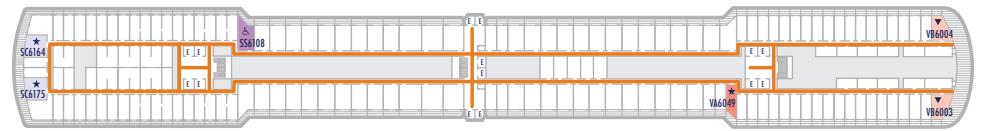

DECK 1—MAIN DECK

DECK 2—LOWER PROMENADE

DECK 3—PROMENADE DECK

DECK 4—UPPER PROMENADE DECK

DECK 5—VERANDAH DECK

DECK 6—UPPER VERANDAH DECK

DECK 7—ROTTERDAM DECK

DECK 8—NAVIGATION DECK

DECK 9—LIDO DECK

DECK 10—OBSERVATION DECK

DECK 11—SPORTS DECK

Access via
stairlift

ACCESSIBILITY KEY

- Accessible Restrooms
- Wheelchair Accessible Routes
- May require assistance with doors to access route
- Fully Accessible
- Fully Accessible with Single Side Approach
- Ambulatory Accessible