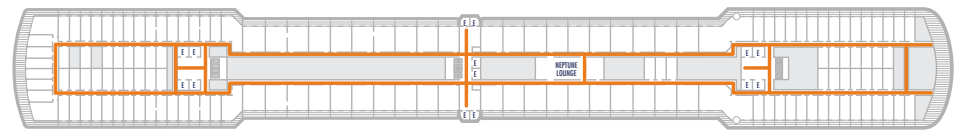

DECK 1—MAIN DECK

DECK 2—LOWER PROMENADE

DECK 3—PROMENADE DECK

DECK 4—UPPER PROMENADE DECK

DECK 5—VERANDAH DECK

DECK 6—UPPER VERANDAH DECK

DECK 7—ROTTERDAM DECK

DECK 8—NAVIGATION DECK

DECK 9—LIDO DECK

DECK 10—OBSERVATION DECK

DECK 11—SPORTS DECK

Access via
stairlift

ACCESSIBILITY KEY

- Accessible Restrooms
- Wheelchair Accessible Routes
- May require assistance with doors to access route
- Fully Accessible
- Fully Accessible with Single Side Approach
- Ambulatory Accessible