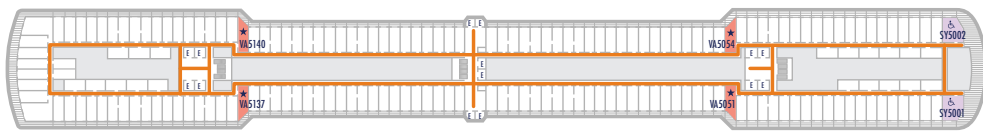

DECK 1—MAIN DECK

DECK 2—LOWER PROMENADE

DECK 3—PROMENADE DECK

DECK 4—UPPER PROMENADE DECK

DECK 5—VERANDAH DECK

DECK 6—UPPER VERANDAH DECK

DECK 7—ROTTERDAM DECK

DECK 8—NAVIGATION DECK

DECK 9—LIDO DECK

DECK 10—OBSERVATION DECK

DECK 11—SPORTS DECK

Access via
stairlift

ACCESSIBILITY KEY

- Accessible Restrooms
- Wheelchair Accessible Routes
- May require assistance with doors to access route
- Fully Accessible
- Fully Accessible with Single Side Approach
- Ambulatory Accessible