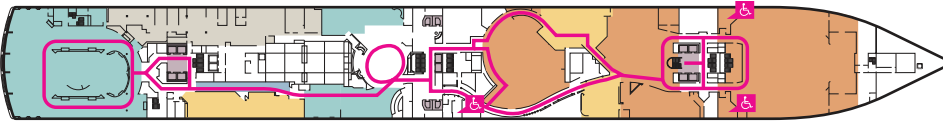

MS ZUIDERDAM

DECK 1-MAIN DECK Staterooms 1001-1127

DECK 2-LOWER PROMENADE DECK

DECK 3-PROMENADE DECK

DECK 4-UPPER PROMENADE DECK Staterooms 4001-4185

DECK 5-VERANDAH DECK Staterooms 5001-5191

DECK 6-UPPER VERANDAH DECK Staterooms 6001-6177

DECK 7-ROTTERDAM DECK Staterooms 7001-7151

DECK 8-NAVIGATION DECK Staterooms 8001-8147

DECK 9-LIDO DECK

DECK 10-OBSERVATION DECK Staterooms 10001-10026

DECK 11-SPORTS DECK

ACCESSIBILITY KEY

-  Accessible Restrooms
-  Wheelchair Accessible Routes
-  May require assistance with doors to access route