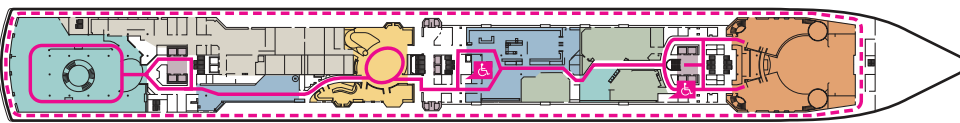

MS ZUIDERDAM

DECK 1-MAIN DECK Staterooms 1001-1127

DECK 2-LOWER PROMENADE DECK

DECK 3-PROMENADE DECK

DECK 4-UPPER PROMENADE DECK Staterooms 4001-4185

DECK 5-VERANDAH DECK Staterooms 5001-5191

DECK 6-UPPER VERANDAH DECK Staterooms 6001-6177

DECK 7-ROTTERDAM DECK Staterooms 7001-7151

DECK 8-NAVIGATION DECK Staterooms 8001-8147

DECK 9-LIDO DECK

DECK 10-OBSERVATION DECK Staterooms 10001-10026

DECK 11-SPORTS DECK

ACCESSIBILITY KEY

-  Accessible Restrooms
-  Wheelchair Accessible Routes
-  May require assistance with doors to access route