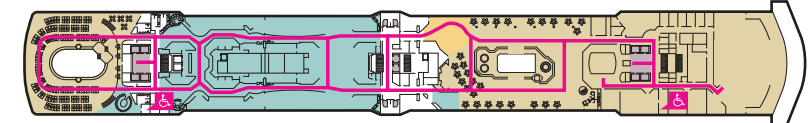

MS ZUIDERDAM

DECK 1-MAIN DECK Staterooms 1001-1127

DECK 2-LOWER PROMENADE DECK

DECK 3-PROMENADE DECK

DECK 4-UPPER PROMENADE DECK Staterooms 4001-4185

DECK 5-VERANDAH DECK Staterooms 5001-5191

DECK 6-UPPER VERANDAH DECK Staterooms 6001-6177

DECK 7-ROTTERDAM DECK Staterooms 7001-7151

DECK 8-NAVIGATION DECK Staterooms 8001-8147

DECK 9-LIDO DECK

DECK 10-OBSERVATION DECK Staterooms 10001-10026

DECK 11-SPORTS DECK

ACCESSIBILITY KEY

-  Accessible Restrooms
-  Wheelchair Accessible Routes
-  May require assistance with doors to access route