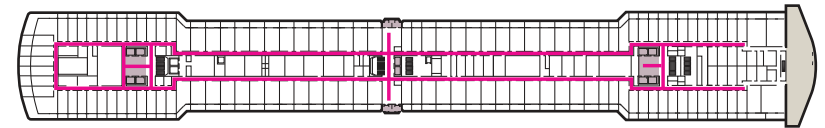

MS ZUIDERDAM

DECK 1-MAIN DECK Staterooms 1001-1127

DECK 2-LOWER PROMENADE DECK

DECK 3-PROMENADE DECK

DECK 4-UPPER PROMENADE DECK Staterooms 4001-4185

DECK 5-VERANDAH DECK Staterooms 5001-5191

DECK 6-UPPER VERANDAH DECK Staterooms 6001-6177

DECK 7-ROTTERDAM DECK Staterooms 7001-7151

DECK 8-NAVIGATION DECK Staterooms 8001-8147

DECK 9-LIDO DECK

DECK 10-OBSERVATION DECK Staterooms 10001-10026

DECK 11-SPORTS DECK

ACCESSIBILITY KEY

-  Accessible Restrooms
-  Wheelchair Accessible Routes
-  May require assistance with doors to access route