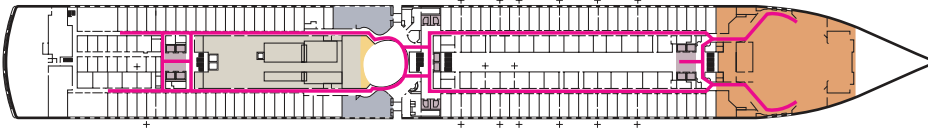

MS ZUIDERDAM

DECK 1-MAIN DECK Staterooms 1001-1127

DECK 2-LOWER PROMENADE DECK

DECK 3-PROMENADE DECK

DECK 4-UPPER PROMENADE DECK Staterooms 4001-4185

DECK 5-VERANDAH DECK Staterooms 5001-5191

DECK 6-UPPER VERANDAH DECK Staterooms 6001-6177

DECK 7-ROTTERDAM DECK Staterooms 7001-7151

DECK 8-NAVIGATION DECK Staterooms 8001-8147

DECK 9-LIDO DECK

DECK 10-OBSERVATION DECK Staterooms 10001-10026

DECK 11-SPORTS DECK

ACCESSIBILITY KEY

-  Accessible Restrooms
-  Wheelchair Accessible Routes
-  May require assistance with doors to access route