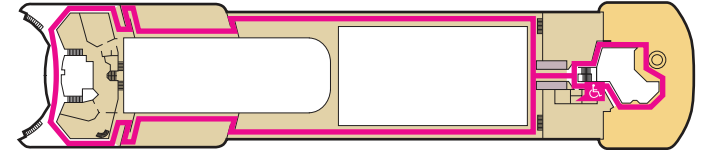

## MS ZAANDAM

**DECK 1-DOLPHIN DECK** Staterooms 1800–1964

**DECK 2-MAIN DECK** Staterooms 2500–2715

**DECK 3-LOWER PROMENADE DECK** Staterooms 3300–3431

**DECK 4-PROMENADE DECK**

**DECK 5-UPPER PROMENADE DECK**

**DECK 6-VERANDAH DECK** Staterooms 6100–6228

**DECK 7-NAVIGATION DECK** Staterooms 7001–7088

**DECK 8-LIDO DECK**

**DECK 9-SPORTS DECK**

**DECK 10-SKY DECK**

### ACCESSIBILITY KEY

-  Accessible Restrooms
-  Wheelchair Accessible Routes
-  May require assistance with doors to access route