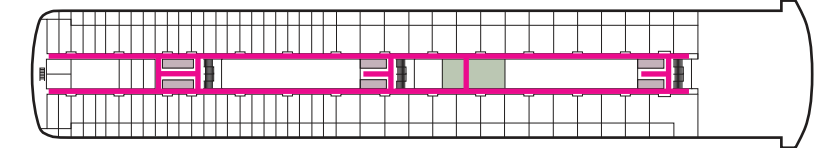

MS VOLEDAM

DECK 1-DOLPHIN DECK Staterooms 1800–1964

DECK 2-MAIN DECK Staterooms 2500–2715

DECK 3-LOWER PROMENADE DECK Staterooms 3300–3431

DECK 4-PROMENADE DECK

DECK 5-UPPER PROMENADE DECK

DECK 6-VERANDAH DECK Staterooms 6100–6228

DECK 7-NAVIGATION DECK Staterooms 7001–7088

DECK 8-LIDO DECK

DECK 9-SPORTS DECK

DECK 10-SKY DECK

ACCESSIBILITY KEY

-  Accessible Restrooms
-  Wheelchair Accessible Routes
-  May require assistance with doors to access route