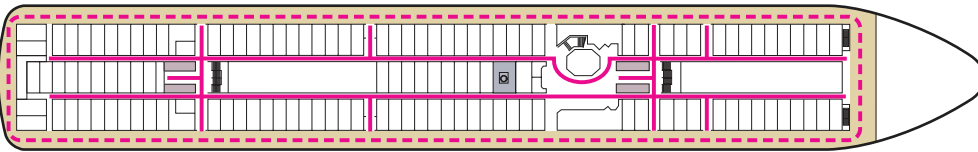

## MS VEENDAM

**DECK 4-A DECK** Staterooms 700–848

**DECK 5-MAIN DECK** Staterooms 500–698

**DECK 6-LOWER PROMENADE DECK** Staterooms 300–431

**DECK 7-PROMENADE DECK**

**DECK 8-UPPER PROMENADE DECK**

**DECK 9-VERANDAH DECK** Staterooms 100–232

**DECK 10-NAVIGATION DECK** Staterooms 001–095

**DECK 11-LIDO DECK**

**DECK 12-SPORTS DECK**

**DECK 14-SKY DECK**

### ACCESSIBILITY KEY

-  Accessible Restrooms
-  Wheelchair Accessible Routes
-  May require assistance with doors to access route