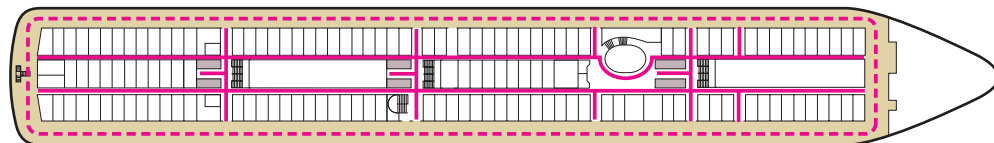

MS ROTTERDAM

DECK 1-DOLPHIN DECK Staterooms 1800–1956

DECK 2-MAIN DECK Staterooms 2500–2711

DECK 3-LOWER PROMENADE DECK Staterooms 3300–3439

DECK 4-PROMENADE DECK

DECK 5-UPPER PROMENADE DECK

DECK 6-VERANDAH DECK Staterooms 6100–6240

DECK 7-NAVIGATION DECK Staterooms 7001–7076

DECK 8-LIDO DECK

DECK 9-SPORTS DECK

DECK 10-SKY DECK

ACCESSIBILITY KEY

-  Accessible Restrooms
-  Wheelchair Accessible Routes
-  May require assistance with doors to access route