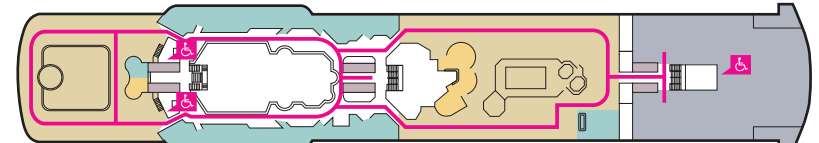

MS ROTTERDAM

DECK 1-DOLPHIN DECK Staterooms 1800–1956

DECK 2-MAIN DECK Staterooms 2500–2711

DECK 3-LOWER PROMENADE DECK Staterooms 3300–3439

DECK 4-PROMENADE DECK

DECK 5-UPPER PROMENADE DECK

DECK 6-VERANDAH DECK Staterooms 6100–6240

DECK 7-NAVIGATION DECK Staterooms 7001–7076

DECK 8-LIDO DECK

DECK 9-SPORTS DECK

DECK 10-SKY DECK

ACCESSIBILITY KEY

-  Accessible Restrooms
-  Wheelchair Accessible Routes
-  May require assistance with doors to access route