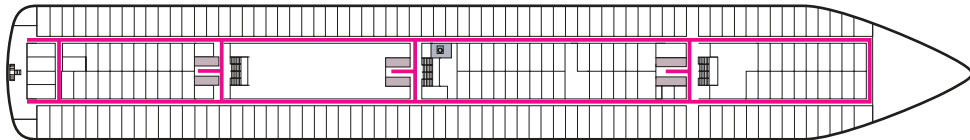

MS ROTTERDAM

DECK 1-DOLPHIN DECK Staterooms 1800–1956

DECK 2-MAIN DECK Staterooms 2500–2711

DECK 3-LOWER PROMENADE DECK Staterooms 3300–3439

DECK 4-PROMENADE DECK

DECK 5-UPPER PROMENADE DECK

DECK 6-VERANDAH DECK Staterooms 6100–6240

DECK 7-NAVIGATION DECK Staterooms 7001–7076

DECK 8-LIDO DECK

DECK 9-SPORTS DECK

DECK 10-SKY DECK

ACCESSIBILITY KEY

-  Accessible Restrooms
-  Wheelchair Accessible Routes
-  May require assistance with doors to access route