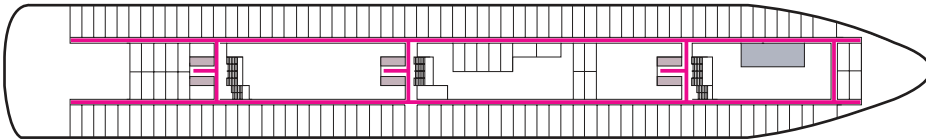

MS ROTTERDAM

DECK 1-DOLPHIN DECK Staterooms 1800–1956

DECK 2-MAIN DECK Staterooms 2500–2711

DECK 3-LOWER PROMENADE DECK Staterooms 3300–3439

DECK 4-PROMENADE DECK

DECK 5-UPPER PROMENADE DECK

DECK 6-VERANDAH DECK Staterooms 6100–6240

DECK 7-NAVIGATION DECK Staterooms 7001–7076

DECK 8-LIDO DECK

DECK 9-SPORTS DECK

DECK 10-SKY DECK

ACCESSIBILITY KEY

-  Accessible Restrooms
-  Wheelchair Accessible Routes
-  May require assistance with doors to access route