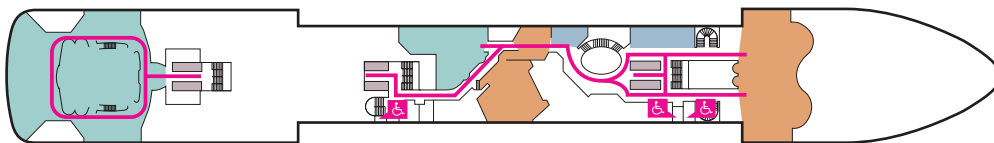

MS ROTTERDAM

DECK 1-DOLPHIN DECK Staterooms 1800–1956

DECK 2-MAIN DECK Staterooms 2500–2711

DECK 3-LOWER PROMENADE DECK Staterooms 3300–3439

DECK 4-PROMENADE DECK

DECK 5-UPPER PROMENADE DECK

DECK 6-VERANDAH DECK Staterooms 6100–6240

DECK 7-NAVIGATION DECK Staterooms 7001–7076

DECK 8-LIDO DECK

DECK 9-SPORTS DECK

DECK 10-SKY DECK

ACCESSIBILITY KEY

-  Accessible Restrooms
-  Wheelchair Accessible Routes
-  May require assistance with doors to access route