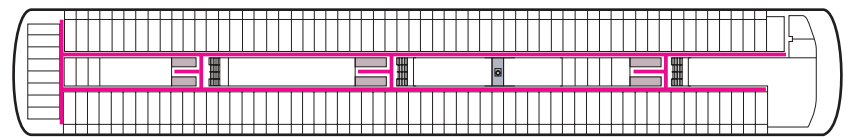

MS ROTTERDAM

DECK 1-DOLPHIN DECK Staterooms 1800–1956

DECK 2-MAIN DECK Staterooms 2500–2711

DECK 3-LOWER PROMENADE DECK Staterooms 3300–3439

DECK 4-PROMENADE DECK

DECK 5-UPPER PROMENADE DECK

DECK 6-VERANDAH DECK Staterooms 6100–6240

DECK 7-NAVIGATION DECK Staterooms 7001–7076

DECK 8-LIDO DECK

DECK 9-SPORTS DECK

DECK 10-SKY DECK

ACCESSIBILITY KEY

-  Accessible Restrooms
-  Wheelchair Accessible Routes
-  May require assistance with doors to access route