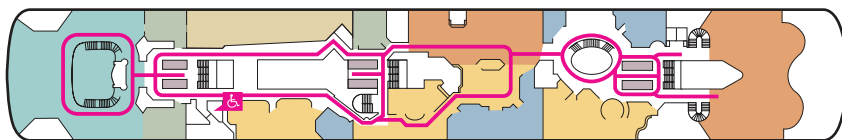

MS ROTTERDAM

DECK 1-DOLPHIN DECK Staterooms 1800–1956

DECK 2-MAIN DECK Staterooms 2500–2711

DECK 3-LOWER PROMENADE DECK Staterooms 3300–3439

DECK 4-PROMENADE DECK

DECK 5-UPPER PROMENADE DECK

DECK 6-VERANDAH DECK Staterooms 6100–6240

DECK 7-NAVIGATION DECK Staterooms 7001–7076

DECK 8-LIDO DECK

DECK 9-SPORTS DECK

DECK 10-SKY DECK

ACCESSIBILITY KEY

-  Accessible Restrooms
-  Wheelchair Accessible Routes
-  May require assistance with doors to access route