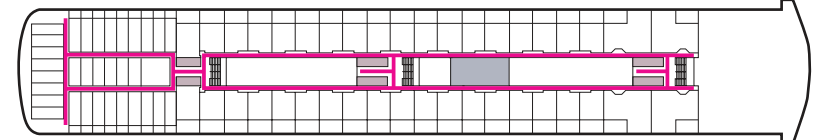

MS ROTTERDAM

DECK 1-DOLPHIN DECK Staterooms 1800–1956

DECK 2-MAIN DECK Staterooms 2500–2711

DECK 3-LOWER PROMENADE DECK Staterooms 3300–3439

DECK 4-PROMENADE DECK

DECK 5-UPPER PROMENADE DECK

DECK 6-VERANDAH DECK Staterooms 6100–6240

DECK 7-NAVIGATION DECK Staterooms 7001–7076

DECK 8-LIDO DECK

DECK 9-SPORTS DECK

DECK 10-SKY DECK

ACCESSIBILITY KEY

-  Accessible Restrooms
-  Wheelchair Accessible Routes
-  May require assistance with doors to access route