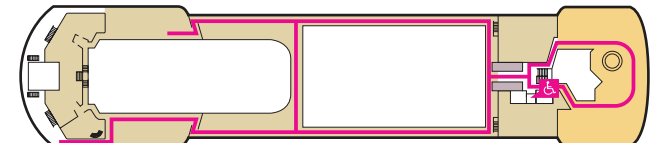

MS ROTTERDAM

DECK 1-DOLPHIN DECK Staterooms 1800–1956

DECK 2-MAIN DECK Staterooms 2500–2711

DECK 3-LOWER PROMENADE DECK Staterooms 3300–3439

DECK 4-PROMENADE DECK

DECK 5-UPPER PROMENADE DECK

DECK 6-VERANDAH DECK Staterooms 6100–6240

DECK 7-NAVIGATION DECK Staterooms 7001–7076

DECK 8-LIDO DECK

DECK 9-SPORTS DECK

DECK 10-SKY DECK

ACCESSIBILITY KEY

-  Accessible Restrooms
-  Wheelchair Accessible Routes
-  May require assistance with doors to access route