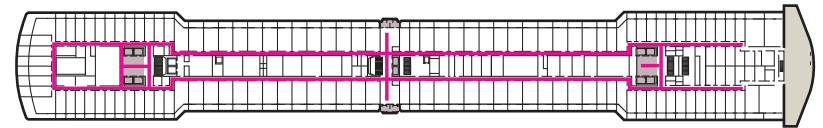

## MS OOSTERDAM

**DECK 1-MAIN DECK** Staterooms 1001-1127

**DECK 2-LOWER PROMENADE DECK**

**DECK 3-PROMENADE DECK**

**DECK 4-UPPER PROMENADE DECK** Staterooms 4001-4185

**DECK 5-VERANDAH DECK** Staterooms 5001-5191

### ACCESSIBILITY KEY

-  Accessible Restrooms
-  Wheelchair Accessible Routes
-  May require assistance with doors to access route

**DECK 7-ROTTERDAM DECK** Staterooms 7001-7151

**DECK 8-NAVIGATION DECK** Staterooms 8001-8147

**DECK 9-LIDO DECK**

**DECK 10-OBSERVATION DECK** Staterooms 10001-10026

**DECK 11-SPORTS DECK**