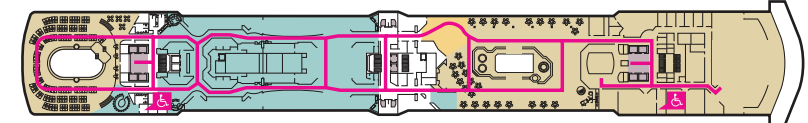

## MS OOSTERDAM

**DECK 1-MAIN DECK** Staterooms 1001-1127

**DECK 2-LOWER PROMENADE DECK**

**DECK 3-PROMENADE DECK**

**DECK 4-UPPER PROMENADE DECK** Staterooms 4001-4185

**DECK 5-VERANDAH DECK** Staterooms 5001-5191

### ACCESSIBILITY KEY

-  Accessible Restrooms
-  Wheelchair Accessible Routes
-  May require assistance with doors to access route

**DECK 7-ROTTERDAM DECK** Staterooms 7001-7151

**DECK 8-NAVIGATION DECK** Staterooms 8001-8147

**DECK 9-LIDO DECK**

**DECK 10-OBSERVATION DECK** Staterooms 10001-10026

**DECK 11-SPORTS DECK**