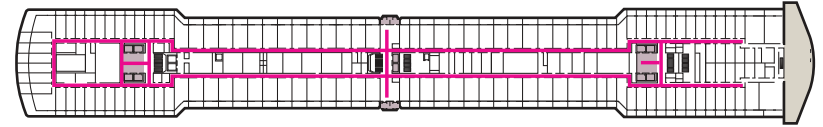

MS NOORDAM

DECK 1-MAIN DECK Staterooms 1001-1127

DECK 2-LOWER PROMENADE DECK

DECK 3-PROMENADE DECK

DECK 4-UPPER PROMENADE DECK Staterooms 4001-4185

DECK 5-VERANDAH DECK Staterooms 5001-5191

DECK 6-UPPER VERANDAH DECK Staterooms 6001-6177

DECK 7-ROTTERDAM DECK Staterooms 7001-7145

DECK 8-NAVIGATION DECK Staterooms 8001-8147

DECK 9-LIDO DECK

DECK 10-OBSERVATION DECK Staterooms 10001-10026

DECK 11-SPORTS DECK

ACCESSIBILITY KEY

-  Accessible Restrooms
-  Wheelchair Accessible Routes
-  May require assistance with doors to access route