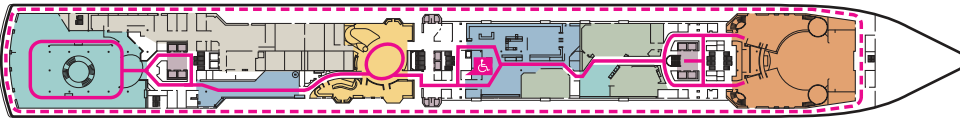

MS NOORDAM

DECK 1-MAIN DECK Staterooms 1001-1127

DECK 2-LOWER PROMENADE DECK

DECK 3-PROMENADE DECK

DECK 4-UPPER PROMENADE DECK Staterooms 4001-4185

DECK 5-VERANDAH DECK Staterooms 5001-5191

DECK 6-UPPER VERANDAH DECK Staterooms 6001-6177

DECK 7-ROTTERDAM DECK Staterooms 7001-7145

DECK 8-NAVIGATION DECK Staterooms 8001-8147

DECK 9-LIDO DECK

DECK 10-OBSERVATION DECK Staterooms 10001-10026

DECK 11-SPORTS DECK

ACCESSIBILITY KEY

-  Accessible Restrooms
-  Wheelchair Accessible Routes
-  May require assistance with doors to access route