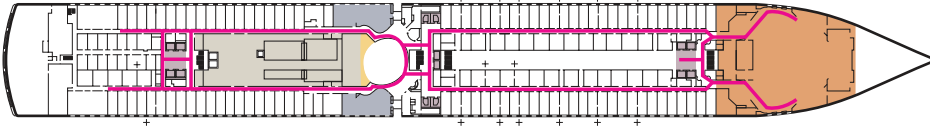

MS NOORDAM

DECK 1-MAIN DECK Staterooms 1001-1127

DECK 2-LOWER PROMENADE DECK

DECK 3-PROMENADE DECK

DECK 4-UPPER PROMENADE DECK Staterooms 4001-4185

DECK 5-VERANDAH DECK Staterooms 5001-5191

DECK 6-UPPER VERANDAH DECK Staterooms 6001-6177

DECK 7-ROTTERDAM DECK Staterooms 7001-7145

DECK 8-NAVIGATION DECK Staterooms 8001-8147

DECK 9-LIDO DECK

DECK 10-OBSERVATION DECK Staterooms 10001-10026

DECK 11-SPORTS DECK

ACCESSIBILITY KEY

-  Accessible Restrooms
-  Wheelchair Accessible Routes
-  May require assistance with doors to access route