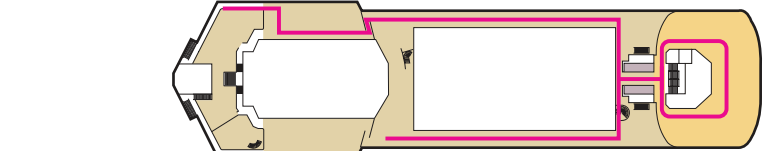

MS MAASDAM

DECK 4-A DECK Staterooms 700-848

DECK 5-MAIN DECK Staterooms 500-698

DECK 6-LOWER PROMENADE DECK Staterooms 300-423

DECK 7-PROMENADE DECK

DECK 8-UPPER PROMENADE DECK

DECK 9-VERANDAH DECK Staterooms 100-220

DECK 10-NAVIGATION DECK Staterooms 001-065

DECK 11-LIDO DECK

DECK 12-SPORTS DECK

DECK 14-SKY DECK

ACCESSIBILITY KEY

-  Accessible Restrooms
-  Wheelchair Accessible Routes
-  May require assistance with doors to access route