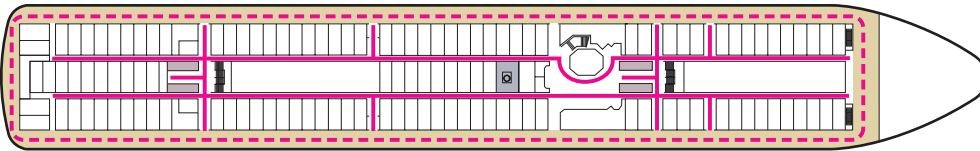

MS MAASDAM

DECK 4-A DECK Staterooms 700-848

DECK 5-MAIN DECK Staterooms 500-698

DECK 6-LOWER PROMENADE DECK Staterooms 300-423

DECK 7-PROMENADE DECK

DECK 8-UPPER PROMENADE DECK

DECK 9-VERANDAH DECK Staterooms 100-220

DECK 10-NAVIGATION DECK Staterooms 001-065

DECK 11-LIDO DECK

DECK 12-SPORTS DECK

DECK 14-SKY DECK

ACCESSIBILITY KEY

-  Accessible Restrooms
-  Wheelchair Accessible Routes
-  May require assistance with doors to access route