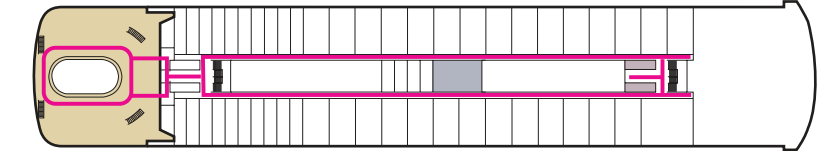

MS MAASDAM

DECK 4-A DECK Staterooms 700-848

DECK 5-MAIN DECK Staterooms 500-698

DECK 6-LOWER PROMENADE DECK Staterooms 300-423

DECK 7-PROMENADE DECK

DECK 8-UPPER PROMENADE DECK

DECK 9-VERANDAH DECK Staterooms 100-220

DECK 10-NAVIGATION DECK Staterooms 001-065

DECK 11-LIDO DECK

DECK 12-SPORTS DECK

DECK 14-SKY DECK

ACCESSIBILITY KEY

-  Accessible Restrooms
-  Wheelchair Accessible Routes
-  May require assistance with doors to access route