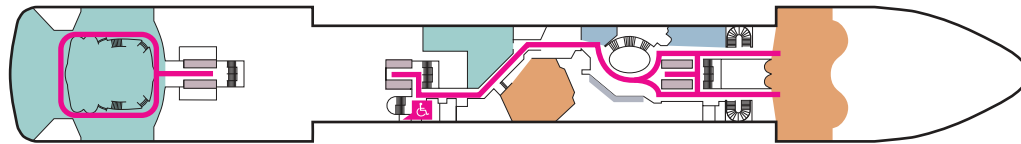

MS AMSTERDAM

DECK 1-DOLPHIN DECK Staterooms 1800–1964

DECK 2-MAIN DECK Staterooms 2500–2715

DECK 3-LOWER PROMENADE DECK Staterooms 3300–3433

DECK 4-PROMENADE DECK

DECK 5-UPPER PROMENADE DECK

DECK 6-VERANDAH DECK Staterooms 6100–6228

DECK 7-NAVIGATION DECK Staterooms 7001–7058

DECK 8-LIDO DECK

DECK 9-SPORTS DECK

DECK 10-SKY DECK

ACCESSIBILITY KEY

-  Accessible Restrooms
-  Wheelchair Accessible Routes
-  May require assistance with doors to access route