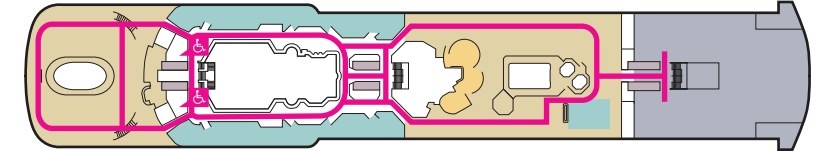

MS AMSTERDAM

DECK 1-DOLPHIN DECK Staterooms 1800–1964

DECK 2-MAIN DECK Staterooms 2500–2715

DECK 3-LOWER PROMENADE DECK Staterooms 3300–3433

DECK 4-PROMENADE DECK

DECK 5-UPPER PROMENADE DECK

DECK 6-VERANDAH DECK Staterooms 6100–6228

DECK 7-NAVIGATION DECK Staterooms 7001–7058

DECK 8-LIDO DECK

DECK 9-SPORTS DECK

DECK 10-SKY DECK

ACCESSIBILITY KEY

-  Accessible Restrooms
-  Wheelchair Accessible Routes
-  May require assistance with doors to access route