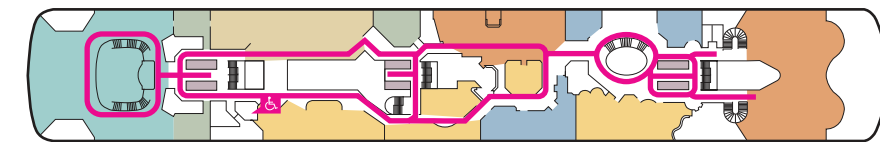

MS AMSTERDAM

DECK 1-DOLPHIN DECK Staterooms 1800–1964

DECK 2-MAIN DECK Staterooms 2500–2715

DECK 3-LOWER PROMENADE DECK Staterooms 3300–3433

DECK 4-PROMENADE DECK

DECK 5-UPPER PROMENADE DECK

DECK 6-VERANDAH DECK Staterooms 6100–6228

DECK 7-NAVIGATION DECK Staterooms 7001–7058

DECK 8-LIDO DECK

DECK 9-SPORTS DECK

DECK 10-SKY DECK

ACCESSIBILITY KEY

-  Accessible Restrooms
-  Wheelchair Accessible Routes
-  May require assistance with doors to access route