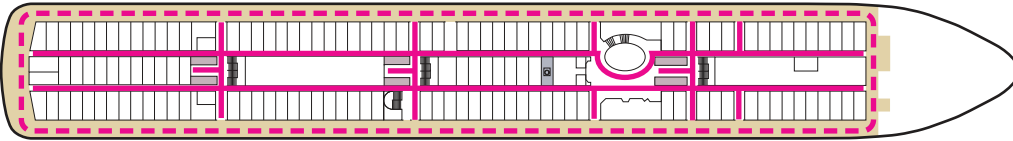

MS AMSTERDAM

DECK 1-DOLPHIN DECK Staterooms 1800–1964

DECK 2-MAIN DECK Staterooms 2500–2715

DECK 3-LOWER PROMENADE DECK Staterooms 3300–3433

DECK 4-PROMENADE DECK

DECK 5-UPPER PROMENADE DECK

DECK 6-VERANDAH DECK Staterooms 6100–6228

DECK 7-NAVIGATION DECK Staterooms 7001–7058

DECK 8-LIDO DECK

DECK 9-SPORTS DECK

DECK 10-SKY DECK

ACCESSIBILITY KEY

-  Accessible Restrooms
-  Wheelchair Accessible Routes
-  May require assistance with doors to access route