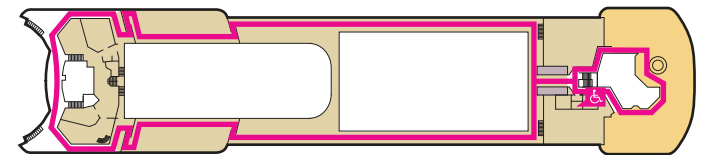

MS AMSTERDAM

DECK 1-DOLPHIN DECK Staterooms 1800–1964

DECK 2-MAIN DECK Staterooms 2500–2715

DECK 3-LOWER PROMENADE DECK Staterooms 3300–3433

DECK 4-PROMENADE DECK

DECK 5-UPPER PROMENADE DECK

DECK 6-VERANDAH DECK Staterooms 6100–6228

DECK 7-NAVIGATION DECK Staterooms 7001–7058

DECK 8-LIDO DECK

DECK 9-SPORTS DECK

DECK 10-SKY DECK

ACCESSIBILITY KEY

-  Accessible Restrooms
-  Wheelchair Accessible Routes
-  May require assistance with doors to access route