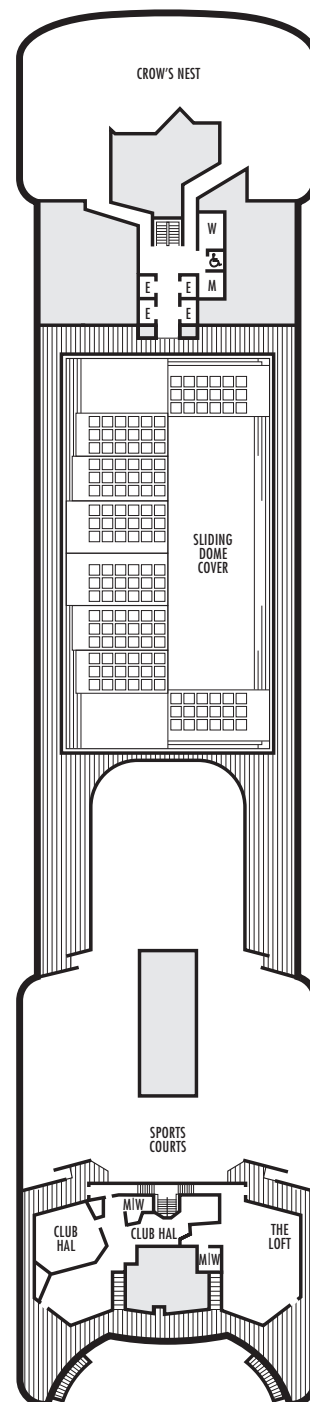

DECK PLANS & STATEROOMS

The deck plans are color-coded by category of stateroom, and the category letter precedes the stateroom number in each room. All staterooms are equipped with flat-panel television, DVD player, telephone and multichannel music.

Important Note: Not all staterooms within each category have the same furniture configuration and/or facilities. Appropriate symbols within the rooms on the deck plans describe differences from the stateroom descriptions below.

All information is subject to change.

STATEROOM SYMBOL LEGEND

- Quad (2 lower beds, 1 sofa bed, 1 upper)
- Triple (2 lower beds, 1 sofa bed)
- ☆ 2 lower beds not convertible to a queen-size
- △ Partial sea view
- × Fully obstructed view
- Shower only
- Bathtub & shower
- + Connecting rooms
- These staterooms have portholes instead of windows

ACCESSIBILITY STATEROOM SYMBOL LEGEND

- ♿ **Fully Accessible:** Suites B7088, B7087, B6228 & B6225 and stateroom EE3429 have a roll-in shower only
- ▼ **Fully Accessible with Single Side Approach:** Suite SA7034 has a bathtub & roll-in shower. Staterooms DA6104, G1805 & G1804 have a roll-in shower only.
- ★ **Ambulatory Accessible:** Staterooms EE3396, EE3391, HH3431, HH3430, E2702, L2700, J2555, J2554, G2500, FF1964, FF1955, G1807 & G1806 have a roll-in shower only

For more information regarding accessibility features on our ships please visit the [Accessibility](#) section of our website.

Sports Deck