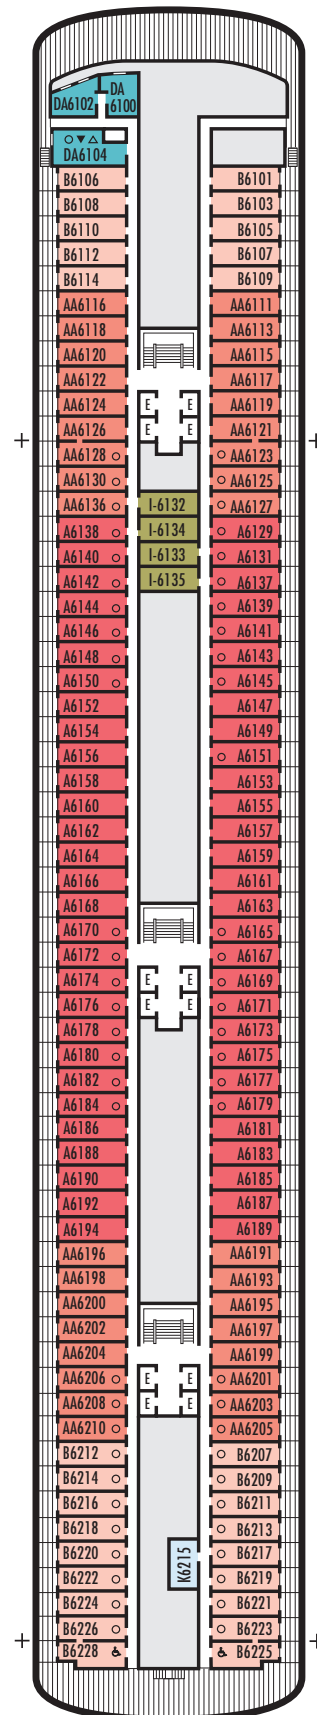

ZAANDAM

DECK PLANS & STATEROOMS

The deck plans are color-coded by category of stateroom, and the category letter precedes the stateroom number in each room. All staterooms are equipped with flat-panel television, DVD player, telephone and multichannel music.

Important Note: Not all staterooms within each category have the same furniture configuration and/or facilities. Appropriate symbols within the rooms on the deck plans describe differences from the stateroom descriptions below.

All information is subject to change.

STATEROOM SYMBOL LEGEND

- Quad (2 lower beds, 1 sofa bed, 1 upper)
- Triple (2 lower beds, 1 sofa bed)
- ☆ 2 lower beds not convertible to a queen-size
- △ Partial sea view
- × Fully obstructed view
- Shower only
- Bathtub & shower
- + Connecting rooms
- These staterooms have portholes instead of windows

ACCESSIBILITY STATEROOM SYMBOL LEGEND

- ♿ **Fully Accessible:** Suites B7088, B7087, B6228 & B6225 and stateroom EE3429 have a roll-in shower only
- ▼ **Fully Accessible with Single Side Approach:** Suite SA7034 has a bathtub & roll-in shower. Staterooms DA6104, G1805 & G1804 have a roll-in shower only.
- ★ **Ambulatory Accessible:** Staterooms EE3396, EE3391, HH3431, HH3430, E2702, L2700, J2555, J2554, G2500, FF1964, FF1955, G1807 & G1806 have a roll-in shower only

For more information regarding accessibility features on our ships please visit the [Accessibility](#) section of our website.

VERANDAH SUITES

■ A ■ AA ■ B

Vista Suites: 2 lower beds convertible to 1 queen-size bed, whirlpool bath & shower, sitting area, private verandah, mini-bar, refrigerator, floor-to-ceiling windows.
Approximately 297–379 sq. ft. including verandah.

OCEAN-VIEW STATEROOMS

■ DA