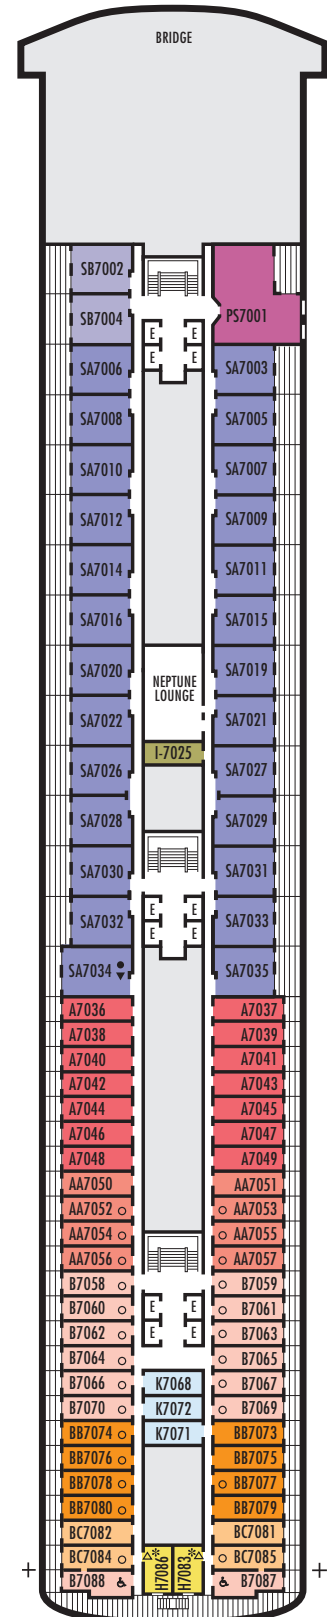

For more information regarding accessibility features on our ships please visit the [Accessibility](#) section of our website.

VERANDAH SUITES

PS

Pinnacle Suite: Bedroom with 1 king-size bed, oversize whirlpool bath & shower, living room, dining room, dressing room, private verandah, pantry, 1 sofa bed for 2 persons, mini-bar, refrigerator, guest toilet, floor-to-ceiling windows. Approximately 1,296 sq. ft. including verandah.

SA SB

Neptune Suites: 2 lower beds convertible to 1 king-size bed, whirlpool bath & shower, large sitting area, dressing room, private verandah, 1 sofa bed for 2 persons, mini-bar, refrigerator, floor-to-ceiling windows. Approximately 558–566 sq. ft. including verandah.

A AA B BB BC

Vista Suites: 2 lower beds convertible to 1 queen-size bed, 1 sofa bed, whirlpool bath & shower, sitting area, private verandah, mini-bar, refrigerator, floor-to-ceiling windows. Approximately 297–379 sq. ft. including verandah.

OCEAN-VIEW STATEROOMS

H

Large: 2 lower beds convertible to 1 queen-size bed, bathtub & shower. All H-category staterooms have partial sea views. Approximately 140–319 sq. ft.

INTERIOR STATEROOMS

K

Large: 2 lower beds convertible to 1 queen-size bed, shower. Approximately 182–293 sq. ft.

Navigation Deck