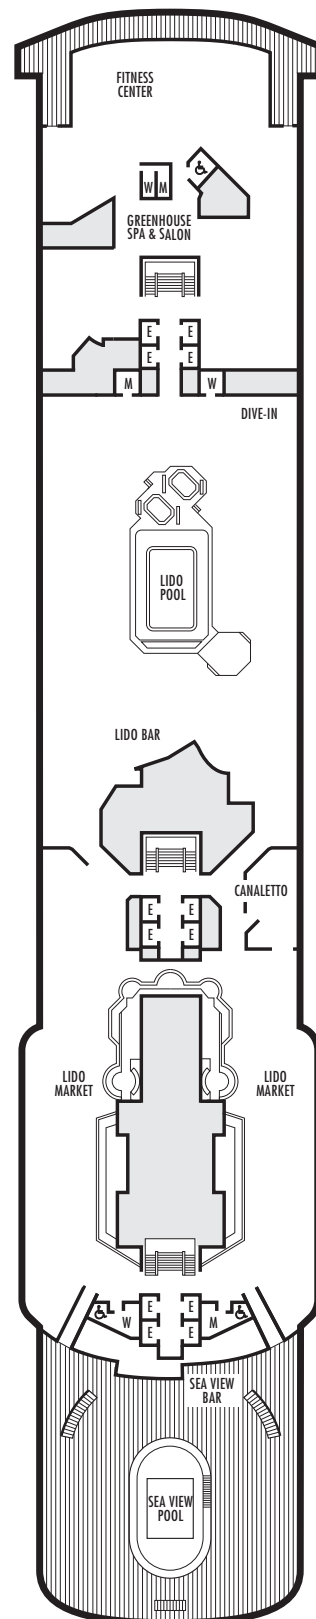

ZAANDAM

DECK PLANS & STATEROOMS

The deck plans are color-coded by category of stateroom, and the category letter precedes the stateroom number in each room. All staterooms are equipped with flat-panel television, DVD player, telephone and multichannel music.

Important Note: Not all staterooms within each category have the same furniture configuration and/or facilities. Appropriate symbols within the rooms on the deck plans describe differences from the stateroom descriptions below.

All information is subject to change.

STATEROOM SYMBOL LEGEND

- Quad (2 lower beds, 1 sofa bed, 1 upper)
- Triple (2 lower beds, 1 sofa bed)
- ☆ 2 lower beds not convertible to a queen-size
- △ Partial sea view
- × Fully obstructed view
- Shower only
- Bathtub & shower
- + Connecting rooms
- These staterooms have portholes instead of windows

ACCESSIBILITY STATEROOM SYMBOL LEGEND

- ♿ **Fully Accessible:** Suites B7088, B7087, B6228 & B6225 and stateroom EE3429 have a roll-in shower only
- ▼ **Fully Accessible with Single Side Approach:** Suite SA7034 has a bathtub & roll-in shower. Staterooms DA6104, G1805 & G1804 have a roll-in shower only.
- ★ **Ambulatory Accessible:** Staterooms EE3396, EE3391, HH3431, HH3430, E2702, L2700, J2555, J2554, G2500, FF1964, FF1955, G1807 & G1806 have a roll-in shower only

For more information regarding accessibility features on our ships please visit the [Accessibility](#) section of our website.

Lido Deck