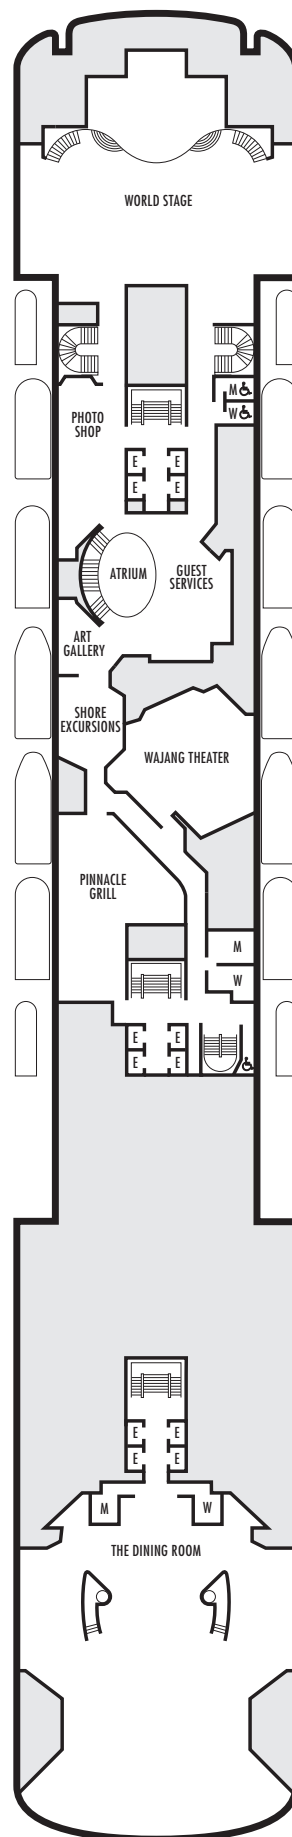

DECK 4—PROMENADE DECK