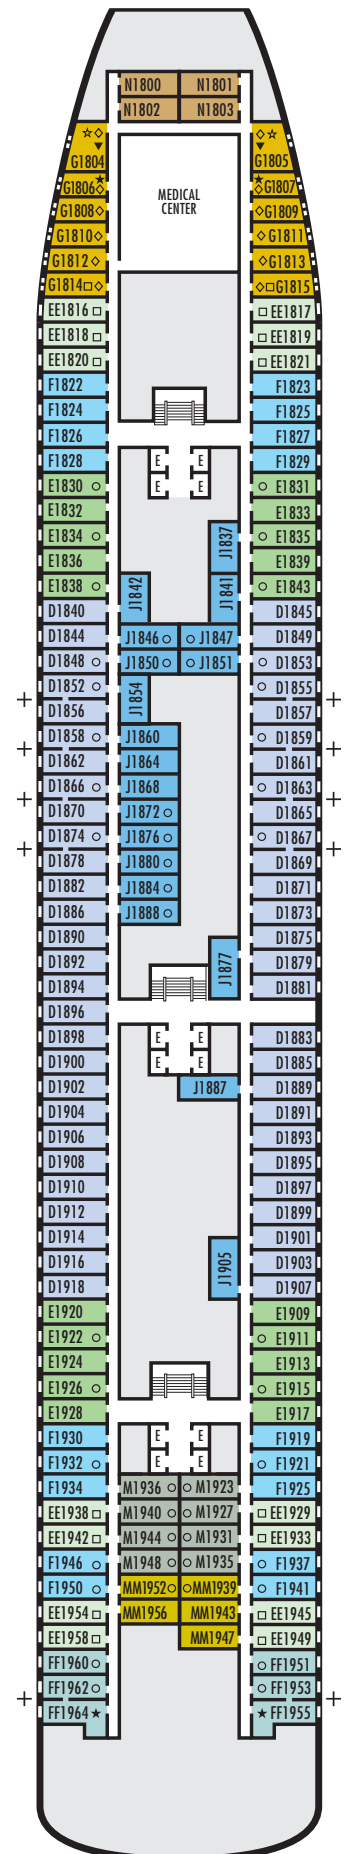

All information is subject to change.

STATEROOM SYMBOL LEGEND

- Quad (2 lower beds, 1 sofa bed, 1 upper)
- Triple (2 lower beds, 1 sofa bed)
- ☆ 2 lower beds not convertible to a queen-size
- △ Partial sea view
- × Fully obstructed view
- Shower only
- Bathtub & shower
- + Connecting rooms
- These staterooms have portholes instead of windows

ACCESSIBILITY STATEROOM SYMBOL LEGEND

- ♿ **Fully Accessible:** Suites B7088, B7087, B6228 & B6225 and stateroom EE3429 have a roll-in shower only
- ▼ **Fully Accessible with Single Side Approach:** Suite SA7034 has a bathtub & roll-in shower. Staterooms DA6104, G1805 & G1804 have a roll-in shower only.
- ★ **Ambulatory Accessible:** Staterooms EE3396, EE3391, HH3431, HH3430, E2702, L2700, J2555, J2554, G2500, FF1964, FF1955, G1807 & G1806 have a roll-in shower only

For more information regarding accessibility features on our ships please visit the [Accessibility](#) section of our website.

OCEAN-VIEW STATEROOMS

□ D □ E □ EE □ F □ FF

Large: 2 lower beds convertible to 1 queen-size bed, bathtub & shower. Approximately 140–319 sq. ft.

■ G

Large: 2 lower beds convertible to 1 queen-size bed, bathtub & shower. All G-category staterooms have portholes. Approximately 140–319 sq. ft.

INTERIOR STATEROOMS

□ J □ M □ MM □ N

Large: 2 lower beds convertible to 1 queen-size bed, 1 sofa bed, shower. Approximately 182–293 sq. ft.

DECK 1—DOLPHIN DECK

Staterooms 1800–1964

Dolphin Deck