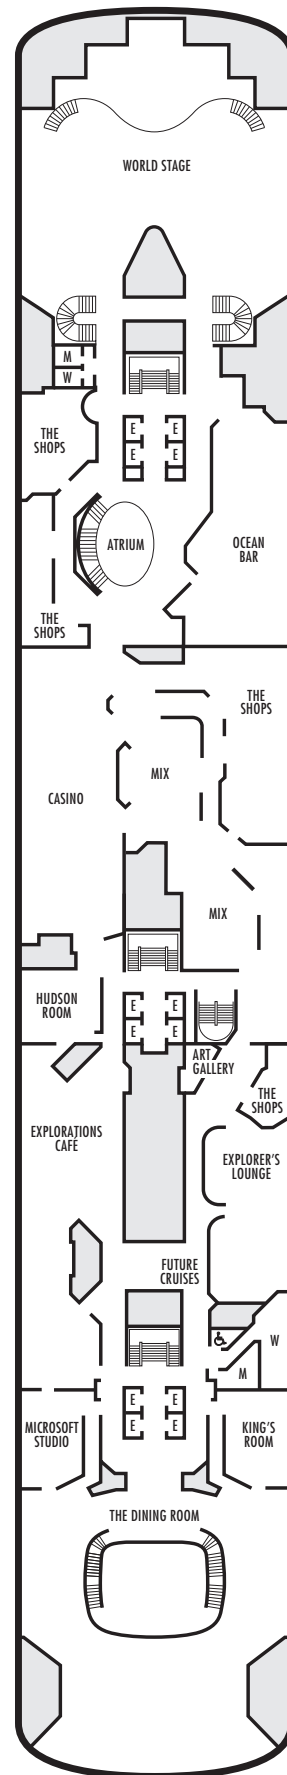

ZAANDAM

DECK PLANS & STATEROOMS

The deck plans are color-coded by category of stateroom, and the category letter precedes the stateroom number in each room. All staterooms are equipped with flat-panel television, DVD player, telephone and multichannel music.

Important Note: Not all staterooms within each category have the same furniture configuration and/or facilities. Appropriate symbols within the rooms on the deck plans describe differences from the stateroom descriptions below.

All information is subject to change.

STATEROOM SYMBOL LEGEND

- Quad (2 lower beds, 1 sofa bed, 1 upper)
- Triple (2 lower beds, 1 sofa bed)
- ☆ 2 lower beds not convertible to a queen-size
- △ Partial sea view
- × Fully obstructed view
- Shower only
- Bathtub & shower
- + Connecting rooms
- These staterooms have portholes instead of windows

ACCESSIBILITY STATEROOM SYMBOL LEGEND

- ♿ **Fully Accessible:** Suites B7088, B7087, B6228 & B6225 and stateroom EE3429 have a roll-in shower only
- ▼ **Fully Accessible with Single Side Approach:** Suite SA7034 has a bathtub & roll-in shower. Staterooms DA6104, G1805 & G1804 have a roll-in shower only.
- ★ **Ambulatory Accessible:** Staterooms EE3396, EE3391, HH3431, HH3430, E2702, L2700, J2555, J2554, G2500, FF1964, FF1955, G1807 & G1806 have a roll-in shower only

For more information regarding accessibility features on our ships please visit the [Accessibility](#) section of our website.