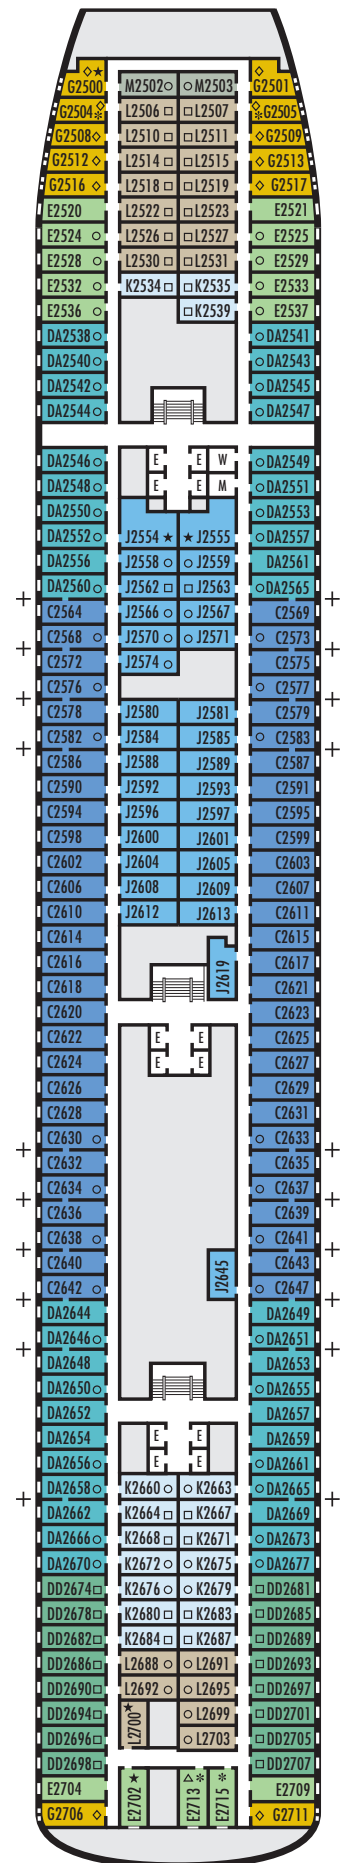

- Quad (2 lower beds, 1 sofa bed, 1 upper)
- Triple (2 lower beds, 1 sofa bed)
- ☆ 2 lower beds not convertible to a queen-size
- △ Partial sea view
- × Fully obstructed view
- Shower only
- Bathtub & shower
- + Connecting rooms
- These staterooms have portholes instead of windows

ACCESSIBILITY STATEROOM SYMBOL LEGEND

- ♿ **Fully Accessible:** Suites B7088, B7087, B6228 & B6225 and stateroom EE3429 have a roll-in shower only
- ▼ **Fully Accessible with Single Side Approach:** Suite SA7034 has a bathtub & roll-in shower. Staterooms DA6104, G1805 & G1804 have a roll-in shower only.
- ★ **Ambulatory Accessible:** Staterooms EE3396, EE3391, HH3431, HH3430, E2702, L2700, J2555, J2554, G2500, FF1964, FF1955, G1807 & G1806 have a roll-in shower only

For more information regarding accessibility features on our ships please visit the [Accessibility](#) section of our website.

OCEAN-VIEW STATEROOMS

C
Large: 2 lower beds convertible to 1 queen-size bed, shower.
Approximately 140–319 sq. ft.

DA DD E
Large: 2 lower beds convertible to 1 queen-size bed, bathtub & shower.
Approximately 140–319 sq. ft.

G
Large: 2 lower beds convertible to 1 queen-size bed, bathtub & shower. All G-category staterooms have portholes.
Approximately 140–319 sq. ft.

INTERIOR STATEROOMS

J K L M
Large: 2 lower beds convertible to 1 queen-size bed, shower.
Approximately 182–293 sq. ft.

DECK 2—MAIN DECK Staterooms 2500–2715

Main Deck