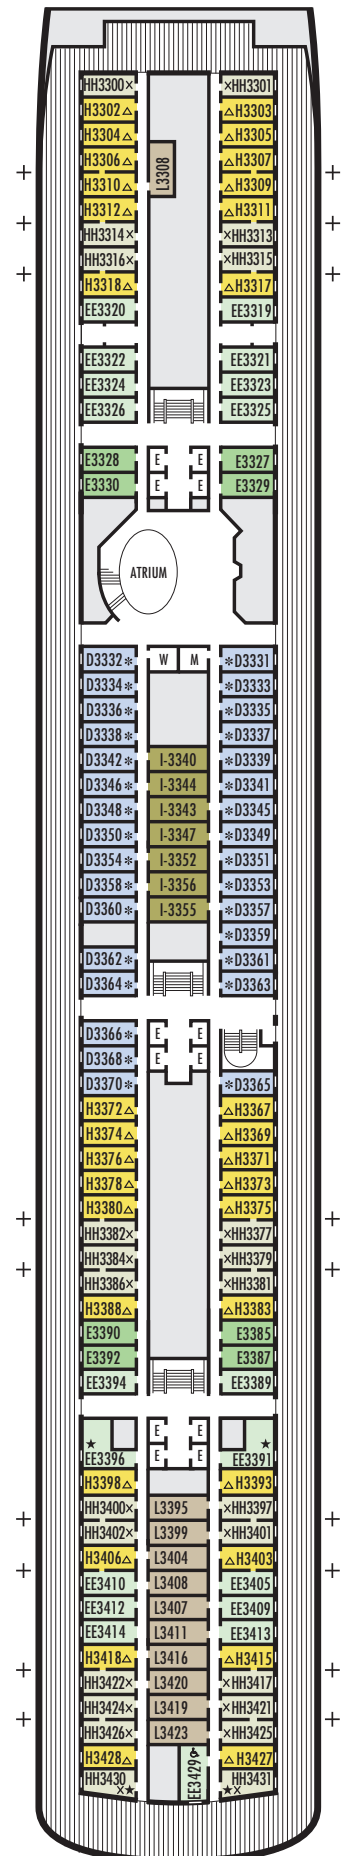

STATEROOM SYMBOL LEGEND

- Quad (2 lower beds, 1 sofa bed, 1 upper)
- Triple (2 lower beds, 1 sofa bed)
- ☆ 2 lower beds not convertible to a queen-size
- △ Partial sea view
- × Fully obstructed view
- Shower only
- Bathtub & shower
- + Connecting rooms
- These staterooms have portholes instead of windows

ACCESSIBILITY STATEROOM SYMBOL LEGEND

- ♿ **Fully Accessible:** Suites B7088, B7087, B6228 & B6225 and stateroom EE3429 have a roll-in shower only
- ▼ **Fully Accessible with Single Side Approach:** Suite SA7034 has a bathtub & roll-in shower. Staterooms DA6104, G1805 & G1804 have a roll-in shower only.
- ★ **Ambulatory Accessible:** Staterooms EE3396, EE3391, HH3431, HH3430, E2702, L2700, J2555, J2554, G2500, FF1964, FF1955, G1807 & G1806 have a roll-in shower only

For more information regarding accessibility features on our ships please visit the [Accessibility](#) section of our website.

OCEAN-VIEW STATEROOMS

■ D ■ E ■ EE

Large: 2 lower beds convertible to 1 queen-size bed, bathtub & shower. Approximately 140–319 sq. ft.

■ H ■ HH

Large: 2 lower beds convertible to 1 queen-size bed, bathtub & shower. All H-category staterooms have partial sea views. All HH-category staterooms have fully obstructed views. Approximately 140–319 sq. ft.

INTERIOR STATEROOMS

■ I ■ L

Large: 2 lower beds convertible to 1 queen-size bed, shower. Approximately 182–293 sq. ft.

DECK 3—LOWER PROMENADE DECK Staterooms 3300–3431

Lower Promenade Deck