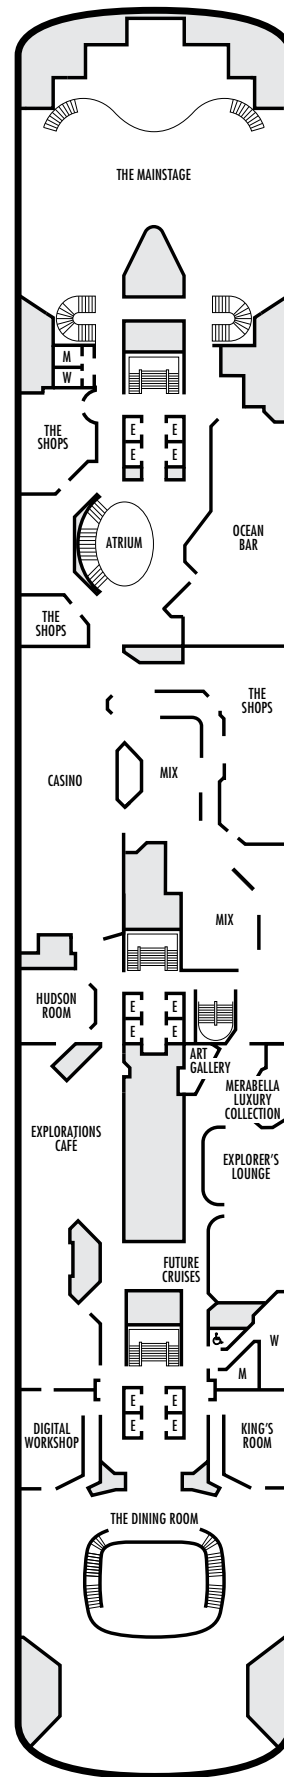

ROTTERDAM

DECK PLANS & STATEROOMS

The deck plans are color-coded by category of stateroom, and the category letter precedes the stateroom number in each room. All staterooms are equipped with flat-panel television, DVD player, telephone and multichannel music.

Important Note: Not all staterooms within each category have the same furniture configuration and/or facilities. Appropriate symbols within the rooms on the deck plans describe differences from the stateroom descriptions below.

All information is subject to change.

STATEROOM SYMBOL LEGEND

- Quad (2 lower beds, 1 sofa bed, 1 upper)
- Triple (2 lower beds, 1 sofa bed)
- ▲ 2 lower beds or converts to 1 queen-size
- △ Partial sea view
- × Fully obstructed view
- Shower only
- Bathtub & shower
- + Connecting rooms
- These staterooms have portholes instead of windows

ACCESSIBILITY STATEROOM SYMBOL LEGEND

- ♿ Suites AA7061 & AA6223 and stateroom EE3437 are fully accessible, roll-in shower only
- ▼ Suites SB7041 & SB7040 are fully accessible with single side approach to the bed with bathtub & roll-in shower. Staterooms CQ6104, CA3333, CA3331, G1805 & G1804 are fully accessible with single side approach to the bed, roll-in shower only.
- ★ Staterooms HH3439, HH3428, H3399, H3394, E2709, E2704, E2702, L2696, J2555, J2554, G2500, FF1956, FF1943, G1807 & G1806 are ambulatory accessible, roll-in shower only

For more information regarding accessibility features on our ships please visit the [Accessible Cruising](#) section of our website.