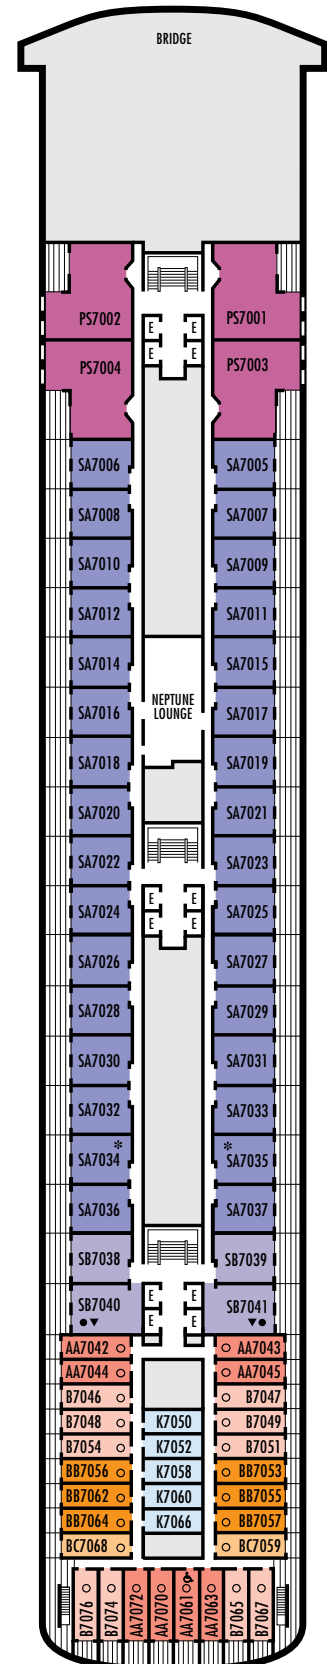

For more information regarding accessibility features on our ships please visit the [Accessible Cruising](#) section of our website.

VERANDAH SUITES

PS

Pinnacle Suites: Bedroom with 1 king-size bed, oversize whirlpool bath & shower, living room, dining room, dressing room, private verandah, pantry, 1 sofa bed for 2 persons, mini-bar, refrigerator, guest toilet, floor-to-ceiling windows. Approximately 1,181 sq. ft. including verandah.

SA SB

Neptune Suites: 2 lower beds convertible to 1 king-size bed, whirlpool bath & shower, large sitting area, dressing room, private verandah, 1 sofa bed for 2 persons, mini-bar, refrigerator, floor-to-ceiling windows. Approximately 568–644 sq. ft. including verandah.

AA B BB BC

Vista Suites: 2 lower beds convertible to 1 queen-size bed, whirlpool bath & shower, sitting area, private verandah, mini-bar, refrigerator, floor-to-ceiling windows. Approximately 292 sq. ft. including verandah.

INTERIOR STATEROOMS

K

Large: 2 lower beds convertible to 1 queen-size bed, shower. Approximately 182–293 sq. ft.

Navigation Deck