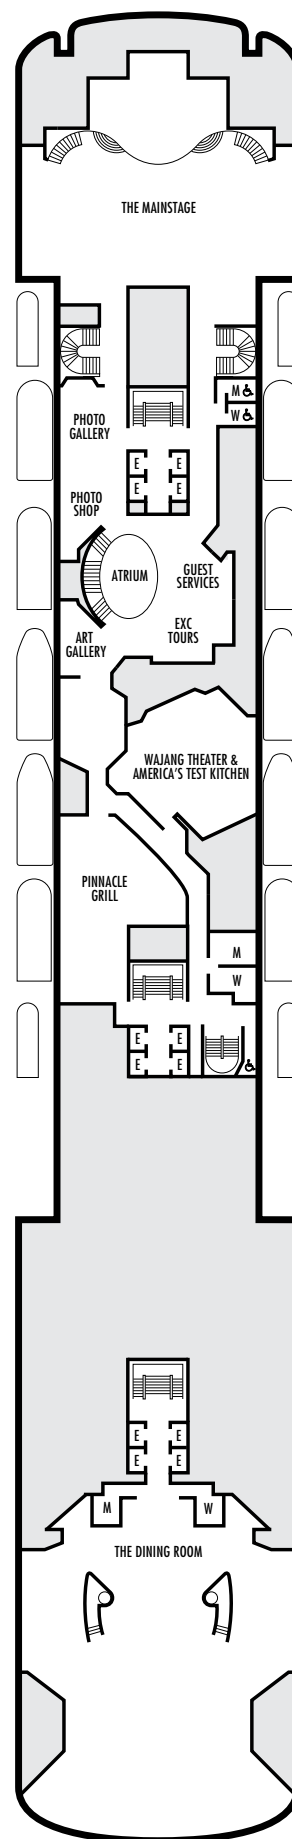

DECK 4—PROMENADE DECK