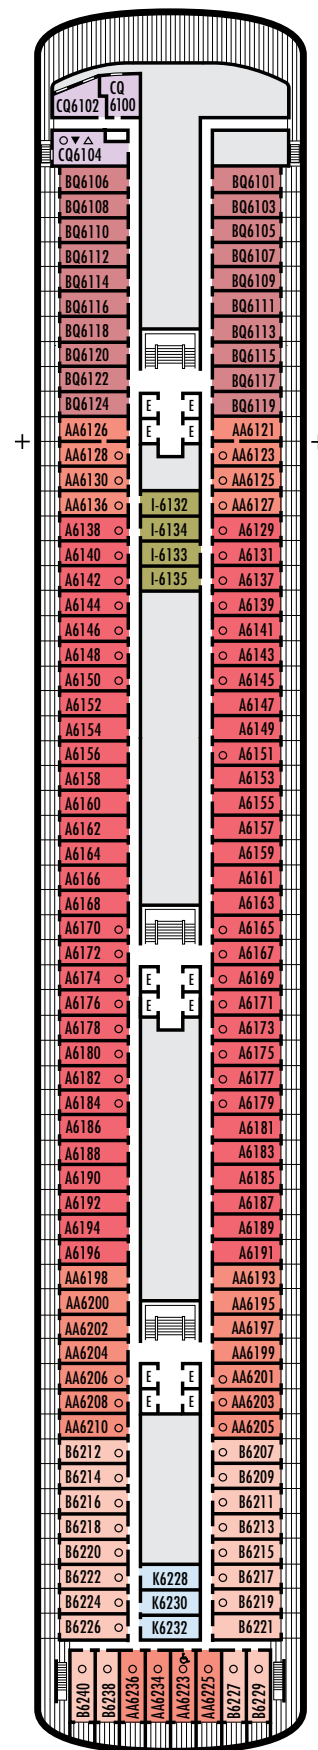

For more information regarding accessibility features on our ships please visit the [Accessible Cruising](#) section of our website.

VERANDAH SPA SUITES

■ BQ

Vista Spa Suites: 2 lower beds convertible to 1 queen-size bed, whirlpool bath & shower, sitting area, private verandah, mini-bar, refrigerator, floor-to-ceiling windows. Approximately 292 sq. ft. including verandah.

VERANDAH SUITES

■ A ■ AA ■ B

Vista Suites: 2 lower beds convertible to 1 queen-size bed, whirlpool bath & shower, sitting area, private verandah, mini-bar, refrigerator, floor-to-ceiling windows. Approximately 295–337 sq. ft. including verandah.

OCEAN-VIEW STATEROOMS

■ CQ

Large Ocean-view Spa: 2 lower beds convertible to 1 queen-size bed, bathtub & shower. Approximately 140–319 sq. ft.

INTERIOR STATEROOMS

■ I ■ K

Large: 2 lower beds convertible to 1 queen-size bed, shower. Approximately 182–293 sq. ft.

Verandah Deck