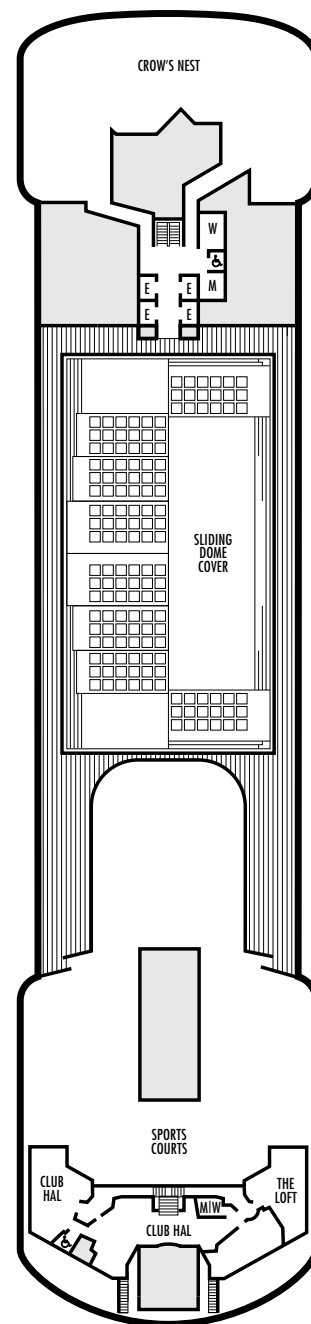

Important Note: Not all staterooms within each category have the same furniture configuration and/or facilities. Appropriate symbols within the rooms on the deck plans describe differences from the stateroom descriptions below.

All information is subject to change.

STATEROOM SYMBOL LEGEND

- Quad (2 lower beds, 1 sofa bed, 1 upper)
- Triple (2 lower beds, 1 sofa bed)
- ▲ 2 lower beds or converts to 1 queen-size
- △ Partial sea view
- X Fully obstructed view
- Shower only
- Bathtub & shower
- + Connecting rooms
- These staterooms have portholes instead of windows

ACCESSIBILITY STATEROOM SYMBOL LEGEND

- ♿ Suites AA7061 & AA6223 and stateroom EE3437 are fully accessible, roll-in shower only
- ▼ Suites SB7041 & SB7040 are fully accessible with single side approach to the bed with bathtub & roll-in shower. Staterooms CQ6104, CA3333, CA3331, G1805 & G1804 are fully accessible with single side approach to the bed, roll-in shower only.
- ★ Staterooms HH3439, HH3428, H3399, H3394, E2709, E2704, E2702, L2696, J2555, J2554, G2500, FF1956, FF1943, G1807 & G1806 are ambulatory accessible, roll-in shower only

For more information regarding accessibility features on our ships please visit the [Accessible Cruising](#) section of our website.

Sports Deck