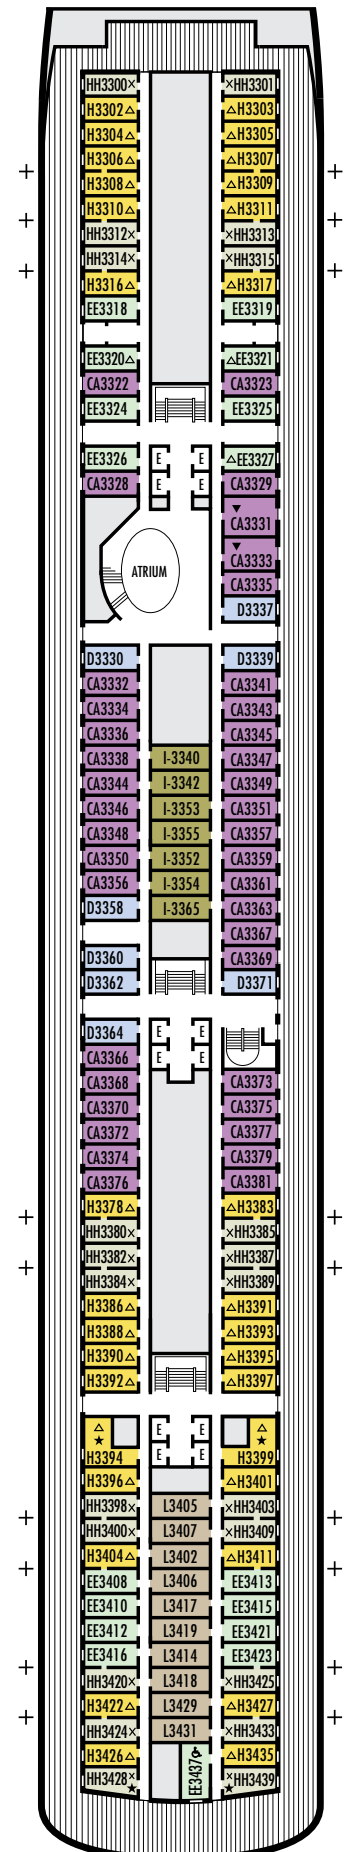

ROTTERDAM

DECK PLANS & STATEROOMS

The deck plans are color-coded by category of stateroom, and the category letter precedes the stateroom number in each room. All staterooms are equipped with flat-panel television, DVD player, telephone and multichannel music.

Important Note: Not all staterooms within each category have the same furniture configuration and/or facilities. Appropriate symbols within the rooms on the deck plans describe differences from the stateroom descriptions below.

All information is subject to change.

STATEROOM SYMBOL LEGEND

- Quad (2 lower beds, 1 sofa bed, 1 upper)
- Triple (2 lower beds, 1 sofa bed)
- ▲ 2 lower beds or converts to 1 queen-size
- △ Partial sea view
- × Fully obstructed view
- Shower only
- Bathtub & shower
- + Connecting rooms
- These staterooms have portholes instead of windows

ACCESSIBILITY STATEROOM SYMBOL LEGEND

- ♿ Suites AA7061 & AA6223 and stateroom EE3437 are fully accessible, roll-in shower only
- ▼ Suites SB7041 & SB7040 are fully accessible with single side approach to the bed with bathtub & roll-in shower. Staterooms CQ6104, CA3333, CA3331, G1805 & G1804 are fully accessible with single side approach to the bed, roll-in shower only.
- ★ Staterooms HH3439, HH3428, H3399, H3394, E2709, E2704, E2702, L2696, J2555, J2554, G2500, FF1956, FF1943, G1807 & G1806 are ambulatory accessible, roll-in shower only

For more information regarding accessibility features on our ships please visit the [Accessible Cruising](#) section of our website.

OCEAN-VIEW STATEROOMS

CA

Lanai: 2 lower beds convertible to 1 queen-size bed, bathtub & shower. Sliding glass doors lead onto the walk-around Lower Promenade Deck. Approximately 196–240 sq. ft.

D EE