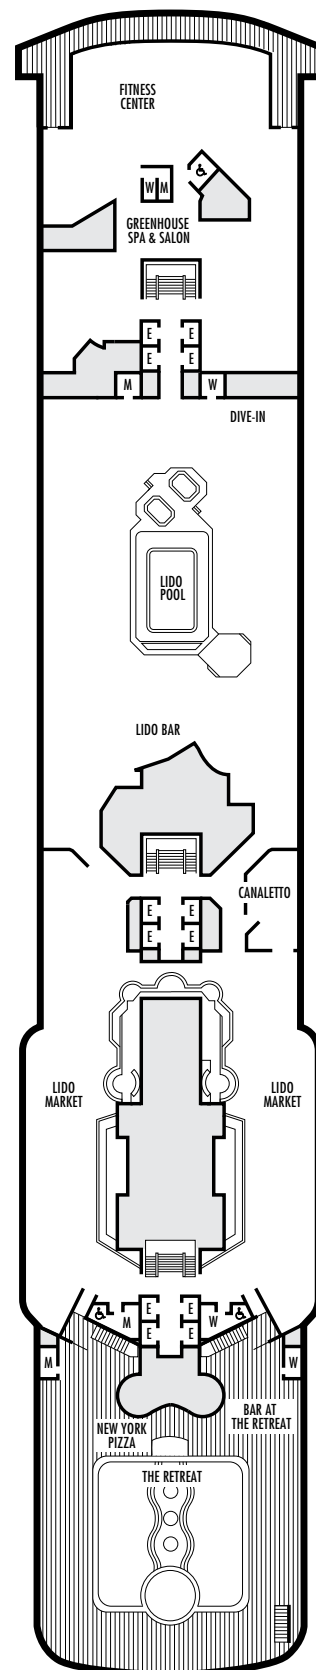

ROTTERDAM

DECK PLANS & STATEROOMS

The deck plans are color-coded by category of stateroom, and the category letter precedes the stateroom number in each room. All staterooms are equipped with flat-panel television, DVD player, telephone and multichannel music.

Important Note: Not all staterooms within each category have the same furniture configuration and/or facilities. Appropriate symbols within the rooms on the deck plans describe differences from the stateroom descriptions below.

All information is subject to change.

STATEROOM SYMBOL LEGEND

- Quad (2 lower beds, 1 sofa bed, 1 upper)
- Triple (2 lower beds, 1 sofa bed)
- ▲ 2 lower beds or converts to 1 queen-size
- △ Partial sea view
- × Fully obstructed view
- Shower only
- Bathtub & shower
- + Connecting rooms
- These staterooms have portholes instead of windows

ACCESSIBILITY STATEROOM SYMBOL LEGEND

- ♿ Suites AA7061 & AA6223 and stateroom EE3437 are fully accessible, roll-in shower only
- ▼ Suites SB7041 & SB7040 are fully accessible with single side approach to the bed with bathtub & roll-in shower. Staterooms CQ6104, CA3333, CA3331, G1805 & G1804 are fully accessible with single side approach to the bed, roll-in shower only.
- ★ Staterooms HH3439, HH3428, H3399, H3394, E2709, E2704, E2702, L2696, J2555, J2554, G2500, FF1956, FF1943, G1807 & G1806 are ambulatory accessible, roll-in shower only

For more information regarding accessibility features on our ships please visit the [Accessible Cruising](#) section of our website.

Lido Deck