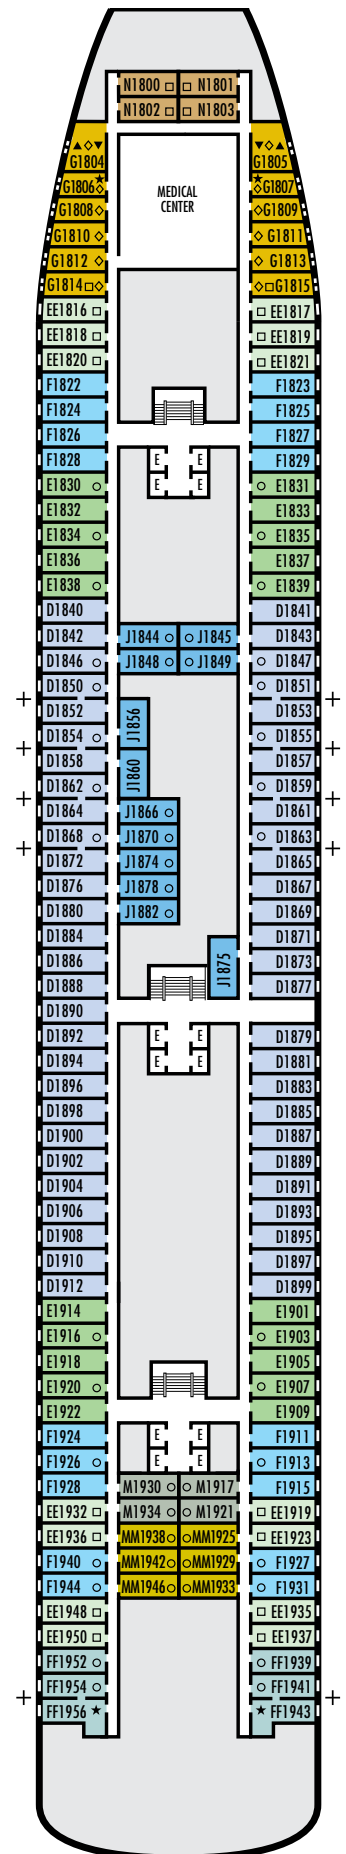

- Quad (2 lower beds, 1 sofa bed, 1 upper)
- Triple (2 lower beds, 1 sofa bed)
- ▲ 2 lower beds or converts to 1 queen-size
- △ Partial sea view
- X Fully obstructed view
- Shower only
- Bathtub & shower
- + Connecting rooms
- These staterooms have portholes instead of windows

ACCESSIBILITY STATEROOM SYMBOL LEGEND

- ♿ Suites AA7061 & AA6223 and stateroom EE3437 are fully accessible, roll-in shower only
- ▼ Suites SB7041 & SB7040 are fully accessible with single side approach to the bed with bathtub & roll-in shower. Staterooms CQ6104, CA3333, CA3331, G1805 & G1804 are fully accessible with single side approach to the bed, roll-in shower only.
- ★ Staterooms HH3439, HH3428, H3399, H3394, E2709, E2704, E2702, L2696, J2555, J2554, G2500, FF1956, FF1943, G1807 & G1806 are ambulatory accessible, roll-in shower only

For more information regarding accessibility features on our ships please visit the [Accessible Cruising](#) section of our website.

OCEAN-VIEW STATEROOMS

- D □ E □ EE □ F □ FF

Large: 2 lower beds convertible to 1 queen-size bed, bathtub & shower. Approximately 140–319 sq. ft.

G

Large: 2 lower beds convertible to 1 queen-size bed, bathtub & shower. All G-category staterooms have portholes. Approximately 140–319 sq. ft.

INTERIOR STATEROOMS

- J □ M □ MM □ N

Large: 2 lower beds convertible to 1 queen-size bed, shower. Approximately 182–293 sq. ft.

DECK 1—DOLPHIN DECK Staterooms 1800–1956

Dolphin Deck