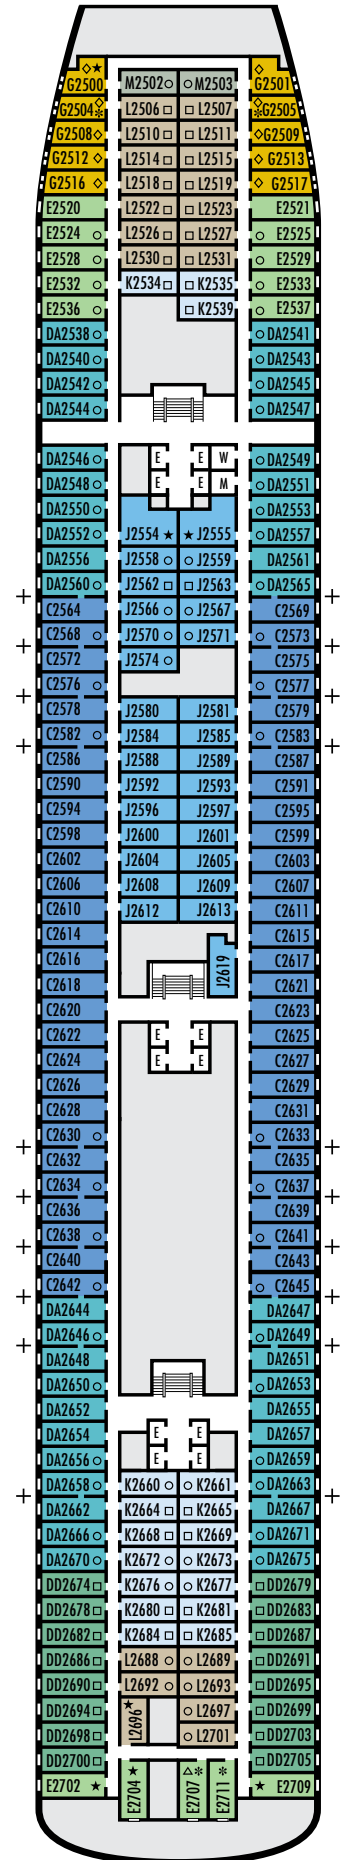

- Quad (2 lower beds, 1 sofa bed, 1 upper)
- Triple (2 lower beds, 1 sofa bed)
- ▲ 2 lower beds or converts to 1 queen-size
- △ Partial sea view
- × Fully obstructed view
- Shower only
- Bathtub & shower
- + Connecting rooms
- These staterooms have portholes instead of windows

ACCESSIBILITY STATEROOM SYMBOL LEGEND

- ♿ Suites AA7061 & AA6223 and stateroom EE3437 are fully accessible, roll-in shower only
- ▼ Suites SB7041 & SB7040 are fully accessible with single side approach to the bed with bathtub & roll-in shower. Staterooms CQ6104, CA3333, CA3331, G1805 & G1804 are fully accessible with single side approach to the bed, roll-in shower only.
- ★ Staterooms HH3439, HH3428, H3399, H3394, E2709, E2704, E2702, L2696, J2555, J2554, G2500, FF1956, FF1943, G1807 & G1806 are ambulatory accessible, roll-in shower only

For more information regarding accessibility features on our ships please visit the [Accessible Cruising](#) section of our website.

OCEAN-VIEW STATEROOMS

C **DA** **DD** **E**

Large: 2 lower beds convertible to 1 queen-size bed, bathtub & shower. Approximately 140–319 sq. ft.

G

Large: 2 lower beds convertible to 1 queen-size bed, bathtub & shower. All G-category staterooms have portholes. Approximately 140–319 sq. ft.

INTERIOR STATEROOMS

J **K** **L** **M**

Large: 2 lower beds convertible to 1 queen-size bed, shower. Approximately 182–293 sq. ft.

DECK 2—MAIN DECK

Staterooms 2500–2711

Main Deck