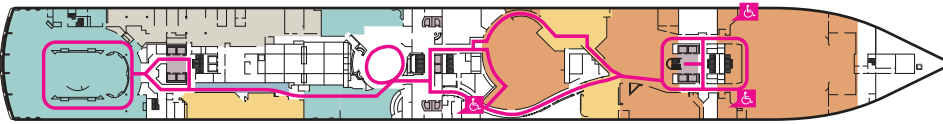

MS WESTERDAM

DECK 1-MAIN DECK Staterooms 1001-1127

DECK 2-LOWER PROMENADE DECK

DECK 3-PROMENADE DECK

DECK 4-UPPER PROMENADE DECK Staterooms 4001-4185

DECK 5-VERANDAH DECK Staterooms 5001-5191

DECK 6-UPPER VERANDAH DECK Staterooms 6001-6177

DECK 7-ROTTERDAM DECK Staterooms 7001-7145

DECK 8-NAVIGATION DECK Staterooms 8001-8147

DECK 9-LIDO DECK

DECK 10-OBSERVATION DECK

DECK 11-SPORTS DECK

ACCESSIBILITY KEY

-  Accessible Restrooms
-  Wheelchair Accessible Routes
-  May require assistance with doors to access route