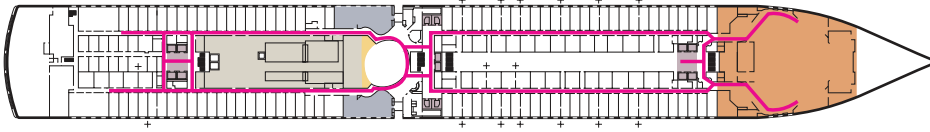

MS WESTERDAM

DECK 1-MAIN DECK Staterooms 1001-1127

DECK 2-LOWER PROMENADE DECK

DECK 3-PROMENADE DECK

DECK 4-UPPER PROMENADE DECK Staterooms 4001-4185

DECK 5-VERANDAH DECK Staterooms 5001-5191

DECK 6-UPPER VERANDAH DECK Staterooms 6001-6177

DECK 7-ROTTERDAM DECK Staterooms 7001-7145

DECK 8-NAVIGATION DECK Staterooms 8001-8147

DECK 9-LIDO DECK

DECK 10-OBSERVATION DECK

DECK 11-SPORTS DECK

ACCESSIBILITY KEY

-  Accessible Restrooms
-  Wheelchair Accessible Routes
-  May require assistance with doors to access route