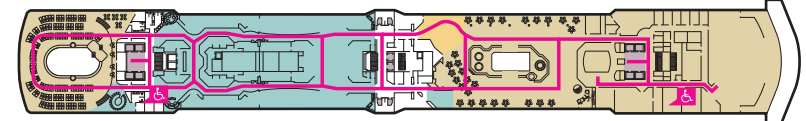

MS WESTERDAM

DECK 1-MAIN DECK Staterooms 1001-1127

DECK 2-LOWER PROMENADE DECK

DECK 3-PROMENADE DECK

DECK 4-UPPER PROMENADE DECK Staterooms 4001-4185

DECK 5-VERANDAH DECK Staterooms 5001-5191

DECK 6-UPPER VERANDAH DECK Staterooms 6001-6177

DECK 7-ROTTERDAM DECK Staterooms 7001-7145

DECK 8-NAVIGATION DECK Staterooms 8001-8147

DECK 9-LIDO DECK

DECK 10-OBSERVATION DECK

DECK 11-SPORTS DECK

ACCESSIBILITY KEY

-  Accessible Restrooms
-  Wheelchair Accessible Routes
-  May require assistance with doors to access route