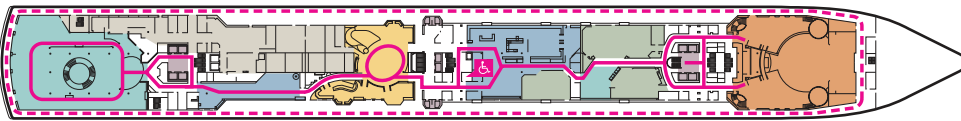

MS WESTERDAM

DECK 1-MAIN DECK Staterooms 1001-1127

DECK 2-LOWER PROMENADE DECK

DECK 3-PROMENADE DECK

DECK 4-UPPER PROMENADE DECK Staterooms 4001-4185

DECK 5-VERANDAH DECK Staterooms 5001-5191

DECK 6-UPPER VERANDAH DECK Staterooms 6001-6177

DECK 7-ROTTERDAM DECK Staterooms 7001-7145

DECK 8-NAVIGATION DECK Staterooms 8001-8147

DECK 9-LIDO DECK

DECK 10-OBSERVATION DECK

DECK 11-SPORTS DECK

ACCESSIBILITY KEY

-  Accessible Restrooms
-  Wheelchair Accessible Routes
-  May require assistance with doors to access route