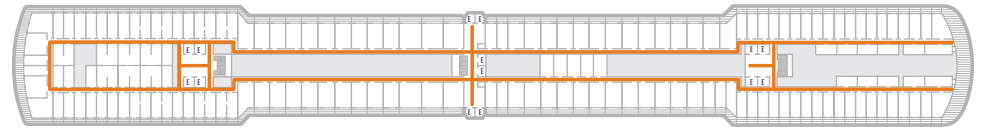

DECK 1—MAIN DECK

DECK 2—LOWER PROMENADE

DECK 3—PROMENADE DECK

DECK 4—UPPER PROMENADE DECK

DECK 5—VERANDAH DECK

DECK 6—UPPER VERANDAH DECK

DECK 7—ROTTERDAM DECK

DECK 8—NAVIGATION DECK

DECK 9—LIDO DECK

DECK 10—OBSERVATION DECK

DECK 11—SPORTS DECK

Access via
stairlift

Access via
stairlift

ACCESSIBILITY KEY

-  Accessible Restrooms
-  Wheelchair Accessible Routes
-  May require assistance with doors to access route

- Sports Deck
- Lido Deck
- Rotterdam Deck
- Verandah Deck
- Promenade Deck
- Main Deck

- Observation Deck
- Navigation Deck
- Upper Promenade Deck
- Upper Verandah Deck
- Lower Promenade Deck