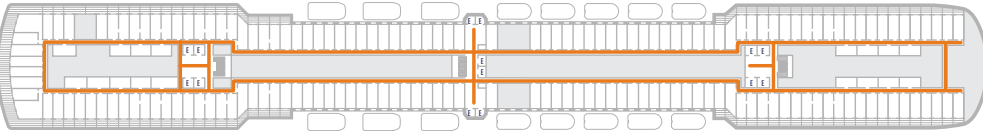

DECK 1—MAIN DECK

DECK 2—LOWER PROMENADE

DECK 3—PROMENADE DECK

DECK 4—UPPER PROMENADE DECK

DECK 5—VERANDAH DECK

DECK 6—UPPER VERANDAH DECK

DECK 7—ROTTERDAM DECK

DECK 8—NAVIGATION DECK

DECK 9—LIDO DECK

DECK 10—OBSERVATION DECK

DECK 11—SPORTS DECK

Access via
stairlift

Access via
stairlift

ACCESSIBILITY KEY

-  Accessible Restrooms
-  Wheelchair Accessible Routes
-  May require assistance with doors to access route

- Sports Deck
- Lido Deck
- Rotterdam Deck
- Verandah Deck
- Promenade Deck
- Main Deck

- Observation Deck
- Navigation Deck
- Upper Promenade Deck
- Upper Verandah Deck
- Lower Promenade Deck