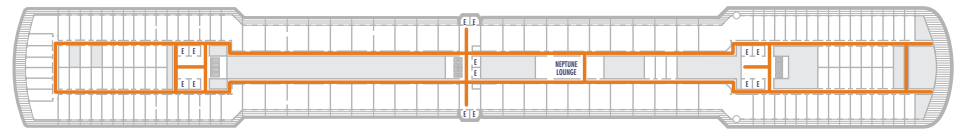

DECK 1—MAIN DECK

DECK 2—LOWER PROMENADE

DECK 3—PROMENADE DECK

DECK 4—UPPER PROMENADE DECK

DECK 5—VERANDAH DECK

DECK 6—UPPER VERANDAH DECK

DECK 7—ROTTERDAM DECK

DECK 8—NAVIGATION DECK

DECK 9—LIDO DECK

DECK 10—OBSERVATION DECK

DECK 11—SPORTS DECK

Access via
stairlift

Access via
stairlift

ACCESSIBILITY KEY

-  Accessible Restrooms
-  Wheelchair Accessible Routes
-  May require assistance with doors to access route

- Sports Deck
- Lido Deck
- Rotterdam Deck
- Verandah Deck
- Promenade Deck
- Main Deck

- Observation Deck
- Navigation Deck
- Upper Promenade Deck
- Upper Verandah Deck
- Lower Promenade Deck