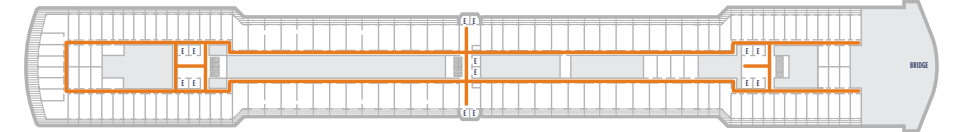

DECK 1—MAIN DECK

DECK 2—LOWER PROMENADE

DECK 3—PROMENADE DECK

DECK 4—UPPER PROMENADE DECK

DECK 5—VERANDAH DECK

DECK 6—UPPER VERANDAH DECK

DECK 7—ROTTERDAM DECK

DECK 8—NAVIGATION DECK

DECK 9—LIDO DECK

DECK 10—OBSERVATION DECK

DECK 11—SPORTS DECK

Access via
stairlift

Access via
stairlift

ACCESSIBILITY KEY

-  Accessible Restrooms
-  Wheelchair Accessible Routes
-  May require assistance with doors to access route

- Sports Deck
- Lido Deck
- Rotterdam Deck
- Verandah Deck
- Promenade Deck
- Main Deck

- Observation Deck
- Navigation Deck
- Upper Promenade Deck
- Upper Verandah Deck
- Lower Promenade Deck