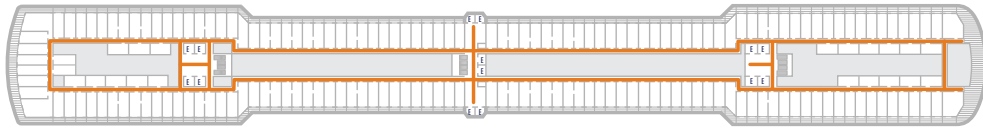

DECK 1—MAIN DECK

DECK 2—LOWER PROMENADE

DECK 3—PROMENADE DECK

DECK 4—UPPER PROMENADE DECK

DECK 5—VERANDAH DECK

DECK 6—UPPER VERANDAH DECK

DECK 7—ROTTERDAM DECK

DECK 8—NAVIGATION DECK

DECK 9—LIDO DECK

DECK 10—OBSERVATION DECK

DECK 11—SPORTS DECK

Access via
stairlift

Access via
stairlift

ACCESSIBILITY KEY

-  Accessible Restrooms
-  Wheelchair Accessible Routes
-  May require assistance with doors to access route

- Sports Deck
- Lido Deck
- Rotterdam Deck
- Verandah Deck
- Promenade Deck
- Main Deck

- Observation Deck
- Navigation Deck
- Upper Promenade Deck
- Upper Verandah Deck
- Lower Promenade Deck