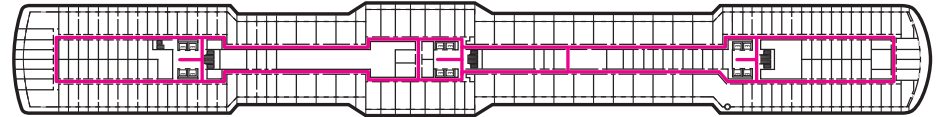

DECK 7-SCHUBERT DECK Staterooms 7001-7195