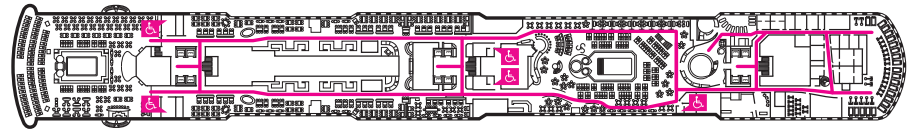

MS KONINGSDAM

DECK 1-MAIN DECK Staterooms 1001-1177

DECK 2-PLAZA DECK

DECK 3-PROMENADE DECK

DECK 4-BEETHOVEN DECK Staterooms 4001-4221

DECK 5-GERSHWIN DECK Staterooms 5001-5225

DECK 6-MOZART DECK Staterooms 6001-6235

ACCESSIBILITY KEY

-  Accessible Restrooms
-  Wheelchair Accessible Routes
-  May require assistance with doors to access route

Note: Since the *ms Koningsdam* is currently under construction some alterations to the accessible routes or accessible restroom locations may be made prior to delivery.

DECK 7-SCHUBERT DECK Staterooms 7001-7195

DECK 8 NAVIGATION DECK Staterooms 8001-8201

DECK 9-LIDO DECK

DECK 10-PANORAMA DECK Staterooms 10001-10055

DECK 11-SUN DECK Staterooms 11001-11058

DECK 12-OBSERVATION DECK

- Sky Deck (not shown)
- Observation Deck
- Sun Deck
- Panorama Deck
- Lido Deck
- Navigation Deck
- Schubert Deck
- Mozart Deck
- Gershwin Deck
- Beethoven Deck
- Promenade Deck
- Plaza Deck
- Main Deck