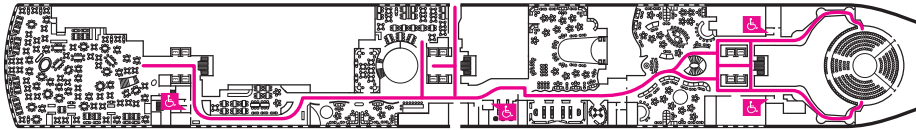

MS KONINGSDAM

DECK 1-MAIN DECK Staterooms 1001-1177

DECK 2-PLAZA DECK

DECK 3-PROMENADE DECK

DECK 4-BEETHOVEN DECK Staterooms 4001-4221

DECK 5-GERSHWIN DECK Staterooms 5001-5225

DECK 6-MOZART DECK Staterooms 6001-6235

ACCESSIBILITY KEY

-  Accessible Restrooms
-  Wheelchair Accessible Routes
-  May require assistance with doors to access route

Note: Since the *ms Koningsdam* is currently under construction some alterations to the accessible routes or accessible restroom locations may be made prior to delivery.