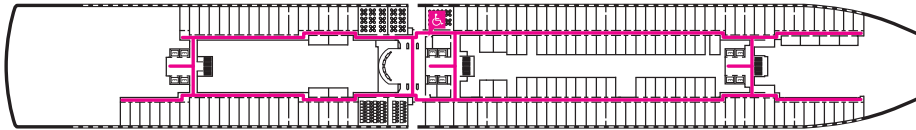

MS KONINGSDAM

DECK 1-MAIN DECK Staterooms 1001-1177

DECK 2-PLAZA DECK

DECK 3-PROMENADE DECK

DECK 4-BEETHOVEN DECK Staterooms 4001-4221

DECK 5-GERSHWIN DECK Staterooms 5001-5225

DECK 6-MOZART DECK Staterooms 6001-6235

ACCESSIBILITY KEY

-  Accessible Restrooms
-  Wheelchair Accessible Routes
-  May require assistance with doors to access route

Note: Since the *ms Koningsdam* is currently under construction some alterations to the accessible routes or accessible restroom locations may be made prior to delivery.