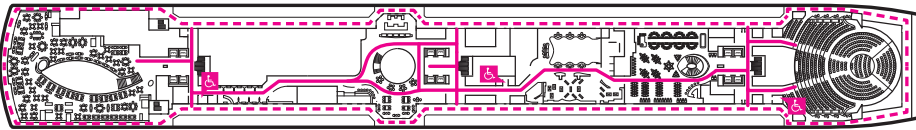

MS KONINGSDAM

DECK 1-MAIN DECK Staterooms 1001-1177

DECK 2-PLAZA DECK

DECK 3-PROMENADE DECK

DECK 4-BEETHOVEN DECK Staterooms 4001-4221

DECK 5-GERSHWIN DECK Staterooms 5001-5225

DECK 6-MOZART DECK Staterooms 6001-6235

ACCESSIBILITY KEY

-  Accessible Restrooms
-  Wheelchair Accessible Routes
-  May require assistance with doors to access route

Note: Since the *ms Koningsdam* is currently under construction some alterations to the accessible routes or accessible restroom locations may be made prior to delivery.

- Sky Deck (not shown)
- Observation Deck
- Sun Deck
- Panorama Deck
- Lido Deck
- Navigation Deck
- Schubert Deck
- Mozart Deck
- Gershwin Deck
- Beethoven Deck
- Promenade Deck
- Plaza Deck
- Main Deck