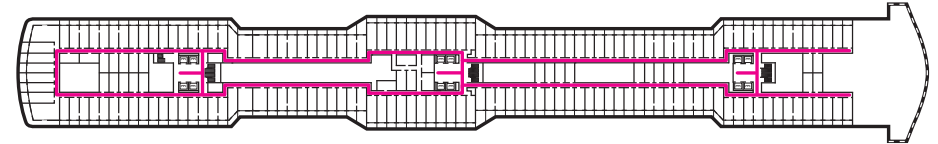

MS KONINGSDAM

DECK 1-MAIN DECK Staterooms 1001-1177

DECK 2-PLAZA DECK

DECK 3-PROMENADE DECK

DECK 4-BEETHOVEN DECK Staterooms 4001-4221

DECK 5-GERSHWIN DECK Staterooms 5001-5225

DECK 6-MOZART DECK Staterooms 6001-6235

ACCESSIBILITY KEY

-  Accessible Restrooms
-  Wheelchair Accessible Routes
-  May require assistance with doors to access route

Note: Since the *ms Koningsdam* is currently under construction some alterations to the accessible routes or accessible restroom locations may be made prior to delivery.

DECK 7-SCHUBERT DECK Staterooms 7001-7195

DECK 8 NAVIGATION DECK Staterooms 8001-8201

DECK 9-LIDO DECK

DECK 10-PANORAMA DECK Staterooms 10001-10055

DECK 11-SUN DECK Staterooms 11001-11058

DECK 12-OBSERVATION DECK

- Sky Deck (not shown)
- Observation Deck
- Sun Deck
- Panorama Deck
- Lido Deck
- Navigation Deck
- Schubert Deck
- Mozart Deck
- Gershwin Deck
- Beethoven Deck
- Promenade Deck
- Plaza Deck
- Main Deck