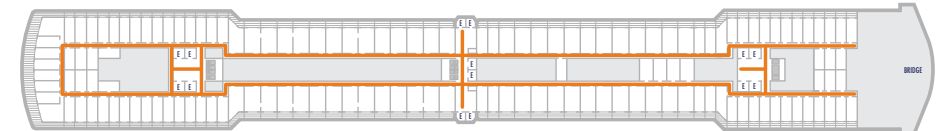

DECK 8—NAVIGATION DECK