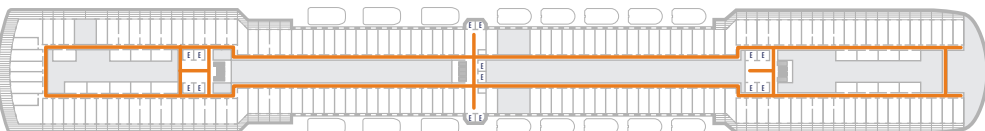

DECK 4—UPPER PROMENADE DECK