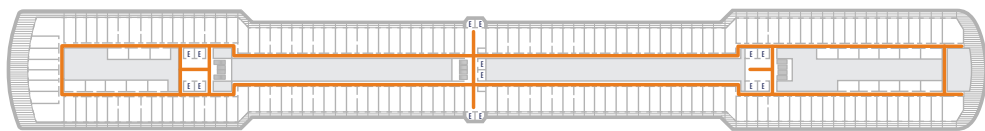

DECK 5—VERANDAH DECK