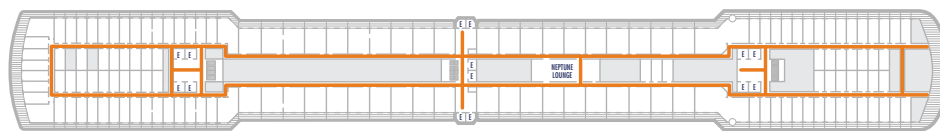

DECK 7—ROTTERDAM DECK