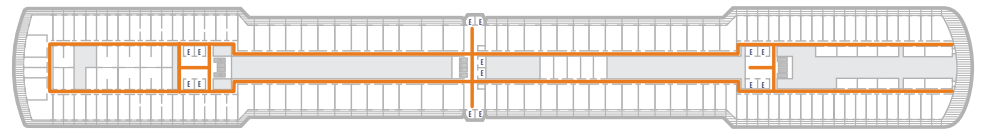

DECK 6—UPPER VERANDAH DECK