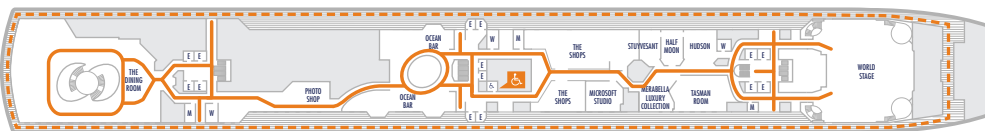

DECK 3—PROMENADE DECK