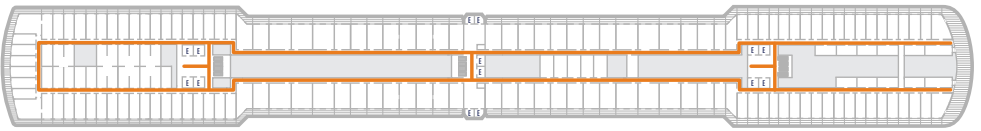

DECK 1—MAIN DECK

DECK 2—LOWER PROMENADE DECK

DECK 3—PROMENADE DECK

DECK 4—UPPER PROMENADE DECK

DECK 5—VERANDAH DECK

DECK 6—UPPER VERANDAH DECK

DECK 7—ROTTERDAM DECK

DECK 8—NAVIGATION DECK

DECK 9—LIDO DECK

DECK 10—PANORAMA DECK

DECK 11—OBSERVATION DECK

ACCESSIBILITY KEY

-  Accessible Restrooms
-  Wheelchair Accessible Routes
-  May require assistance with doors to access route

- Observation Deck
- Lido Deck
- Rotterdam Deck
- Verandah Deck
- Promenade Deck
- Main Deck
- Panorama Deck
- Navigation Deck
- Upper Verandah Deck
- Upper Promenade Deck
- Lower Promenade Deck