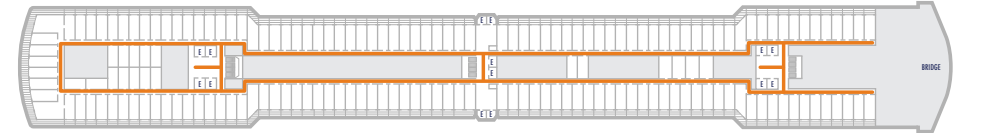

DECK 1—MAIN DECK

DECK 2—LOWER PROMENADE DECK

DECK 3—PROMENADE DECK

DECK 4—UPPER PROMENADE DECK

DECK 5—VERANDAH DECK

DECK 6—UPPER VERANDAH DECK

DECK 7—ROTTERDAM DECK

DECK 8—NAVIGATION DECK

DECK 9—LIDO DECK

DECK 10—PANORAMA DECK

DECK 11—OBSERVATION DECK

ACCESSIBILITY KEY

-  Accessible Restrooms
-  Wheelchair Accessible Routes
-  May require assistance with doors to access route

- Observation Deck
- Lido Deck
- Rotterdam Deck
- Verandah Deck
- Promenade Deck
- Main Deck
- Panorama Deck
- Navigation Deck
- Upper Verandah Deck
- Upper Promenade Deck
- Lower Promenade Deck