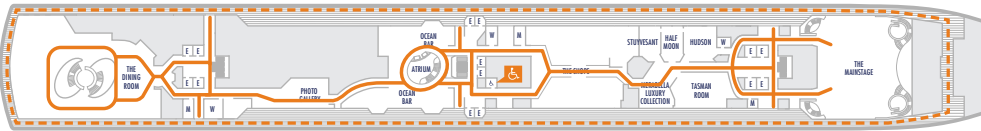

DECK 1—MAIN DECK

DECK 2—LOWER PROMENADE DECK

DECK 3—PROMENADE DECK

DECK 4—UPPER PROMENADE DECK

DECK 5—VERANDAH DECK

DECK 6—UPPER VERANDAH DECK

DECK 7—ROTTERDAM DECK

DECK 8—NAVIGATION DECK

DECK 9—LIDO DECK

DECK 10—PANORAMA DECK

DECK 11—OBSERVATION DECK

ACCESSIBILITY KEY

-  Accessible Restrooms
-  Wheelchair Accessible Routes
-  May require assistance with doors to access route

- Observation Deck
- Lido Deck
- Rotterdam Deck
- Verandah Deck
- Promenade Deck
- Main Deck
- Panorama Deck
- Navigation Deck
- Upper Verandah Deck
- Upper Promenade Deck
- Lower Promenade Deck