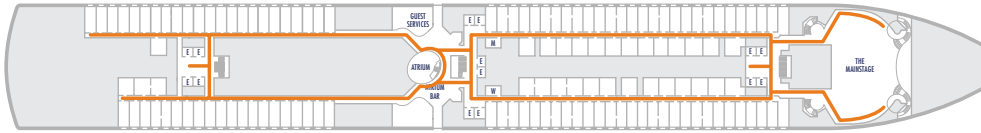

DECK 1—MAIN DECK

DECK 2—LOWER PROMENADE DECK

DECK 3—PROMENADE DECK

DECK 4—UPPER PROMENADE DECK

DECK 5—VERANDAH DECK

DECK 6—UPPER VERANDAH DECK

DECK 7—ROTTERDAM DECK

DECK 8—NAVIGATION DECK

DECK 9—LIDO DECK

DECK 10—PANORAMA DECK

DECK 11—OBSERVATION DECK

ACCESSIBILITY KEY

-  Accessible Restrooms
-  Wheelchair Accessible Routes
-  May require assistance with doors to access route

- Observation Deck
- Lido Deck
- Rotterdam Deck
- Verandah Deck
- Promenade Deck
- Main Deck
- Panorama Deck
- Navigation Deck
- Upper Verandah Deck
- Upper Promenade Deck
- Lower Promenade Deck