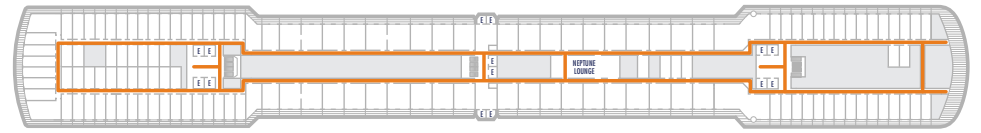

DECK 1—MAIN DECK

DECK 2—LOWER PROMENADE DECK

DECK 3—PROMENADE DECK

DECK 4—UPPER PROMENADE DECK

DECK 5—VERANDAH DECK

DECK 6—UPPER VERANDAH DECK

DECK 7—ROTTERDAM DECK

DECK 8—NAVIGATION DECK

DECK 9—LIDO DECK

DECK 10—PANORAMA DECK

DECK 11—OBSERVATION DECK

ACCESSIBILITY KEY

-  Accessible Restrooms
-  Wheelchair Accessible Routes
-  May require assistance with doors to access route

- Observation Deck
- Lido Deck
- Rotterdam Deck
- Verandah Deck
- Promenade Deck
- Main Deck
- Panorama Deck
- Navigation Deck
- Upper Verandah Deck
- Upper Promenade Deck
- Lower Promenade Deck