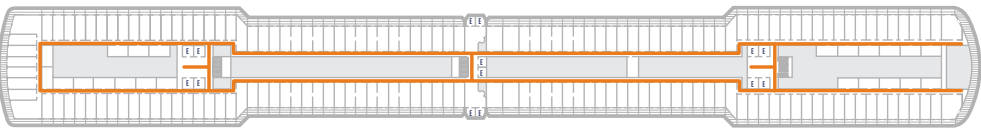

DECK 1—MAIN DECK

DECK 2—LOWER PROMENADE DECK

DECK 3—PROMENADE DECK

DECK 4—UPPER PROMENADE DECK

DECK 5—VERANDAH DECK

DECK 6—UPPER VERANDAH DECK

DECK 7—ROTTERDAM DECK

DECK 8—NAVIGATION DECK

DECK 9—LIDO DECK

DECK 10—PANORAMA DECK

DECK 11—OBSERVATION DECK

ACCESSIBILITY KEY

-  Accessible Restrooms
-  Wheelchair Accessible Routes
-  May require assistance with doors to access route

- Observation Deck
- Lido Deck
- Rotterdam Deck
- Verandah Deck
- Promenade Deck
- Main Deck
- Panorama Deck
- Navigation Deck
- Upper Verandah Deck
- Upper Promenade Deck
- Lower Promenade Deck