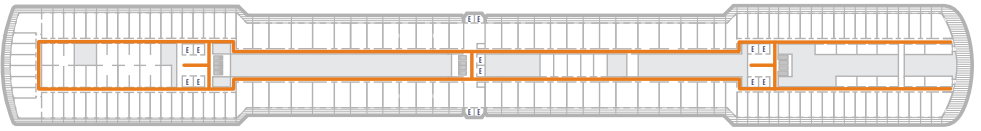

DECK 1—MAIN DECK

DECK 2—LOWER PROMENADE DECK

DECK 3—PROMENADE DECK

DECK 4—UPPER PROMENADE DECK

DECK 5—VERANDAH DECK

DECK 6—UPPER VERANDAH DECK

DECK 7—ROTTERDAM DECK

DECK 8—NAVIGATION DECK

DECK 9—LIDO DECK

DECK 10—PANORAMA DECK

DECK 11—OBSERVATION DECK

ACCESSIBILITY KEY

-  Accessible Restrooms
-  Wheelchair Accessible Routes
-  May require assistance with doors to access route

- Observation Deck
- Lido Deck
- Rotterdam Deck
- Verandah Deck
- Promenade Deck
- Main Deck
- Panorama Deck
- Navigation Deck
- Upper Verandah Deck
- Upper Promenade Deck
- Lower Promenade Deck