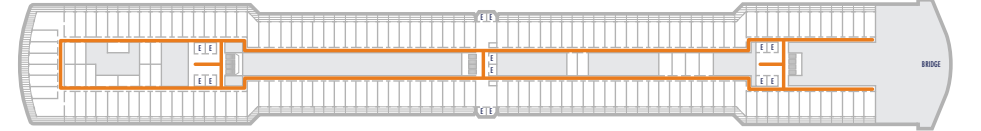

DECK 1—MAIN DECK

DECK 2—LOWER PROMENADE DECK

DECK 3—PROMENADE DECK

DECK 4—UPPER PROMENADE DECK

DECK 5—VERANDAH DECK

DECK 6—UPPER VERANDAH DECK

DECK 7—ROTTERDAM DECK

DECK 8—NAVIGATION DECK

DECK 9—LIDO DECK

DECK 10—PANORAMA DECK

DECK 11—OBSERVATION DECK

ACCESSIBILITY KEY

-  Accessible Restrooms
-  Wheelchair Accessible Routes
-  May require assistance with doors to access route

- Observation Deck
- Lido Deck
- Rotterdam Deck
- Verandah Deck
- Promenade Deck
- Main Deck
- Panorama Deck
- Navigation Deck
- Upper Verandah Deck
- Upper Promenade Deck
- Lower Promenade Deck