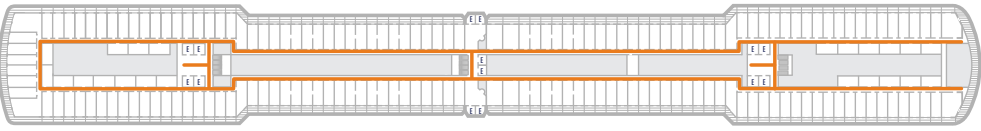

DECK 1—MAIN DECK

DECK 2—LOWER PROMENADE DECK

DECK 3—PROMENADE DECK

DECK 4—UPPER PROMENADE DECK

DECK 5—VERANDAH DECK

DECK 6—UPPER VERANDAH DECK

DECK 7—ROTTERDAM DECK

DECK 8—NAVIGATION DECK

DECK 9—LIDO DECK

DECK 10—PANORAMA DECK

DECK 11—OBSERVATION DECK

ACCESSIBILITY KEY

-  Accessible Restrooms
-  Wheelchair Accessible Routes
-  May require assistance with doors to access route

- Observation Deck
- Lido Deck
- Rotterdam Deck
- Verandah Deck
- Promenade Deck
- Main Deck
- Panorama Deck
- Navigation Deck
- Upper Verandah Deck
- Upper Promenade Deck
- Lower Promenade Deck