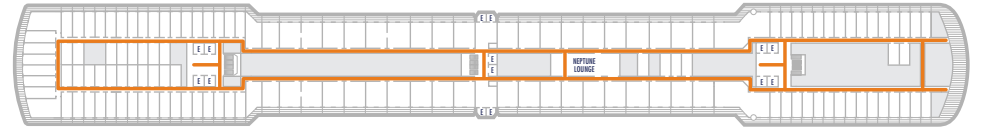

DECK 1—MAIN DECK

DECK 2—LOWER PROMENADE DECK

DECK 3—PROMENADE DECK

DECK 4—UPPER PROMENADE DECK

DECK 5—VERANDAH DECK

DECK 6—UPPER VERANDAH DECK

DECK 7—ROTTERDAM DECK

DECK 8—NAVIGATION DECK

DECK 9—LIDO DECK

DECK 10—PANORAMA DECK

DECK 11—OBSERVATION DECK

ACCESSIBILITY KEY

-  Accessible Restrooms
-  Wheelchair Accessible Routes
-  May require assistance with doors to access route

- Observation Deck
- Lido Deck
- Rotterdam Deck
- Verandah Deck
- Promenade Deck
- Main Deck
- Panorama Deck
- Navigation Deck
- Upper Verandah Deck
- Upper Promenade Deck
- Lower Promenade Deck