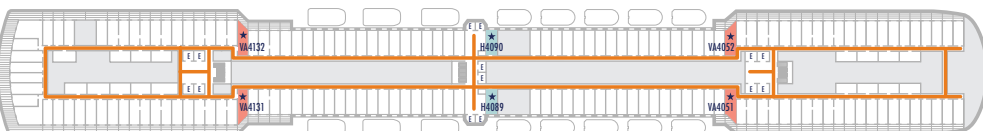

DECK 1—MAIN DECK

DECK 2—LOWER PROMENADE

DECK 3—PROMENADE DECK

DECK 4—UPPER PROMENADE DECK

DECK 5—VERANDAH DECK

DECK 6—UPPER VERANDAH DECK

DECK 7—ROTTERDAM DECK

DECK 8—NAVIGATION DECK

DECK 9—LIDO DECK

DECK 10—OBSERVATION DECK

DECK 11—SPORTS DECK

ACCESSIBILITY KEY

- Accessible Restrooms
- Wheelchair Accessible Routes
- May require assistance with doors to access route
- Fully Accessible
- Fully Accessible with Single Side Approach
- Ambulatory Accessible

For information regarding stateroom bedding configurations and accessibility features on our ships please visit the [Accessibility](#) section of our website.

- Sports Deck
- Lido Deck
- Rotterdam Deck
- Verandah Deck
- Promenade Deck
- Main Deck
- Observation Deck
- Navigation Deck
- Upper Verandah Deck
- Upper Promenade Deck
- Lower Promenade Deck