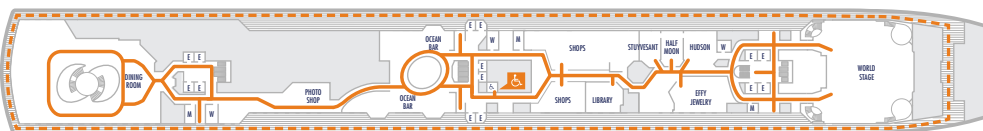

DECK 1—MAIN DECK

DECK 2—LOWER PROMENADE

DECK 3—PROMENADE DECK

DECK 4—UPPER PROMENADE DECK

DECK 5—VERANDAH DECK

DECK 6—UPPER VERANDAH DECK

DECK 7—ROTTERDAM DECK

DECK 8—NAVIGATION DECK

DECK 9—LIDO DECK

DECK 10—OBSERVATION DECK

DECK 11—SPORTS DECK

ACCESSIBILITY KEY

- Accessible Restrooms
- Wheelchair Accessible Routes
- May require assistance with doors to access route
- Fully Accessible
- Fully Accessible with Single Side Approach
- Ambulatory Accessible

For information regarding stateroom bedding configurations and accessibility features on our ships please visit the [Accessibility](#) section of our website.

- Sports Deck
- Lido Deck
- Rotterdam Deck
- Verandah Deck
- Promenade Deck
- Main Deck
- Observation Deck
- Navigation Deck
- Upper Verandah Deck
- Upper Promenade Deck
- Lower Promenade Deck