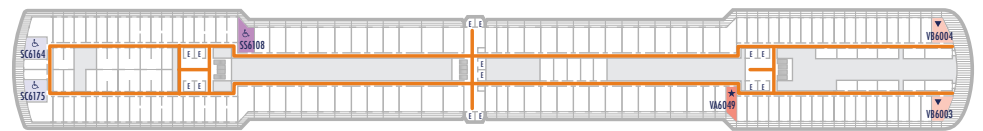

DECK 1—MAIN DECK

DECK 2—LOWER PROMENADE

DECK 3—PROMENADE DECK

DECK 4—UPPER PROMENADE DECK

DECK 5—VERANDAH DECK

DECK 6—UPPER VERANDAH DECK

DECK 7—ROTTERDAM DECK

DECK 8—NAVIGATION DECK

DECK 9—LIDO DECK

DECK 10—OBSERVATION DECK

DECK 11—SPORTS DECK

ACCESSIBILITY KEY

- Accessible Restrooms
- Wheelchair Accessible Routes
- May require assistance with doors to access route
- Fully Accessible
- Fully Accessible with Single Side Approach
- Ambulatory Accessible