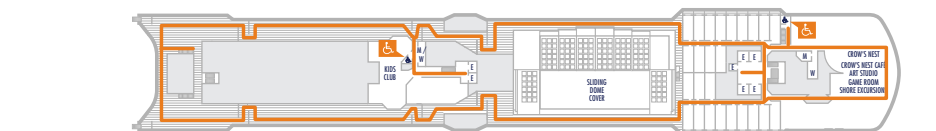

DECK 1—MAIN DECK

DECK 2—LOWER PROMENADE

DECK 3—PROMENADE DECK

DECK 4—UPPER PROMENADE DECK

DECK 5—VERANDAH DECK

DECK 6—UPPER VERANDAH DECK

DECK 7—ROTTERDAM DECK

DECK 8—NAVIGATION DECK

DECK 9—LIDO DECK

DECK 10—OBSERVATION DECK

DECK 11—SPORTS DECK

ACCESSIBILITY KEY

- Accessible Restrooms
- Wheelchair Accessible Routes
- May require assistance with doors to access route
- Fully Accessible
- Fully Accessible with Single Side Approach
- Ambulatory Accessible