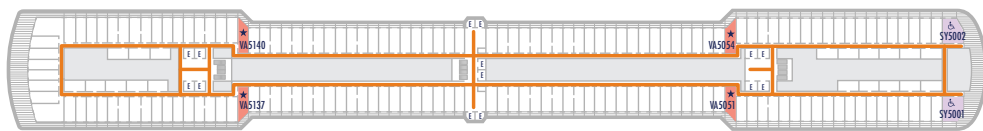

DECK 1—MAIN DECK

DECK 2—LOWER PROMENADE

DECK 3—PROMENADE DECK

DECK 4—UPPER PROMENADE DECK

DECK 5—VERANDAH DECK

DECK 6—UPPER VERANDAH DECK

DECK 7—ROTTERDAM DECK

DECK 8—NAVIGATION DECK

DECK 9—LIDO DECK

DECK 10—OBSERVATION DECK

DECK 11—SPORTS DECK

ACCESSIBILITY KEY

- Accessible Restrooms
- Wheelchair Accessible Routes
- May require assistance with doors to access route
- Fully Accessible
- Fully Accessible with Single Side Approach
- Ambulatory Accessible

For information regarding stateroom bedding configurations and accessibility features on our ships please visit the [Accessibility](#) section of our website.

- Sports Deck
- Lido Deck
- Rotterdam Deck
- Verandah Deck
- Promenade Deck
- Main Deck
- Observation Deck
- Navigation Deck
- Upper Verandah Deck
- Upper Promenade Deck
- Lower Promenade Deck