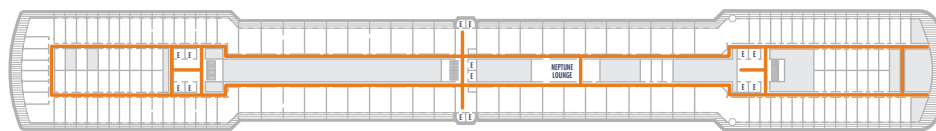

DECK 1—MAIN DECK

DECK 2—LOWER PROMENADE

DECK 3—PROMENADE DECK

DECK 4—UPPER PROMENADE DECK

DECK 5—VERANDAH DECK

DECK 6—UPPER VERANDAH DECK

DECK 7—ROTTERDAM DECK

DECK 8—NAVIGATION DECK

DECK 9—LIDO DECK

DECK 10—OBSERVATION DECK

DECK 11—SPORTS DECK

ACCESSIBILITY KEY

- Accessible Restrooms
- Wheelchair Accessible Routes
- May require assistance with doors to access route
- Fully Accessible
- Fully Accessible with Single Side Approach
- Ambulatory Accessible

For information regarding stateroom bedding configurations and accessibility features on our ships please visit the [Accessibility](#) section of our website.

- Sports Deck
- Lido Deck
- Rotterdam Deck
- Verandah Deck
- Promenade Deck
- Main Deck
- Observation Deck
- Navigation Deck
- Upper Verandah Deck
- Upper Promenade Deck
- Lower Promenade Deck