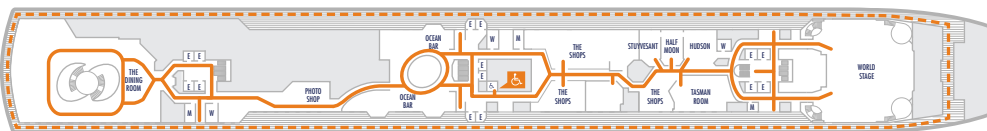

DECK 3—PROMENADE DECK