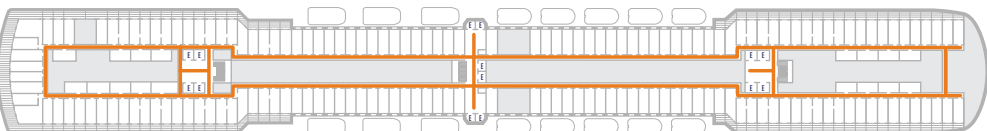

DECK 4—UPPER PROMENADE DECK