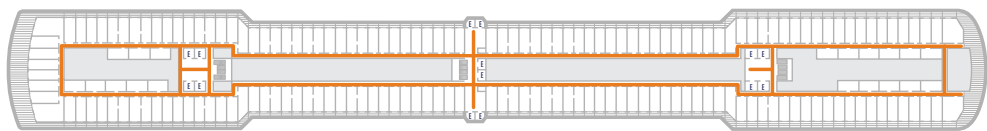

DECK 5—VERANDAH DECK