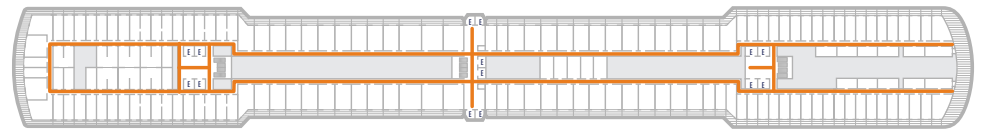

DECK 6—UPPER VERANDAH DECK