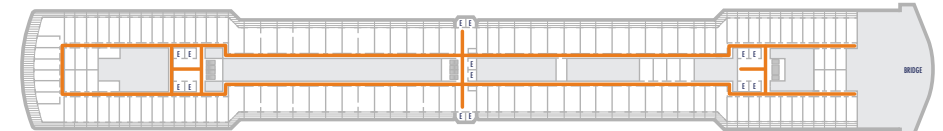

DECK 8—NAVIGATION DECK