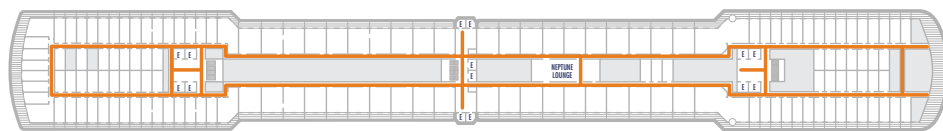

DECK 7—ROTTERDAM DECK