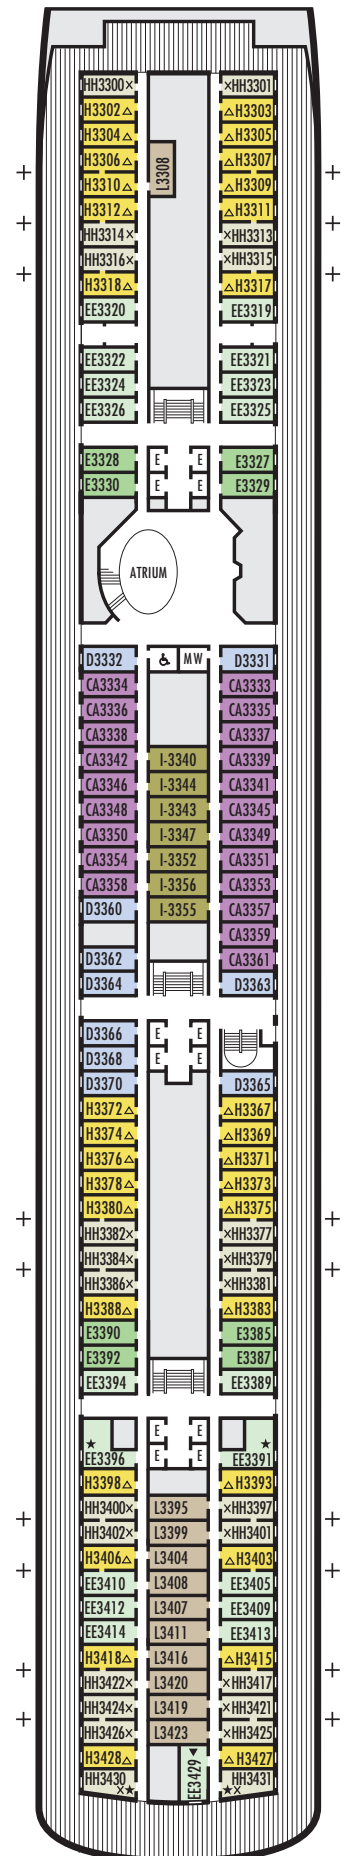

VOLENDAM

DECK PLANS & STATEROOMS

The deck plans are color-coded by category of stateroom, and the category letter precedes the stateroom number in each room. All staterooms are equipped with interactive LED television with On Demand movies, programming and multichannel music; mini-bar; mini-safe; telephone.

Important Note: Not all staterooms within each category have the same furniture configuration and/or facilities. Appropriate symbols within the rooms on the deck plans describe differences from the stateroom descriptions below. All information is subject to change.

STATEROOM SYMBOL LEGEND

- Quad (2 lower beds, 1 sofa bed, 1 upper)
- Triple (2 lower beds, 1 sofa bed)
- ☆ 2 lower beds not convertible to a queen-size
- △ Partial sea view
- × Fully obstructed view
- Bathtub & shower
- + Connecting rooms
- These staterooms have portholes instead of windows

ACCESSIBILITY STATEROOM SYMBOL LEGEND

- ♿ **Fully Accessible:** Suite SA7034 has a transfer shower and separate bathtub. Suites B7088, B7087, B6228 & B6225 and staterooms DA6104, E2715 & E2702 have a roll-in shower only.
- ▼ **Fully Accessible with Single Side Approach:** Stateroom EE3429 has a roll-in shower only.
- ★ **Ambulatory Accessible:** Staterooms EE3396, EE3391, HH3431, HH3430, L2700, J2555, J2554, G2500, G1807, G1806, G1805 & G1804 have a shower with no threshold. Staterooms F1930 & F1919 have a shower only with a small step, step into the bathroom, standard interior and exterior door size.

For more information regarding accessibility features on our ships please visit the [Accessibility](#) section of our website.

OCEAN-VIEW STATEROOMS