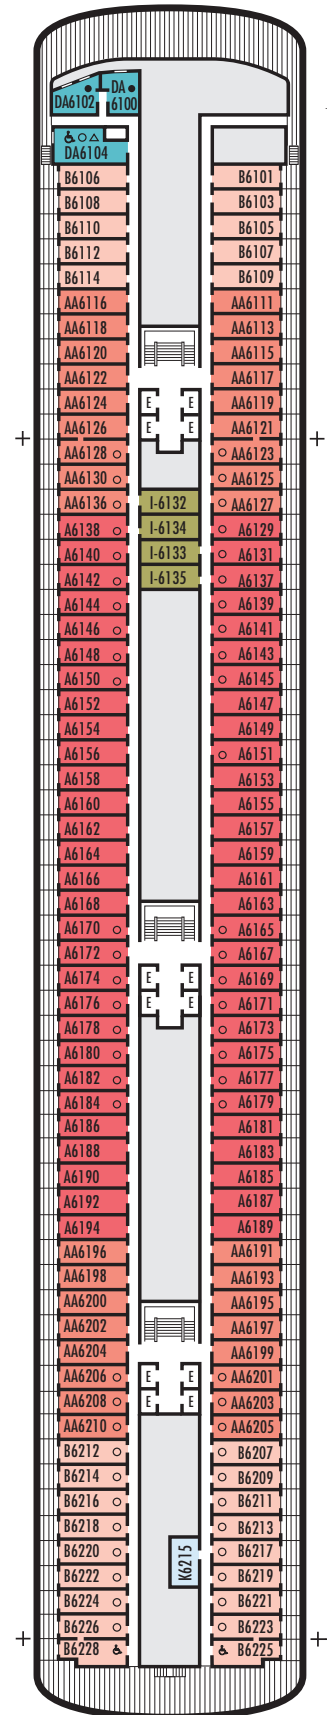

VOLENDAM

DECK PLANS & STATEROOMS

The deck plans are color-coded by category of stateroom, and the category letter precedes the stateroom number in each room. All staterooms are equipped with interactive LED television with On Demand movies, programming and multichannel music; mini-bar; mini-safe; telephone.

Important Note: Not all staterooms within each category have the same furniture configuration and/or facilities. Appropriate symbols within the rooms on the deck plans describe differences from the stateroom descriptions below. All information is subject to change.

STATEROOM SYMBOL LEGEND

- Quad (2 lower beds, 1 sofa bed, 1 upper)
- Triple (2 lower beds, 1 sofa bed)
- ☆ 2 lower beds not convertible to a queen-size
- △ Partial sea view
- × Fully obstructed view
- Bathtub & shower
- + Connecting rooms
- These staterooms have portholes instead of windows

ACCESSIBILITY STATEROOM SYMBOL LEGEND

- ♿ **Fully Accessible:** Suite SA7034 has a transfer shower and separate bathtub. Suites B7088, B7087, B6228 & B6225 and staterooms DA6104, E2715 & E2702 have a roll-in shower only.
- ▼ **Fully Accessible with Single Side Approach:** Stateroom EE3429 has a roll-in shower only.
- ★ **Ambulatory Accessible:** Staterooms EE3396, EE3391, HH3431, HH3430, L2700, J2555, J2554, G2500, G1807, G1806, G1805 & G1804 have a shower with no threshold. Staterooms F1930 & F1919 have a shower only with a small step, step into the bathroom, standard interior and exterior door size.

For more information regarding accessibility features on our ships please visit the [Accessibility](#) section of our website.

VERANDAH SUITES

- A ■ AA ■ B