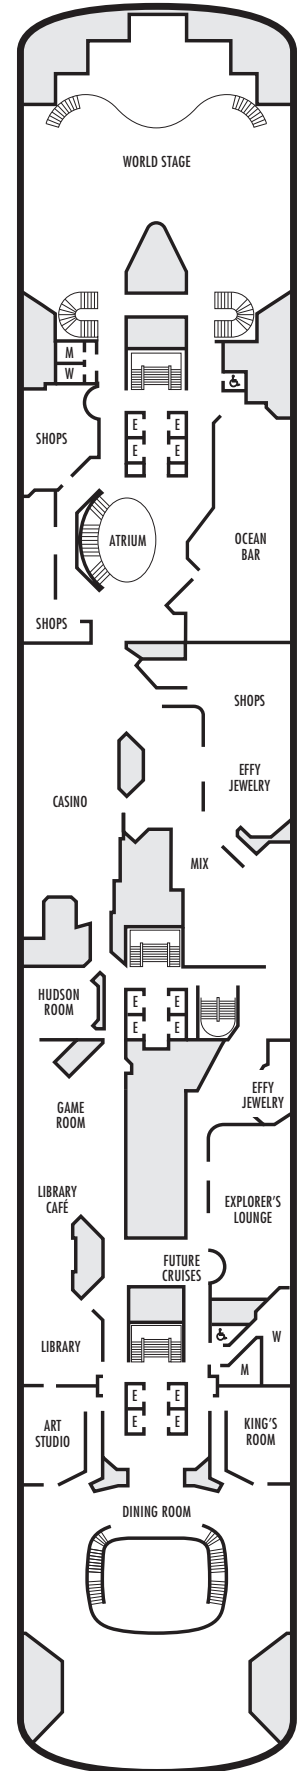

ACCESSIBILITY STATEROOM SYMBOL LEGEND

- ♿ **Fully Accessible:** Suite SA7034 has a transfer shower and separate bathtub. Suites B7088, B7087, B6228 & B6225 and staterooms DA6104, E2715 & E2702 have a roll-in shower only.
- ▼ **Fully Accessible with Single Side Approach:** Stateroom EE3429 has a roll-in shower only.
- ★ **Ambulatory Accessible:** Staterooms EE3396, EE3391, HH3431, HH3430, L2700, J2555, J2554, G2500, G1807, G1806, G1805 & G1804 have a shower with no threshold. Staterooms F1930 & F1919 have a shower only with a small step, step into the bathroom, standard interior and exterior door size.

For more information regarding accessibility features on our ships please visit the [Accessibility](#) section of our website.

OCEAN-VIEW STATEROOMS

CA

Lanai: 2 lower beds convertible to 1 queen-size bed, shower. Sliding glass doors lead onto the walk-around Lower Promenade Deck. Approximately 196–240 sq. ft.

D E EE

Large: 2 lower beds convertible to 1 queen-size bed, shower. Approximately 140–319 sq. ft.

H HH

Large: 2 lower beds convertible to 1 queen-size bed, shower. All H-category staterooms have partial sea views. All HH-category staterooms have fully obstructed views. Approximately 140–319 sq. ft.

INTERIOR STATEROOMS

I L

Large: 2 lower beds convertible to 1 queen-size bed, shower. Approximately 182–293 sq. ft.

Upper Promenade Deck