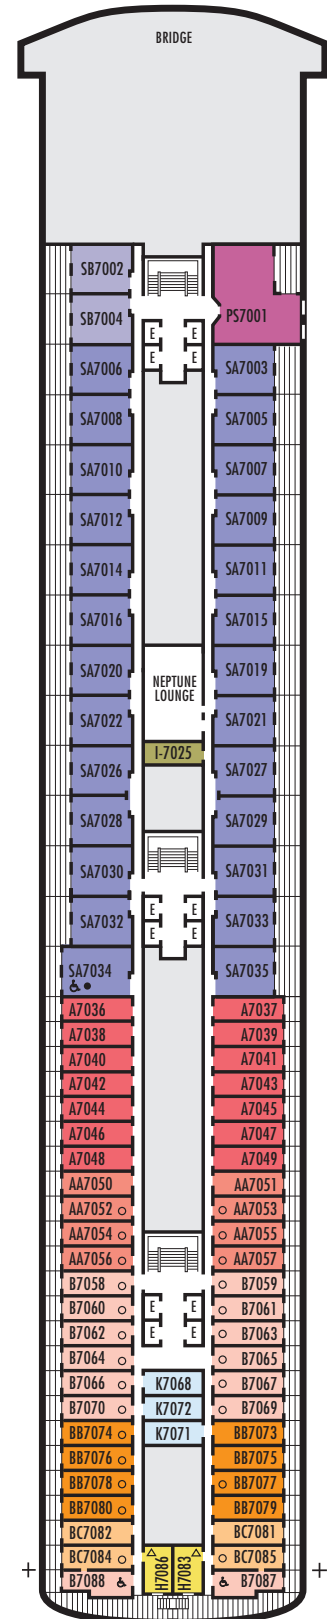

For more information regarding accessibility features on our ships please visit the [Accessibility](#) section of our website.

VERANDAH SUITES

PS
Pinnacle Suite: Bedroom with 1 king-size bed, oversized whirlpool bath & shower, living room, dining room, dressing room, private verandah, pantry, 1 sofa bed for 2 persons, mini-bar, refrigerator, guest toilet, floor-to-ceiling windows. Approximately 1,296 sq. ft. including verandah.

SA SB
Neptune Suites: 2 lower beds convertible to 1 king-size bed, whirlpool bath & shower, large sitting area, dressing room, private verandah, 1 sofa bed for 2 persons, mini-bar, refrigerator, floor-to-ceiling windows. Approximately 558–566 sq. ft. including verandah.

A AA B BB BC
Vista Suites: 2 lower beds convertible to 1 queen-size bed, 1 sofa bed, whirlpool bath & shower, sitting area, private verandah, mini-bar, refrigerator, floor-to-ceiling windows. Approximately 297–379 sq. ft. including verandah.

OCEAN-VIEW STATEROOMS

H
Large: 2 lower beds convertible to 1 queen-size bed, shower. All H-category staterooms have partial sea views. Approximately 140–319 sq. ft.

INTERIOR STATEROOMS

K
Large: 2 lower beds convertible to 1 queen-size bed, shower. Approximately 182–293 sq. ft.

Navigation Deck