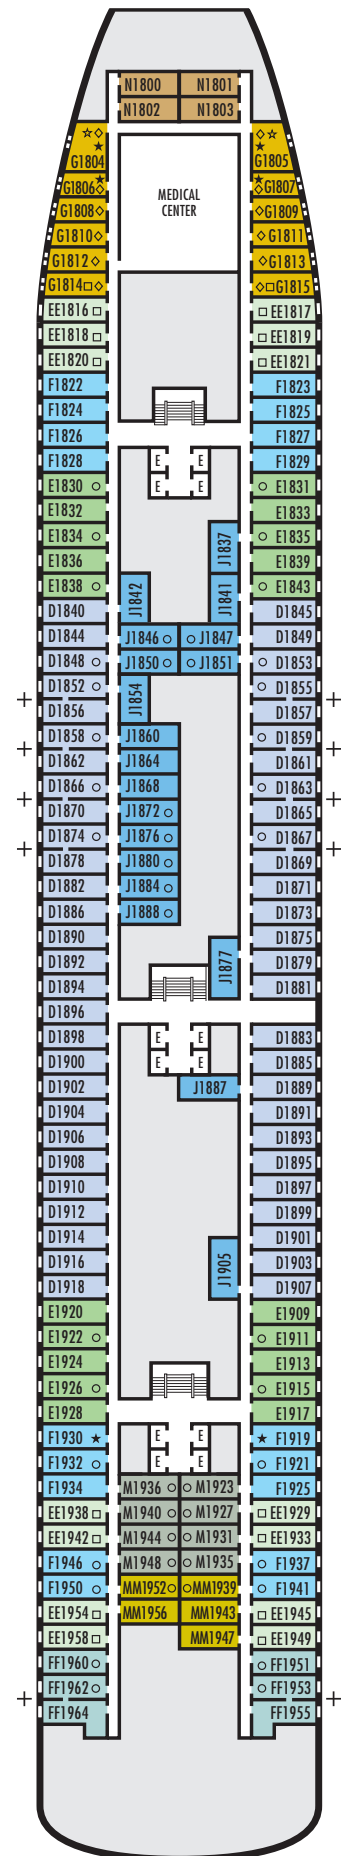

VOLENDAM

DECK PLANS & STATEROOMS

The deck plans are color-coded by category of stateroom, and the category letter precedes the stateroom number in each room. All staterooms are equipped with interactive LED television with On Demand movies, programming and multichannel music; mini-bar; mini-safe; telephone.

Important Note: Not all staterooms within each category have the same furniture configuration and/or facilities. Appropriate symbols within the rooms on the deck plans describe differences from the stateroom descriptions below. All information is subject to change.

STATEROOM SYMBOL LEGEND

- Quad (2 lower beds, 1 sofa bed, 1 upper)
- Triple (2 lower beds, 1 sofa bed)
- ☆ 2 lower beds not convertible to a queen-size
- △ Partial sea view
- X Fully obstructed view
- Bathtub & shower
- + Connecting rooms
- These staterooms have portholes instead of windows

ACCESSIBILITY STATEROOM SYMBOL LEGEND

- ♿ **Fully Accessible:** Suite SA7034 has a transfer shower and separate bathtub. Suites B7088, B7087, B6228 & B6225 and staterooms DA6104, E2715 & E2702 have a roll-in shower only.
- ▼ **Fully Accessible with Single Side Approach:** Stateroom EE3429 has a roll-in shower only.
- ★ **Ambulatory Accessible:** Staterooms EE3396, EE3391, HH3431, HH3430, L2700, J2555, J2554, G2500, G1807, G1806, G1805 & G1804 have a shower with no threshold. Staterooms F1930 & F1919 have a shower only with a small step, step into the bathroom, standard interior and exterior door size.

For more information regarding accessibility features on our ships please visit the [Accessibility](#) section of our website.

OCEAN-VIEW STATEROOMS

- D E EE F FF

Large: 2 lower beds convertible to 1 queen-size bed, shower. Approximately 140–319 sq. ft.

G