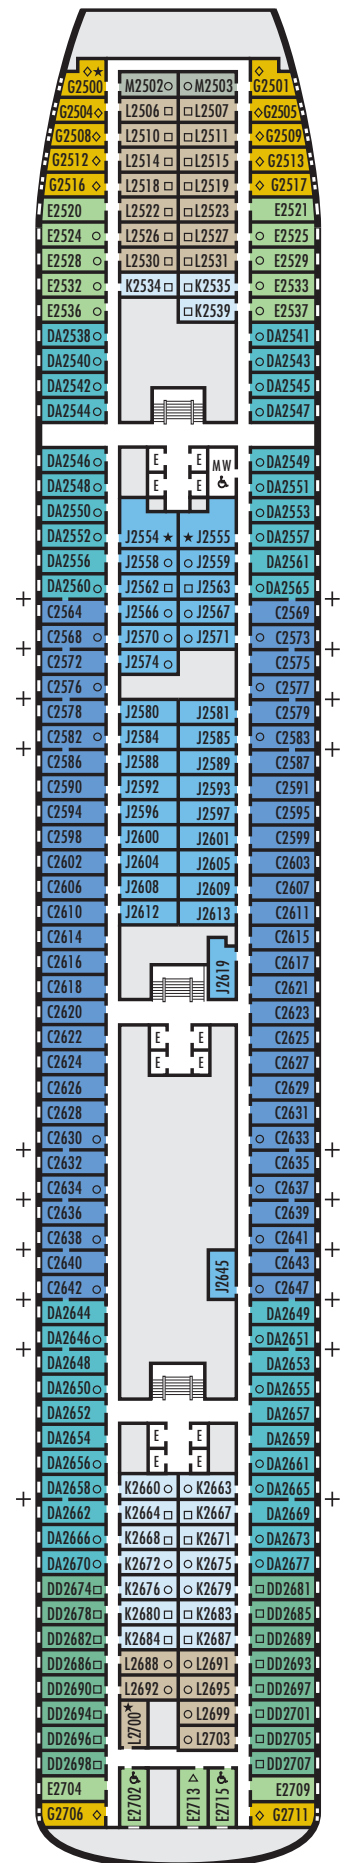

- Quad (2 lower beds, 1 sofa bed, 1 upper)
- Triple (2 lower beds, 1 sofa bed)
- ★ 2 lower beds not convertible to a queen-size
- △ Partial sea view
- X Fully obstructed view
- Bathtub & shower
- + Connecting rooms
- These staterooms have portholes instead of windows

ACCESSIBILITY STATEROOM SYMBOL LEGEND

- ♿ **Fully Accessible:** Suite SA7034 has a transfer shower and separate bathtub. Suites B7088, B7087, B6228 & B6225 and staterooms DA6104, E2715 & E2702 have a roll-in shower only.
- ▼ **Fully Accessible with Single Side Approach:** Stateroom EE3429 has a roll-in shower only.
- ★ **Ambulatory Accessible:** Staterooms EE3396, EE3391, HH3431, HH3430, L2700, J2555, J2554, G2500, G1807, G1806, G1805 & G1804 have a shower with no threshold. Staterooms F1930 & F1919 have a shower only with a small step, step into the bathroom, standard interior and exterior door size.

For more information regarding accessibility features on our ships please visit the [Accessibility](#) section of our website.

OCEAN-VIEW STATEROOMS

C DA DD E

Large: 2 lower beds convertible to 1 queen-size bed, shower. Approximately 140–319 sq. ft.

G

Large: 2 lower beds convertible to 1 queen-size bed, shower. All G-category staterooms have portholes. Approximately 140–319 sq. ft.

INTERIOR STATEROOMS

J K L M

Large: 2 lower beds convertible to 1 queen-size bed, shower. Approximately 182–293 sq. ft.

DECK 2—MAIN DECK Staterooms 2500–2715

Main Deck