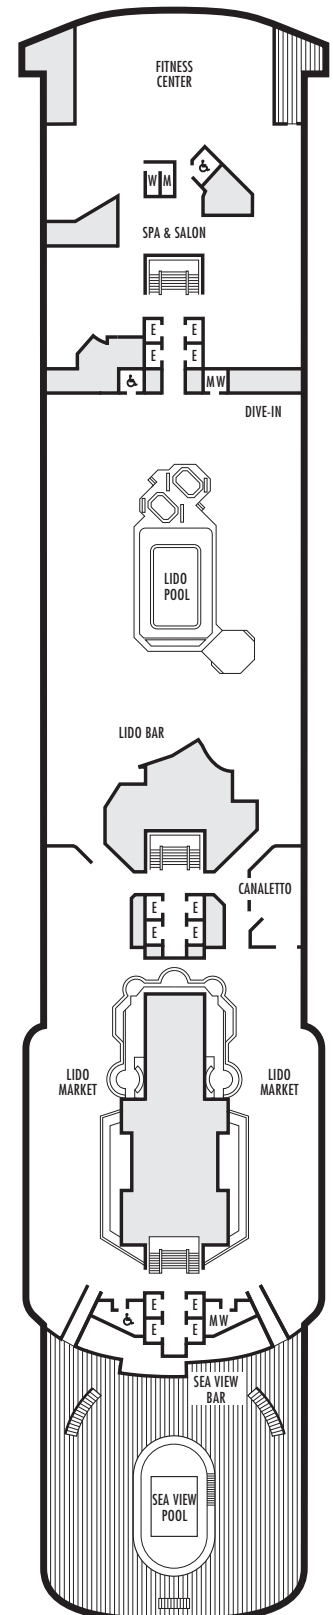

Important Note: Not all staterooms within each category have the same furniture configuration and/or facilities. Appropriate symbols within the rooms on the deck plans describe differences from the stateroom descriptions below. All information is subject to change.

STATEROOM SYMBOL LEGEND

- Quad (2 lower beds, 1 sofa bed, 1 upper)
- Triple (2 lower beds, 1 sofa bed)
- ☆ 2 lower beds not convertible to a queen-size
- △ Partial sea view
- × Fully obstructed view
- Bathtub & shower
- + Connecting rooms
- These staterooms have portholes instead of windows

ACCESSIBILITY STATEROOM SYMBOL LEGEND

- ♿ **Fully Accessible:** Suite SA7034 has a transfer shower and separate bathtub. Suites B7088, B7087, B6228 & B6225 and staterooms DA6104, E2715 & E2702 have a roll-in shower only.
- ▼ **Fully Accessible with Single Side Approach:** Stateroom EE3429 has a roll-in shower only.
- ★ **Ambulatory Accessible:** Staterooms EE3396, EE3391, HH3431, HH3430, L2700, J2555, J2554, G2500, G1807, G1806, G1805 & G1804 have a shower with no threshold. Staterooms F1930 & F1919 have a shower only with a small step, step into the bathroom, standard interior and exterior door size.

For more information regarding accessibility features on our ships please visit the [Accessibility](#) section of our website.

Lido Deck