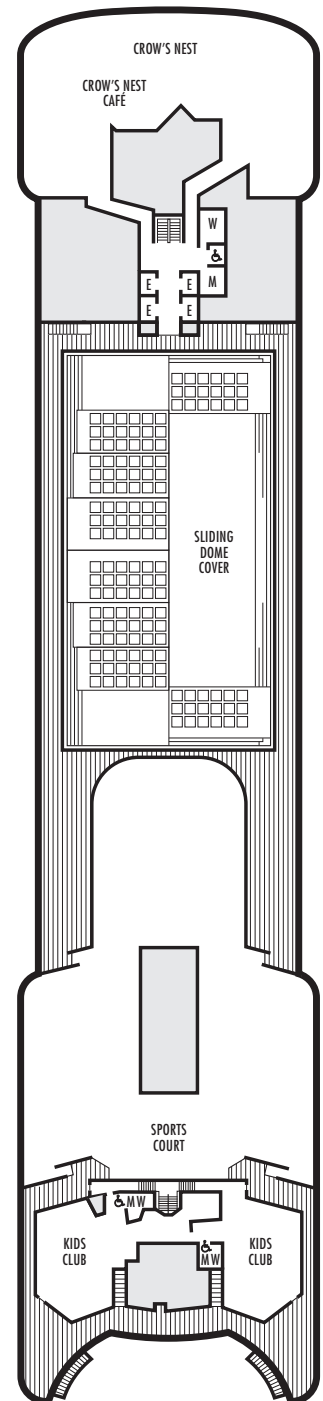

Important Note: Not all staterooms within each category have the same furniture configuration and/or facilities. Appropriate symbols within the rooms on the deck plans describe differences from the stateroom descriptions below. All information is subject to change.

STATEROOM SYMBOL LEGEND

- Quad (2 lower beds, 1 sofa bed, 1 upper)
- Triple (2 lower beds, 1 sofa bed)
- ☆ 2 lower beds not convertible to a queen-size
- △ Partial sea view
- X Fully obstructed view
- Bathtub & shower
- + Connecting rooms
- These staterooms have portholes instead of windows

ACCESSIBILITY STATEROOM SYMBOL LEGEND

- ♿ **Fully Accessible:** Suite SA7034 has a transfer shower and separate bathtub. Suites B7088, B7087, B6228 & B6225 and staterooms DA6104, E2715 & E2702 have a roll-in shower only.
- ▼ **Fully Accessible with Single Side Approach:** Stateroom EE3429 has a roll-in shower only.
- ★ **Ambulatory Accessible:** Staterooms EE3396, EE3391, HH3431, HH3430, L2700, J2555, J2554, G2500, G1807, G1806, G1805 & G1804 have a shower with no threshold. Staterooms F1930 & F1919 have a shower only with a small step, step into the bathroom, standard interior and exterior door size.

For more information regarding accessibility features on our ships please visit the [Accessibility](#) section of our website.

Sports Deck