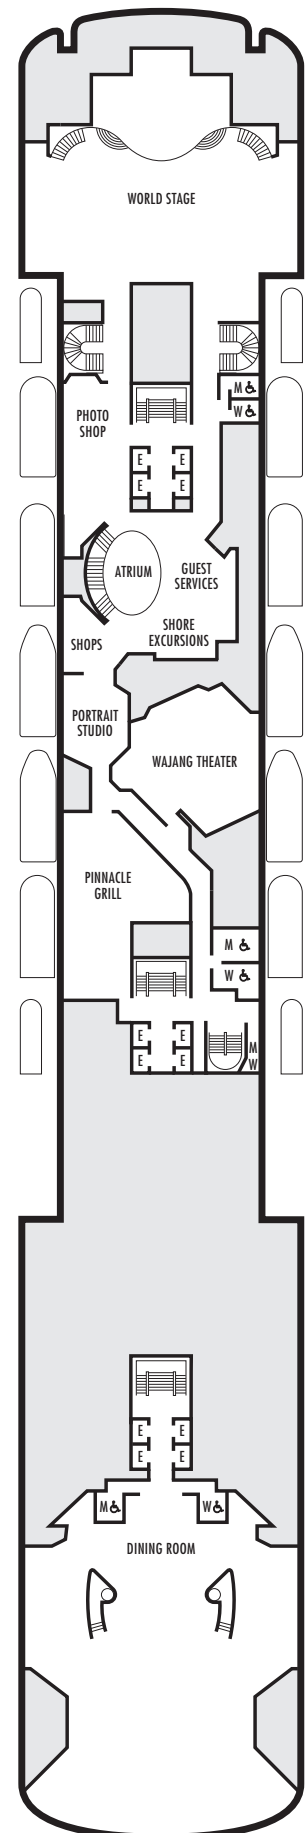

VOLENDAM

DECK PLANS & STATEROOMS

The deck plans are color-coded by category of stateroom, and the category letter precedes the stateroom number in each room. All staterooms are equipped with interactive LED television with On Demand movies, programming and multichannel music; mini-bar; mini-safe; telephone.

Important Note: Not all staterooms within each category have the same furniture configuration and/or facilities. Appropriate symbols within the rooms on the deck plans describe differences from the stateroom descriptions below. All information is subject to change.

STATEROOM SYMBOL LEGEND

- Quad (2 lower beds, 1 sofa bed, 1 upper)
- Triple (2 lower beds, 1 sofa bed)
- ☆ 2 lower beds not convertible to a queen-size
- △ Partial sea view
- X Fully obstructed view
- Bathtub & shower
- + Connecting rooms
- These staterooms have portholes instead of windows

ACCESSIBILITY STATEROOM SYMBOL LEGEND

- ♿ **Fully Accessible:** Suite SA7034 has a transfer shower and separate bathtub. Suites B7088, B7087, B6228 & B6225 and staterooms DA6104, E2715 & E2702 have a roll-in shower only.
- ▼ **Fully Accessible with Single Side Approach:** Stateroom EE3429 has a roll-in shower only.
- ★ **Ambulatory Accessible:** Staterooms EE3396, EE3391, HH3431, HH3430, L2700, J2555, J2554, G2500, G1807, G1806, G1805 & G1804 have a shower with no threshold. Staterooms F1930 & F1919 have a shower only with a small step, step into the bathroom, standard interior and exterior door size.

For more information regarding accessibility features on our ships please visit the [Accessibility](#) section of our website.

Promenade Deck