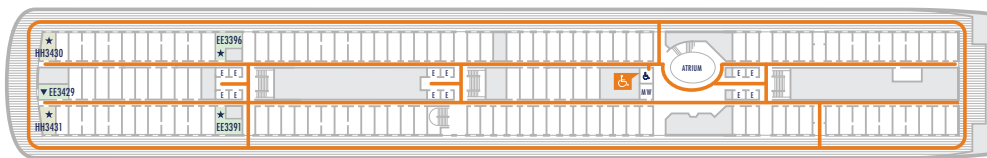

DECK A

DECK 1—DOLPHIN DECK

DECK 2—MAIN DECK

DECK 3—LOWER PROMENADE DECK

DECK 4—PROMENADE DECK

ACCESSIBILITY KEY

- Accessible Restrooms
- May require assistance with doors to access route
- Fully Accessible
- Wheelchair Accessible Routes
- Fully Accessible with Single Side Approach
- Ambulatory Accessible

For information regarding stateroom bedding configurations and accessibility features on our ships please visit the [Accessibility](#) section of our website.

DECK 5—UPPER PROMENADE DECK

DECK 6—VERANDAH DECK