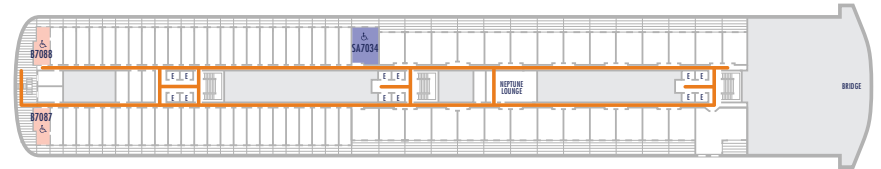

DECK A

DECK 1—DOLPHIN DECK

DECK 2—MAIN DECK

DECK 3—LOWER PROMENADE DECK

DECK 4—PROMENADE DECK

ACCESSIBILITY KEY

- Accessible Restrooms
- May require assistance with doors to access route
- Fully Accessible
- Wheelchair Accessible Routes
- Fully Accessible with Single Side Approach
- Ambulatory Accessible

For information regarding stateroom bedding configurations and accessibility features on our ships please visit the [Accessibility](#) section of our website.

DECK 5—UPPER PROMENADE DECK

DECK 6—VERANDAH DECK

DECK 7—NAVIGATION DECK

DECK 8—LIDO DECK

DECK 9—SPORTS DECK

DECK 10—SKY DECK

- Sports Deck
- Navigation Deck
- Upper Promenade Deck
- Lower Promenade Deck
- Dolphin Deck
- Sky Deck
- Lido Deck
- Verandah Deck
- Promenade Deck
- Main Deck