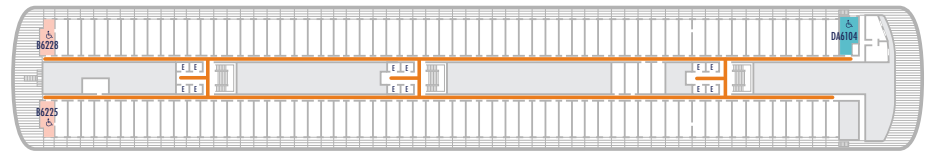

DECK A

DECK 1—DOLPHIN DECK

DECK 2—MAIN DECK

DECK 3—LOWER PROMENADE DECK

DECK 4—PROMENADE DECK

ACCESSIBILITY KEY

- Accessible Restrooms
- May require assistance with doors to access route
- Fully Accessible
- Wheelchair Accessible Routes
- Fully Accessible with Single Side Approach
- Ambulatory Accessible

For information regarding stateroom bedding configurations and accessibility features on our ships please visit the [Accessibility](#) section of our website.

DECK 5—UPPER PROMENADE DECK

DECK 6—VERANDAH DECK