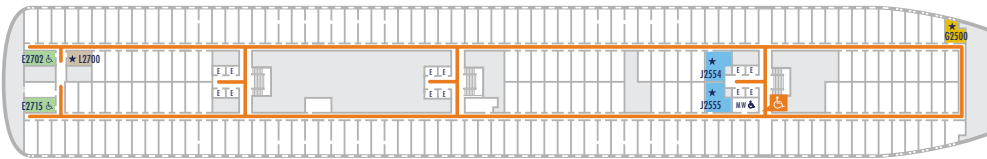

DECK A

DECK 1—DOLPHIN DECK

DECK 2—MAIN DECK

DECK 3—LOWER PROMENADE DECK

DECK 4—PROMENADE DECK

ACCESSIBILITY KEY

- Accessible Restrooms
- May require assistance with doors to access route
- Fully Accessible
- Wheelchair Accessible Routes
- Fully Accessible with Single Side Approach
- Ambulatory Accessible

For information regarding stateroom bedding configurations and accessibility features on our ships please visit the [Accessibility](#) section of our website.

DECK 5—UPPER PROMENADE DECK

DECK 6—VERANDAH DECK

DECK 7—NAVIGATION DECK

DECK 8—LIDO DECK

DECK 9—SPORTS DECK

DECK 10—SKY DECK

- Sports Deck
- Navigation Deck
- Upper Promenade Deck
- Lower Promenade Deck
- Dolphin Deck
- Sky Deck
- Lido Deck
- Verandah Deck
- Promenade Deck
- Main Deck