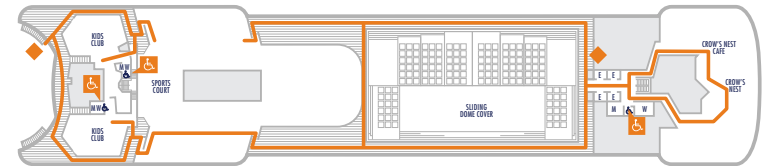

DECK A

DECK 1—DOLPHIN DECK

DECK 2—MAIN DECK

DECK 3—LOWER PROMENADE DECK

DECK 4—PROMENADE DECK

ACCESSIBILITY KEY

- Accessible Restrooms
- May require assistance with doors to access route
- Fully Accessible
- Wheelchair Accessible Routes
- Fully Accessible with Single Side Approach
- Ambulatory Accessible

For information regarding stateroom bedding configurations and accessibility features on our ships please visit the [Accessibility](#) section of our website.

DECK 5—UPPER PROMENADE DECK

DECK 6—VERANDAH DECK

DECK 7—NAVIGATION DECK

DECK 8—LIDO DECK

DECK 9—SPORTS DECK

DECK 10—SKY DECK

- Sports Deck
- Navigation Deck
- Upper Promenade Deck
- Lower Promenade Deck
- Dolphin Deck
- Sky Deck
- Lido Deck
- Verandah Deck
- Promenade Deck
- Main Deck