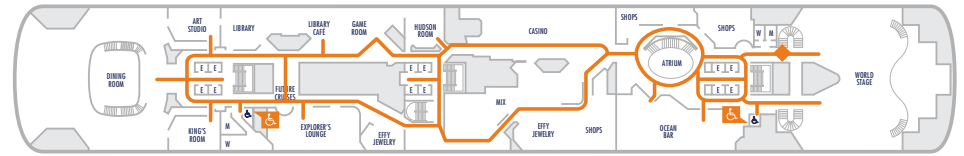

DECK A

DECK 1—DOLPHIN DECK

DECK 2—MAIN DECK

DECK 3—LOWER PROMENADE DECK

DECK 4—PROMENADE DECK

ACCESSIBILITY KEY

- Accessible Restrooms
- May require assistance with doors to access route
- Fully Accessible
- Wheelchair Accessible Routes
- Fully Accessible with Single Side Approach
- Ambulatory Accessible

For information regarding stateroom bedding configurations and accessibility features on our ships please visit the [Accessibility](#) section of our website.

DECK 5—UPPER PROMENADE DECK

DECK 6—VERANDAH DECK

DECK 7—NAVIGATION DECK

DECK 8—LIDO DECK

DECK 9—SPORTS DECK

DECK 10—SKY DECK

- Sports Deck
- Navigation Deck
- Upper Promenade Deck
- Lower Promenade Deck
- Dolphin Deck
- Sky Deck
- Lido Deck
- Verandah Deck
- Promenade Deck
- Main Deck