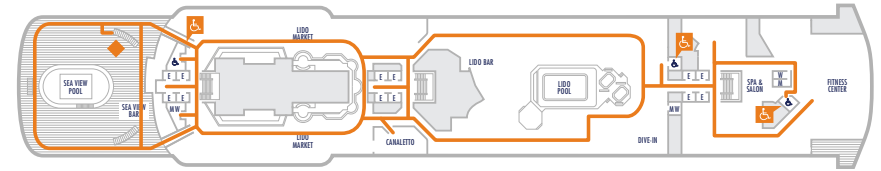

DECK A

DECK 1—DOLPHIN DECK

DECK 2—MAIN DECK

DECK 3—LOWER PROMENADE DECK

DECK 4—PROMENADE DECK

ACCESSIBILITY KEY

- Accessible Restrooms
- May require assistance with doors to access route
- Fully Accessible
- Wheelchair Accessible Routes
- Fully Accessible with Single Side Approach
- Ambulatory Accessible

For information regarding stateroom bedding configurations and accessibility features on our ships please visit the [Accessibility](#) section of our website.

DECK 5—UPPER PROMENADE DECK

DECK 6—VERANDAH DECK

DECK 7—NAVIGATION DECK

DECK 8—LIDO DECK

DECK 9—SPORTS DECK

DECK 10—SKY DECK

- Sports Deck
- Navigation Deck
- Upper Promenade Deck
- Lower Promenade Deck
- Dolphin Deck
- Sky Deck
- Lido Deck
- Verandah Deck
- Promenade Deck
- Main Deck