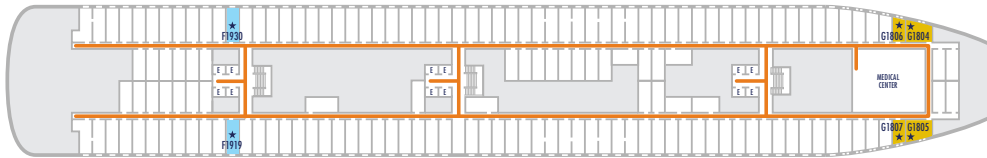

DECK A

DECK 1—DOLPHIN DECK

DECK 2—MAIN DECK

DECK 3—LOWER PROMENADE DECK

DECK 4—PROMENADE DECK

ACCESSIBILITY KEY

- Accessible Restrooms
- May require assistance with doors to access route
- Fully Accessible
- Wheelchair Accessible Routes
- Fully Accessible with Single Side Approach
- Ambulatory Accessible

For information regarding stateroom bedding configurations and accessibility features on our ships please visit the [Accessibility](#) section of our website.

DECK 5—UPPER PROMENADE DECK

DECK 6—VERANDAH DECK

DECK 7—NAVIGATION DECK

DECK 8—LIDO DECK

DECK 9—SPORTS DECK

DECK 10—SKY DECK

- Sports Deck
- Navigation Deck
- Upper Promenade Deck
- Lower Promenade Deck
- Dolphin Deck
- Sky Deck
- Lido Deck
- Verandah Deck
- Promenade Deck
- Main Deck