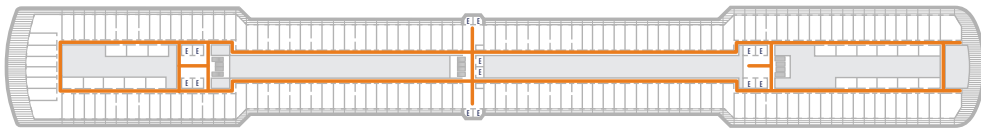

DECK 1—MAIN DECK

DECK 2—LOWER PROMENADE

DECK 3—PROMENADE DECK

DECK 4—UPPER PROMENADE DECK

DECK 5—VERANDAH DECK

DECK 6—UPPER VERANDAH DECK

DECK 7—ROTTERDAM DECK

DECK 8—NAVIGATION DECK

DECK 9—LIDO DECK

DECK 10—OBSERVATION DECK

DECK 11—SPORTS DECK

Access via
stairlift

Access via
stairlift

ACCESSIBILITY KEY

-  Accessible Restrooms
-  Wheelchair Accessible Routes
-  May require assistance with doors to access route

Sports Deck
Lido Deck
Rotterdam Deck
Verandah Deck
Promenade Deck
Main Deck

Observation Deck
Navigation Deck
Upper Verandah Deck
Upper Promenade Deck
Lower Promenade Deck