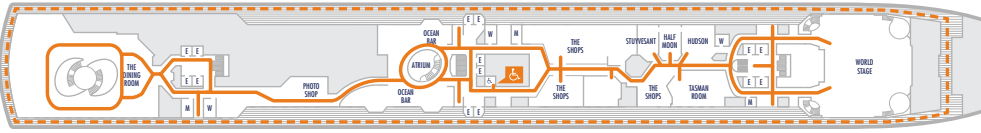

DECK 1—MAIN DECK

DECK 2—LOWER PROMENADE

DECK 3—PROMENADE DECK

DECK 4—UPPER PROMENADE DECK

DECK 5—VERANDAH DECK

DECK 6—UPPER VERANDAH DECK

DECK 7—ROTTERDAM DECK

DECK 8—NAVIGATION DECK

DECK 9—LIDO DECK

DECK 10—OBSERVATION DECK

DECK 11—SPORTS DECK

Access via
stairlift

Access via
stairlift

ACCESSIBILITY KEY

-  Accessible Restrooms
-  Wheelchair Accessible Routes
-  May require assistance with doors to access route

Sports Deck
Lido Deck
Rotterdam Deck
Verandah Deck
Promenade Deck
Main Deck

Observation Deck
Navigation Deck
Upper Verandah Deck
Upper Promenade Deck
Lower Promenade Deck