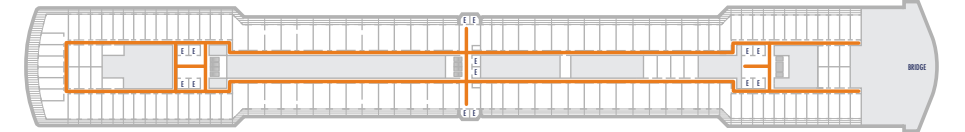

DECK 1—MAIN DECK

DECK 2—LOWER PROMENADE

DECK 3—PROMENADE DECK

DECK 4—UPPER PROMENADE DECK

DECK 5—VERANDAH DECK

DECK 6—UPPER VERANDAH DECK

DECK 7—ROTTERDAM DECK

DECK 8—NAVIGATION DECK

DECK 9—LIDO DECK

DECK 10—OBSERVATION DECK

DECK 11—SPORTS DECK

Access via
stairlift

Access via
stairlift

ACCESSIBILITY KEY

-  Accessible Restrooms
-  Wheelchair Accessible Routes
-  May require assistance with doors to access route

Sports Deck
Lido Deck
Rotterdam Deck
Verandah Deck
Promenade Deck
Main Deck

Observation Deck
Navigation Deck
Upper Verandah Deck
Upper Promenade Deck
Lower Promenade Deck