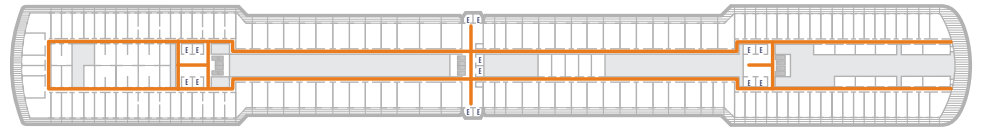

DECK 1—MAIN DECK

DECK 2—LOWER PROMENADE

DECK 3—PROMENADE DECK

DECK 4—UPPER PROMENADE DECK

DECK 5—VERANDAH DECK

DECK 6—UPPER VERANDAH DECK

DECK 7—ROTTERDAM DECK

DECK 8—NAVIGATION DECK

DECK 9—LIDO DECK

DECK 10—OBSERVATION DECK

DECK 11—SPORTS DECK

Access via
stairlift

Access via
stairlift

ACCESSIBILITY KEY

-  Accessible Restrooms
-  Wheelchair Accessible Routes
-  May require assistance with doors to access route

Sports Deck
Lido Deck
Rotterdam Deck
Verandah Deck
Promenade Deck
Main Deck

Observation Deck
Navigation Deck
Upper Verandah Deck
Upper Promenade Deck
Lower Promenade Deck