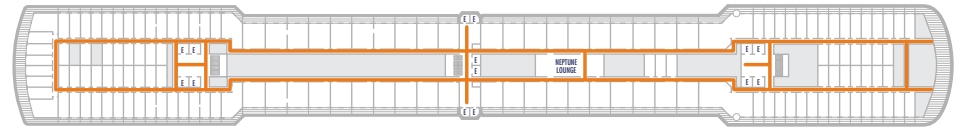

DECK 1—MAIN DECK

DECK 2—LOWER PROMENADE

DECK 3—PROMENADE DECK

DECK 4—UPPER PROMENADE DECK

DECK 5—VERANDAH DECK

DECK 6—UPPER VERANDAH DECK

DECK 7—ROTTERDAM DECK

DECK 8—NAVIGATION DECK

DECK 9—LIDO DECK

DECK 10—OBSERVATION DECK

DECK 11—SPORTS DECK

Access via
stairlift

Access via
stairlift

ACCESSIBILITY KEY

-  Accessible Restrooms
-  Wheelchair Accessible Routes
-  May require assistance with doors to access route

Sports Deck
Lido Deck
Rotterdam Deck
Verandah Deck
Promenade Deck
Main Deck

Observation Deck
Navigation Deck
Upper Verandah Deck
Upper Promenade Deck
Lower Promenade Deck