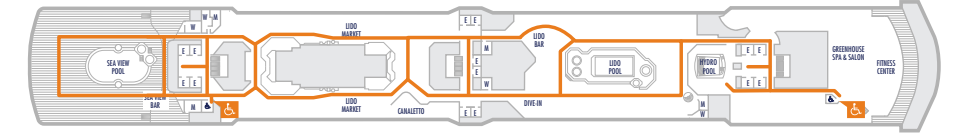

DECK 1—MAIN DECK

DECK 2—LOWER PROMENADE

DECK 3—PROMENADE DECK

DECK 4—UPPER PROMENADE DECK

DECK 5—VERANDAH DECK

DECK 6—UPPER VERANDAH DECK

DECK 7—ROTTERDAM DECK

DECK 8—NAVIGATION DECK

DECK 9—LIDO DECK

DECK 10—OBSERVATION DECK

DECK 11—SPORTS DECK

Access via
stairlift

Access via
stairlift

ACCESSIBILITY KEY

-  Accessible Restrooms
-  Wheelchair Accessible Routes
-  May require assistance with doors to access route

Sports Deck
Lido Deck
Rotterdam Deck
Verandah Deck
Promenade Deck
Main Deck

Observation Deck
Navigation Deck
Upper Verandah Deck
Upper Promenade Deck
Lower Promenade Deck