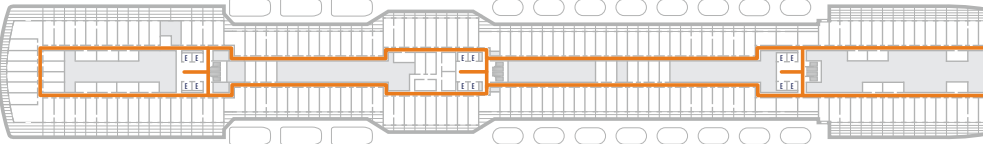

DECK 1—MAIN DECK

DECK 2—PLAZA DECK

DECK 3—PROMENADE DECK

DECK 4—BEETHOVEN DECK

DECK 5—GERSHWIN DECK

DECK 6—MOZART DECK

DECK 7—SCHUBERT DECK

DECK 8—NAVIGATION DECK

DECK 9—LIDO DECK

DECK 10—PANORAMA DECK

DECK 11—SUN DECK

DECK 12—OBSERVATION DECK

ACCESSIBILITY KEY

-  Accessible Restrooms
-  Wheelchair Accessible Routes
-  May require assistance with doors to access route

- Sun Deck
- Lido Deck
- Schubert Deck
- Gershwin Deck
- Promenade Deck
- Main Deck

- Observation Deck
- Panorama Deck
- Navigation Deck
- Mozart Deck
- Beethoven Deck
- Plaza Deck