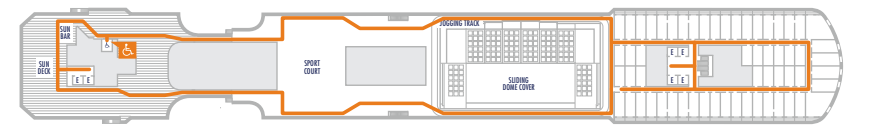

DECK 1—MAIN DECK

DECK 2—PLAZA DECK

DECK 3—PROMENADE DECK

DECK 4—BEETHOVEN DECK

DECK 5—GERSHWIN DECK

DECK 6—MOZART DECK

DECK 7—SCHUBERT DECK

DECK 8—NAVIGATION DECK

DECK 9—LIDO DECK

DECK 10—PANORAMA DECK

DECK 11—SUN DECK

DECK 12—OBSERVATION DECK

ACCESSIBILITY KEY

-  Accessible Restrooms
-  Wheelchair Accessible Routes
-  May require assistance with doors to access route

- Sun Deck
- Lido Deck
- Schubert Deck
- Gershwin Deck
- Promenade Deck
- Main Deck

- Observation Deck
- Panorama Deck
- Navigation Deck
- Mozart Deck
- Beethoven Deck
- Plaza Deck