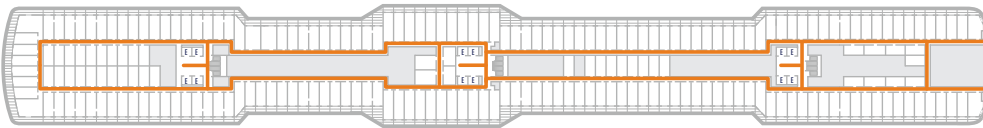

DECK 1—MAIN DECK

DECK 2—PLAZA DECK

DECK 3—PROMENADE DECK

DECK 4—BEETHOVEN DECK

DECK 5—GERSHWIN DECK

DECK 6—MOZART DECK

DECK 7—SCHUBERT DECK

DECK 8—NAVIGATION DECK

DECK 9—LIDO DECK

DECK 10—PANORAMA DECK

DECK 11—SUN DECK

DECK 12—OBSERVATION DECK

ACCESSIBILITY KEY

-  Accessible Restrooms
-  Wheelchair Accessible Routes
-  May require assistance with doors to access route

- Sun Deck
- Lido Deck
- Schubert Deck
- Gershwin Deck
- Promenade Deck
- Main Deck

- Observation Deck
- Panorama Deck
- Navigation Deck
- Mozart Deck
- Beethoven Deck
- Plaza Deck