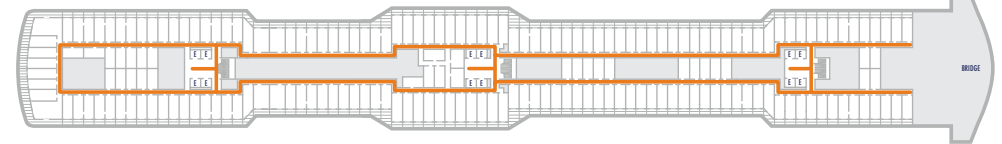

DECK 1—MAIN DECK

DECK 2—PLAZA DECK

DECK 3—PROMENADE DECK

DECK 4—BEETHOVEN DECK

DECK 5—GERSHWIN DECK

DECK 6—MOZART DECK

DECK 7—SCHUBERT DECK

DECK 8—NAVIGATION DECK

DECK 9—LIDO DECK

DECK 10—PANORAMA DECK

DECK 11—SUN DECK

DECK 12—OBSERVATION DECK

ACCESSIBILITY KEY

-  Accessible Restrooms
-  Wheelchair Accessible Routes
-  May require assistance with doors to access route

- Sun Deck
- Lido Deck
- Schubert Deck
- Gershwin Deck
- Promenade Deck
- Main Deck

- Observation Deck
- Panorama Deck
- Navigation Deck
- Mozart Deck
- Beethoven Deck
- Plaza Deck