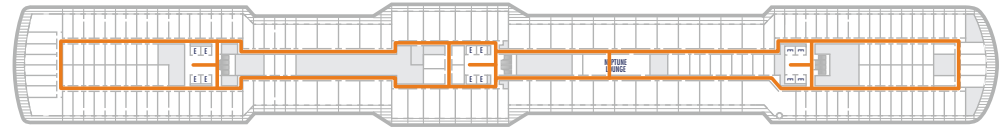

DECK 1—MAIN DECK

DECK 2—PLAZA DECK

DECK 3—PROMENADE DECK

DECK 4—BEETHOVEN DECK

DECK 5—GERSHWIN DECK

DECK 6—MOZART DECK

DECK 7—SCHUBERT DECK

DECK 8—NAVIGATION DECK

DECK 9—LIDO DECK

DECK 10—PANORAMA DECK

DECK 11—SUN DECK

DECK 12—OBSERVATION DECK

ACCESSIBILITY KEY

-  Accessible Restrooms
-  Wheelchair Accessible Routes
-  May require assistance with doors to access route

- Sun Deck
- Lido Deck
- Schubert Deck
- Gershwin Deck
- Promenade Deck
- Main Deck

- Observation Deck
- Panorama Deck
- Navigation Deck
- Mozart Deck
- Beethoven Deck
- Plaza Deck