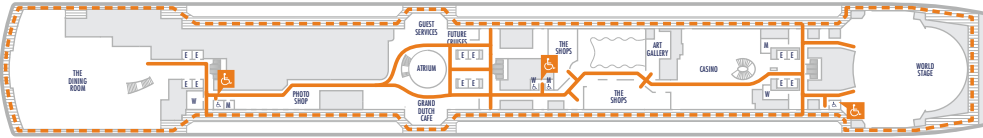

DECK 1—MAIN DECK

DECK 2—PLAZA DECK

DECK 3—PROMENADE DECK

DECK 4—BEETHOVEN DECK

DECK 5—GERSHWIN DECK

DECK 6—MOZART DECK

DECK 7—SCHUBERT DECK

DECK 8—NAVIGATION DECK

DECK 9—LIDO DECK

DECK 10—PANORAMA DECK

DECK 11—SUN DECK

DECK 12—OBSERVATION DECK

ACCESSIBILITY KEY

-  Accessible Restrooms
-  Wheelchair Accessible Routes
-  May require assistance with doors to access route

- Sun Deck
- Lido Deck
- Schubert Deck
- Gershwin Deck
- Promenade Deck
- Main Deck

- Observation Deck
- Panorama Deck
- Navigation Deck
- Mozart Deck
- Beethoven Deck
- Plaza Deck