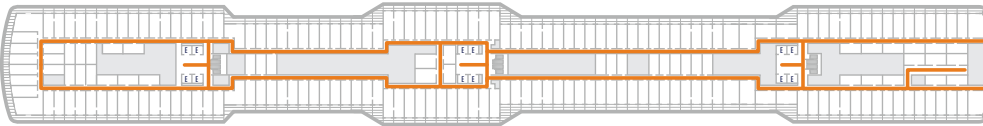

DECK 1—MAIN DECK

DECK 2—PLAZA DECK

DECK 3—PROMENADE DECK

DECK 4—BEETHOVEN DECK

DECK 5—GERSHWIN DECK

DECK 6—MOZART DECK

DECK 7—SCHUBERT DECK

DECK 8—NAVIGATION DECK

DECK 9—LIDO DECK

DECK 10—PANORAMA DECK

DECK 11—SUN DECK

DECK 12—OBSERVATION DECK

ACCESSIBILITY KEY

-  Accessible Restrooms
-  Wheelchair Accessible Routes
-  May require assistance with doors to access route

- Sun Deck
- Lido Deck
- Schubert Deck
- Gershwin Deck
- Promenade Deck
- Main Deck

- Observation Deck
- Panorama Deck
- Navigation Deck
- Mozart Deck
- Beethoven Deck
- Plaza Deck