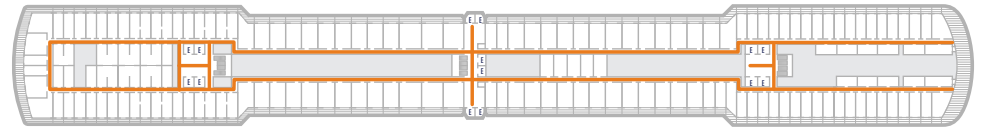

DECK 6—UPPER VERANDAH DECK