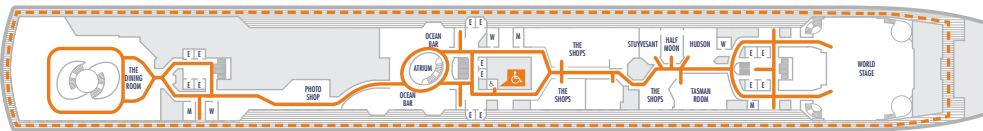

DECK 3—PROMENADE DECK