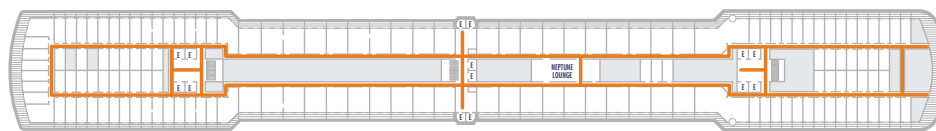

DECK 7—ROTTERDAM DECK