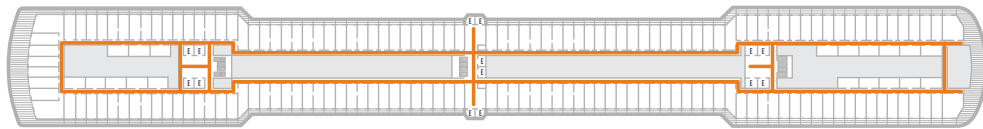

DECK 5—VERANDAH DECK