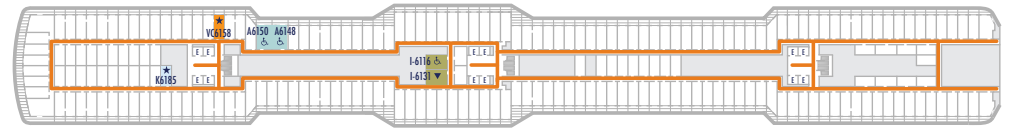

DECK A

DECK 1—MAIN DECK

DECK 2—PLAZA DECK

DECK 3—PROMENADE DECK

DECK 4—BEETHOVEN DECK

DECK 5—GERSHWIN DECK

ACCESSIBILITY KEY

- Accessible Restrooms
- May require assistance with doors to access route
- Fully Accessible
- Wheelchair Accessible Routes
- Fully Accessible with Single Side Approach
- Ambulatory Accessible
- Stairlift

For information regarding stateroom bedding configurations and accessibility features on our ships please visit the [Accessibility](#) section of our website.

DECK 6—MOZART DECK

DECK 7—SCHUBERT DECK

DECK 8—NAVIGATION DECK

DECK 9—LIDO DECK

DECK 10—PANORAMA DECK

DECK 11—SUN DECK

DECK 12—OBSERVATION DECK

DECK 14—SKY DECK

- Sun Deck
- Lido Deck
- Schubert Deck
- Gershwin Deck
- Promenade Deck
- Main Deck
- A Deck
- Sky Deck
- Observation Deck
- Panorama Deck
- Navigation Deck
- Mozart Deck
- Beethoven Deck
- Plaza Deck