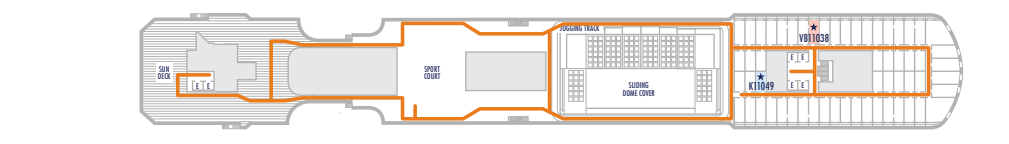

For information regarding stateroom bedding configurations and accessibility features on our ships please visit the [Accessibility](#) section of our website.

DECK 6—MOZART DECK

DECK 7—SCHUBERT DECK

DECK 8—NAVIGATION DECK

DECK 9—LIDO DECK

DECK 10—PANORAMA DECK

DECK 11—SUN DECK

DECK 12—OBSERVATION DECK

DECK 14—SKY DECK

- Sun Deck
- Lido Deck
- Schubert Deck
- Gershwin Deck
- Promenade Deck
- Main Deck
- A Deck
- Sky Deck
- Observation Deck
- Panorama Deck
- Navigation Deck
- Mozart Deck
- Beethoven Deck
- Plaza Deck