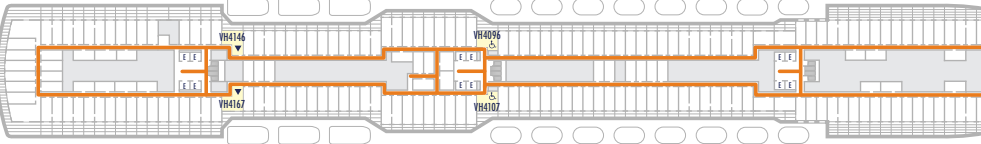

DECK A

DECK 1—MAIN DECK

DECK 2—PLAZA DECK

DECK 3—PROMENADE DECK

DECK 4—BEETHOVEN DECK

DECK 5—GERSHWIN DECK

ACCESSIBILITY KEY

- Accessible Restrooms
- May require assistance with doors to access route
- Fully Accessible
- Wheelchair Accessible Routes
- Fully Accessible with Single Side Approach
- Ambulatory Accessible
- Stairlift

For information regarding stateroom bedding configurations and accessibility features on our ships please visit the [Accessibility](#) section of our website.

DECK 6—MOZART DECK

DECK 7—SCHUBERT DECK

DECK 8—NAVIGATION DECK