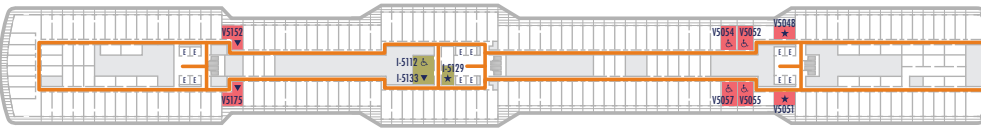

DECK A

DECK 1—MAIN DECK

DECK 2—PLAZA DECK

DECK 3—PROMENADE DECK

DECK 4—BEETHOVEN DECK

DECK 5—GERSHWIN DECK

ACCESSIBILITY KEY

- Accessible Restrooms
- May require assistance with doors to access route
- Fully Accessible
- Wheelchair Accessible Routes
- Fully Accessible with Single Side Approach
- Ambulatory Accessible
- Stairlift

For information regarding stateroom bedding configurations and accessibility features on our ships please visit the [Accessibility](#) section of our website.

DECK 6—MOZART DECK

DECK 7—SCHUBERT DECK

DECK 8—NAVIGATION DECK

DECK 9—LIDO DECK

DECK 10—PANORAMA DECK

DECK 11—SUN DECK

DECK 12—OBSERVATION DECK

DECK 14—SKY DECK

- Sun Deck
- Lido Deck
- Schubert Deck
- Gershwin Deck
- Promenade Deck
- Main Deck
- A Deck
- Sky Deck
- Observation Deck
- Panorama Deck
- Navigation Deck
- Mozart Deck
- Beethoven Deck
- Plaza Deck