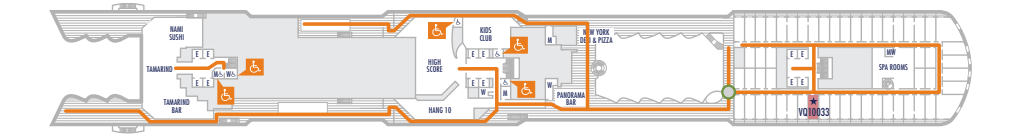

DECK A

DECK 1—MAIN DECK

DECK 2—PLAZA DECK

DECK 3—PROMENADE DECK

DECK 4—BEETHOVEN DECK

DECK 5—GERSHWIN DECK

ACCESSIBILITY KEY

- Accessible Restrooms
- May require assistance with doors to access route
- Fully Accessible
- Wheelchair Accessible Routes
- Fully Accessible with Single Side Approach
- Ambulatory Accessible
- Stairlift

For information regarding stateroom bedding configurations and accessibility features on our ships please visit the [Accessibility](#) section of our website.

DECK 6—MOZART DECK

DECK 7—SCHUBERT DECK

DECK 8—NAVIGATION DECK

DECK 9—LIDO DECK

DECK 10—PANORAMA DECK

DECK 11—SUN DECK

DECK 12—OBSERVATION DECK

DECK 14—SKY DECK

- Sun Deck
- Lido Deck
- Schubert Deck
- Gershwin Deck
- Promenade Deck
- Main Deck
- A Deck
- Sky Deck
- Observation Deck
- Panorama Deck
- Navigation Deck
- Mozart Deck
- Beethoven Deck
- Plaza Deck