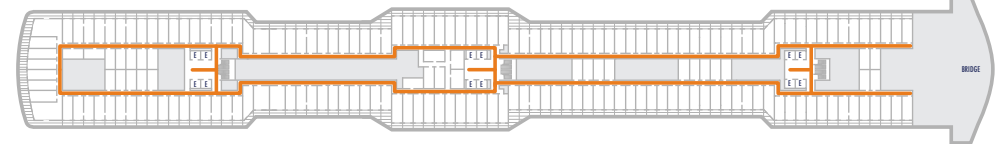

DECK 1—MAIN DECK

DECK 2—PLAZA DECK

DECK 3—PROMENADE DECK

DECK 4—BEETHOVEN DECK

DECK 5—GERSHWIN DECK

DECK 6—MOZART DECK

DECK 7—SCHUBERT DECK

DECK 8—NAVIGATION DECK

DECK 9—LIDO DECK

DECK 10—PANORAMA DECK

DECK 11—SUN DECK

DECK 12—OBSERVATION DECK

ACCESSIBILITY KEY

- Accessible Restrooms
- Wheelchair Accessible Routes
- May require assistance with doors to access route

- Sun Deck
- Lido Deck
- Schubert Deck
- Gershwin Deck
- Promenade Deck
- Main Deck

- Observation Deck
- Panorama Deck
- Navigation Deck
- Mozart Deck
- Beethoven Deck
- Plaza Deck