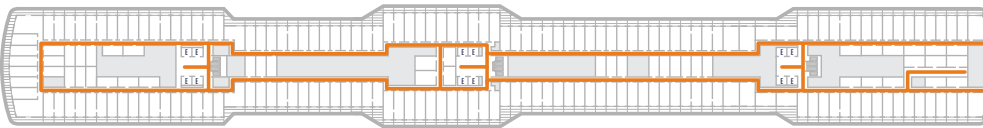

DECK 1—MAIN DECK

DECK 2—PLAZA DECK

DECK 3—PROMENADE DECK

DECK 4—BEETHOVEN DECK

DECK 5—GERSHWIN DECK

DECK 6—MOZART DECK

DECK 7—SCHUBERT DECK

DECK 8—NAVIGATION DECK

DECK 9—LIDO DECK

DECK 10—PANORAMA DECK

DECK 11—SUN DECK

DECK 12—OBSERVATION DECK

ACCESSIBILITY KEY

- Accessible Restrooms
- Wheelchair Accessible Routes
- May require assistance with doors to access route

- Sun Deck
- Lido Deck
- Schubert Deck
- Gershwin Deck
- Promenade Deck
- Main Deck

- Observation Deck
- Panorama Deck
- Navigation Deck
- Mozart Deck
- Beethoven Deck
- Plaza Deck