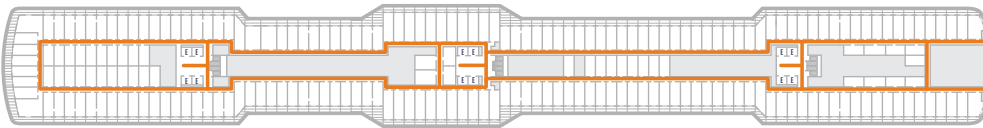

DECK 1—MAIN DECK

DECK 2—PLAZA DECK

DECK 3—PROMENADE DECK

DECK 4—BEETHOVEN DECK

DECK 5—GERSHWIN DECK

DECK 6—MOZART DECK

DECK 7—SCHUBERT DECK

DECK 8—NAVIGATION DECK

DECK 9—LIDO DECK

DECK 10—PANORAMA DECK

DECK 11—SUN DECK

DECK 12—OBSERVATION DECK

ACCESSIBILITY KEY

- Accessible Restrooms
- Wheelchair Accessible Routes
- May require assistance with doors to access route

- Sun Deck
- Lido Deck
- Schubert Deck
- Gershwin Deck
- Promenade Deck
- Main Deck

- Observation Deck
- Panorama Deck
- Navigation Deck
- Mozart Deck
- Beethoven Deck
- Plaza Deck