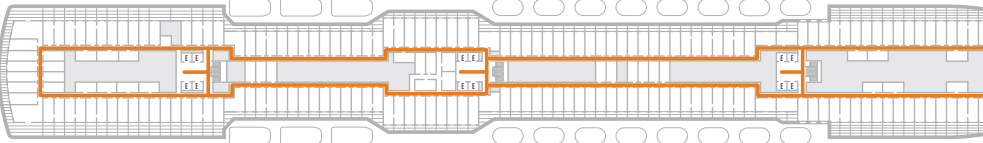

DECK 1—MAIN DECK

DECK 2—PLAZA DECK

DECK 3—PROMENADE DECK

DECK 4—BEETHOVEN DECK

DECK 5—GERSHWIN DECK

DECK 6—MOZART DECK

DECK 7—SCHUBERT DECK

DECK 8—NAVIGATION DECK

DECK 9—LIDO DECK

DECK 10—PANORAMA DECK

DECK 11—SUN DECK

DECK 12—OBSERVATION DECK

ACCESSIBILITY KEY

- Accessible Restrooms
- Wheelchair Accessible Routes
- May require assistance with doors to access route

- Sun Deck
- Lido Deck
- Schubert Deck
- Gershwin Deck
- Promenade Deck
- Main Deck

- Observation Deck
- Panorama Deck
- Navigation Deck
- Mozart Deck
- Beethoven Deck
- Plaza Deck