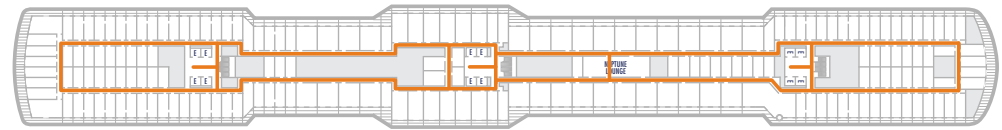

DECK 1—MAIN DECK

DECK 2—PLAZA DECK

DECK 3—PROMENADE DECK

DECK 4—BEETHOVEN DECK

DECK 5—GERSHWIN DECK

DECK 6—MOZART DECK

DECK 7—SCHUBERT DECK

DECK 8—NAVIGATION DECK

DECK 9—LIDO DECK

DECK 10—PANORAMA DECK

DECK 11—SUN DECK

DECK 12—OBSERVATION DECK

ACCESSIBILITY KEY

- Accessible Restrooms
- Wheelchair Accessible Routes
- May require assistance with doors to access route

- Sun Deck
- Lido Deck
- Schubert Deck
- Gershwin Deck
- Promenade Deck
- Main Deck

- Observation Deck
- Panorama Deck
- Navigation Deck
- Mozart Deck
- Beethoven Deck
- Plaza Deck