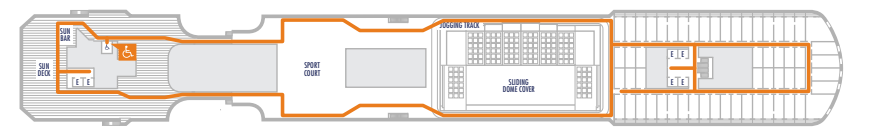

DECK 1—MAIN DECK

DECK 2—PLAZA DECK

DECK 3—PROMENADE DECK

DECK 4—BEETHOVEN DECK

DECK 5—GERSHWIN DECK

DECK 6—MOZART DECK

DECK 7—SCHUBERT DECK

DECK 8—NAVIGATION DECK

DECK 9—LIDO DECK

DECK 10—PANORAMA DECK

DECK 11—SUN DECK

DECK 12—OBSERVATION DECK

ACCESSIBILITY KEY

- Accessible Restrooms
- Wheelchair Accessible Routes
- May require assistance with doors to access route

- Sun Deck
- Lido Deck
- Schubert Deck
- Gershwin Deck
- Promenade Deck
- Main Deck

- Observation Deck
- Panorama Deck
- Navigation Deck
- Mozart Deck
- Beethoven Deck
- Plaza Deck