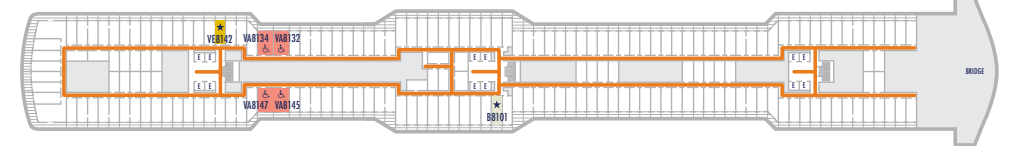

DECK 8—NAVIGATION DECK