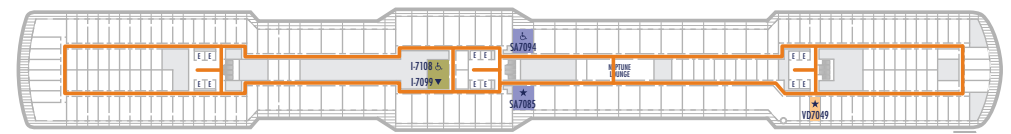

DECK 7—SCHUBERT DECK