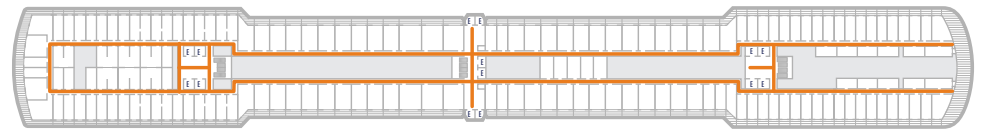

DECK 6—UPPER VERANDAH DECK

ACCESSIBILITY KEY

- Accessible Restrooms
- Wheelchair Accessible Routes
- May require assistance with doors to access route