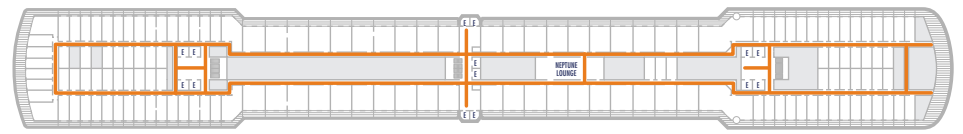

DECK 7—ROTTERDAM DECK