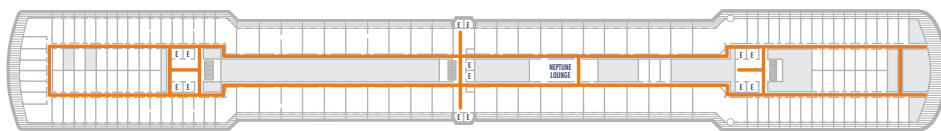

DECK 7—ROTTERDAM DECK