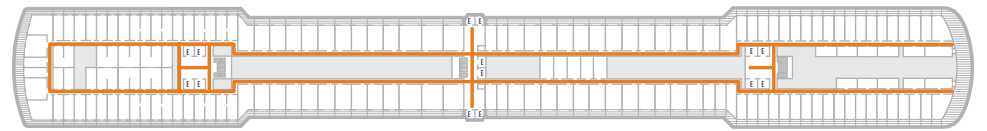

DECK 6—UPPER VERANDAH DECK