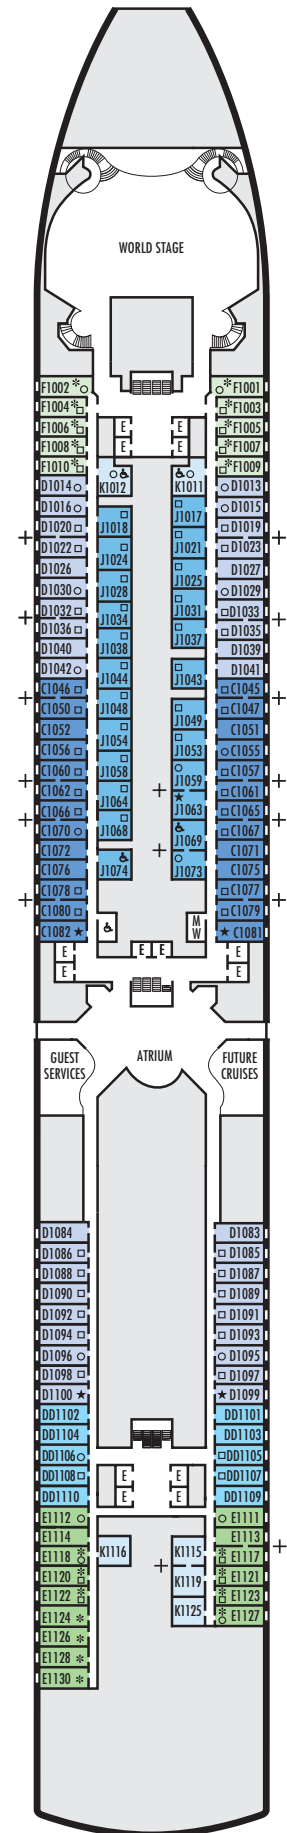

STATEROOM SYMBOL LEGEND

- Quad (2 lower beds, 1 sofa bed, 1 upper)
- Triple (2 lower beds, 1 sofa bed)
- △ Partial sea view
- X Fully obstructed view
- + Connecting rooms
- * Shower only
- ♣ Single sink vanity
- ◆ Staterooms have solid steel verandah railings instead of clear-view Plexiglas® railings

ACCESSIBILITY STATEROOM SYMBOL LEGEND

- ♿ **Fully Accessible:** Suites SA7058 & SA7057 and staterooms J1074, J1069, K1012 & K1011 have a roll-in shower only
- ▼ **Fully Accessible with Single Side Approach:** Suites SY5002 & SY5001 have a tub and roll-in shower. Staterooms VB6002, VB6001 & I-8033 have roll-in shower only.
- ★ **Ambulatory Accessible:** Staterooms VA8119, VA8116, VA8026, VA8025, V6052, V6049, V5140, V5135, V5054, V5051, VA4134, VA4131, H4092, H4089, VA4052, VA4051, D1100, D1099, C1082, C1081 & J1063 have a shower with no threshold

For more information regarding accessibility features on our ships please visit the [Accessibility](#) section of our website.

OCEAN-VIEW STATEROOMS

- C ■ D ■ DD ■ E ■ F
- Large:** 2 lower beds convertible to 1 queen-size bed, bathtub & shower. Approximately 169–267 sq. ft.

INTERIOR STATEROOMS

- J ■ K
- Large or Standard:** 2 lower beds convertible to 1 queen-size bed, shower. Approximately 141–284 sq. ft.

DECK 1—MAIN DECK Staterooms 1001–1130

Main Deck

NIEUW AMSTERDAM

DECK PLANS & STATEROOMS