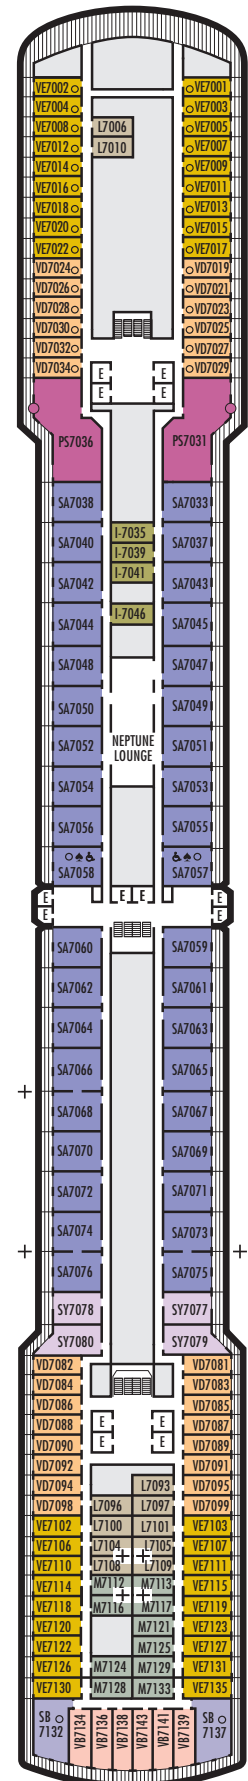

SA SB
Neptune Suites: 2 lower beds convertible to 1 king-size bed, bathroom with dual-sink vanity, full-size whirlpool bath & shower & additional shower stall, large sitting area, dressing room, private verandah, 1 sofa bed for 2 persons, floor-to-ceiling windows.
Approximately 506-590 sq. ft. including verandah.

SY
Signature Suites: 2 lower beds convertible to 1 queen-size bed, bathroom with dual-sink vanity, full-size whirlpool bath & shower & additional shower stall, large sitting area, private verandah, 1 sofa bed for 1 person, floor-to-ceiling windows.
Approximately 273-456 sq. ft. including verandah.

VERANDAH STATEROOMS

VB VD VE
Verandah: 2 lower beds convertible to 1 queen-size bed, bathtub & shower, sitting area, private verandah, floor-to-ceiling windows.
Approximately 213-379 sq. ft. including verandah.

INTERIOR STATEROOMS

I
Large: 2 lower beds convertible to 1 queen-size bed, shower.
Approximately 141-284 sq. ft.

L M
Standard: 2 lower beds convertible to 1 queen-size bed, shower.
Approximately 141-284 sq. ft.

Rotterdam Deck