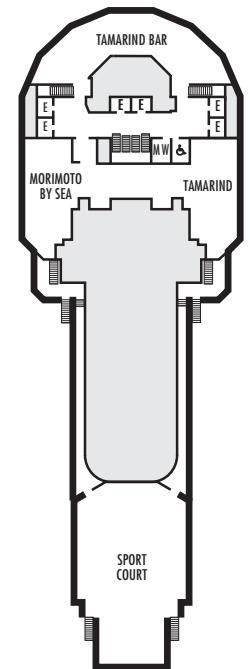

STATEROOM SYMBOL LEGEND

- Quad (2 lower beds, 1 sofa bed, 1 upper)
- Triple (2 lower beds, 1 sofa bed)
- △ Partial sea view
- × Fully obstructed view
- + Connecting rooms
- Shower only
- ♣ Single sink vanity
- Staterooms have solid steel verandah railings instead of clear-view Plexiglas® railings

ACCESSIBILITY STATEROOM SYMBOL LEGEND

- ♿ **Fully Accessible:** Suites SA7058 & SA7057 and staterooms J1074, J1069, K1012 & K1011 have a roll-in shower only
- ▼ **Fully Accessible with Single Side Approach:** Suites SY5002 & SY5001 have a tub and roll-in shower. Staterooms VB6002, VB6001 & I-8033 have roll-in shower only.
- ★ **Ambulatory Accessible:** Staterooms VA8119, VA8116, VA8026, VA8025, V6052, V6049, V5140, V5135, V5054, V5051, VA4134, VA4131, H4092, H4089, VA4052, VA4051, D1100, D1099, C1082, C1081 & J1063 have a shower with no threshold

For more information regarding accessibility features on our ships please visit the [Accessibility](#) section of our website.

VERANDAH SPA STATEROOMS

■ VQ

Verandah Spa: 2 lower beds convertible to 1 queen-size bed, bathtub & shower, sitting area, private verandah, floor-to-ceiling windows. VQ staterooms 11001–11010 have viewing balconies. Approximately 213–379 sq. ft. including verandah.