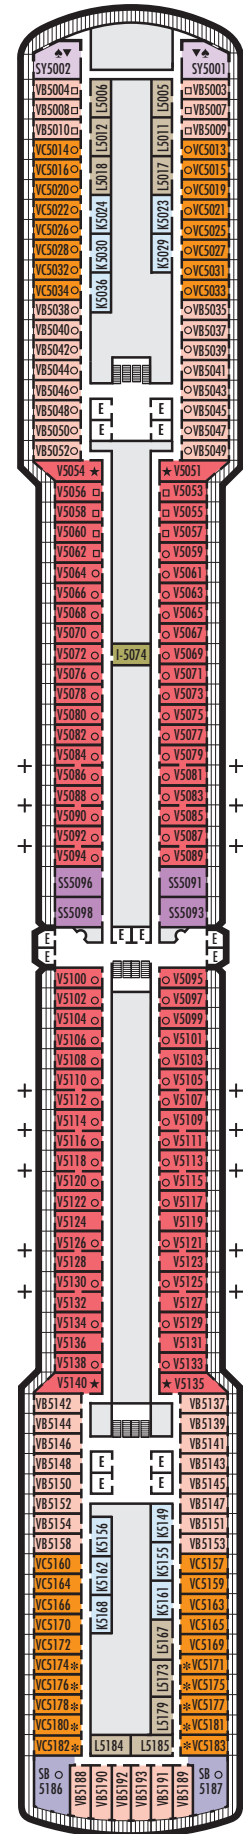

For more information regarding accessibility features on our ships please visit the [Accessibility](#) section of our website.

VERANDAH SUITES

SB

Neptune Suites: 2 lower beds convertible to 1 king-size bed, bathroom with dual-sink vanity, full-size whirlpool bath & shower & additional shower stall, large sitting area, dressing room, private verandah, 1 sofa bed for 2 persons, floor-to-ceiling windows.
Approximately 506–590 sq. ft. including verandah.

SS SY

Signature Suites: 2 lower beds convertible to 1 queen-size bed, bathroom with dual-sink vanity, full-size whirlpool bath & shower & additional shower stall, large sitting area, private verandah, 1 sofa bed for 1 person, floor-to-ceiling windows.
Approximately 273–456 sq. ft. including verandah.

VERANDAH STATEROOMS

V VB VC

Verandah: 2 lower beds convertible to 1 queen-size bed, bathtub & shower, sitting area, private verandah, floor-to-ceiling windows.
Approximately 213–379 sq. ft. including verandah.

INTERIOR STATEROOMS

I

Large: 2 lower beds convertible to 1 queen-size bed, shower.
Approximately 141–284 sq. ft.

K

Large or Standard: 2 lower beds convertible to 1 queen-size bed, shower.
Approximately 141–284 sq. ft.

L

Standard: 2 lower beds convertible to 1 queen-size bed, shower.
Approximately 141–284 sq. ft.

Verandah Deck