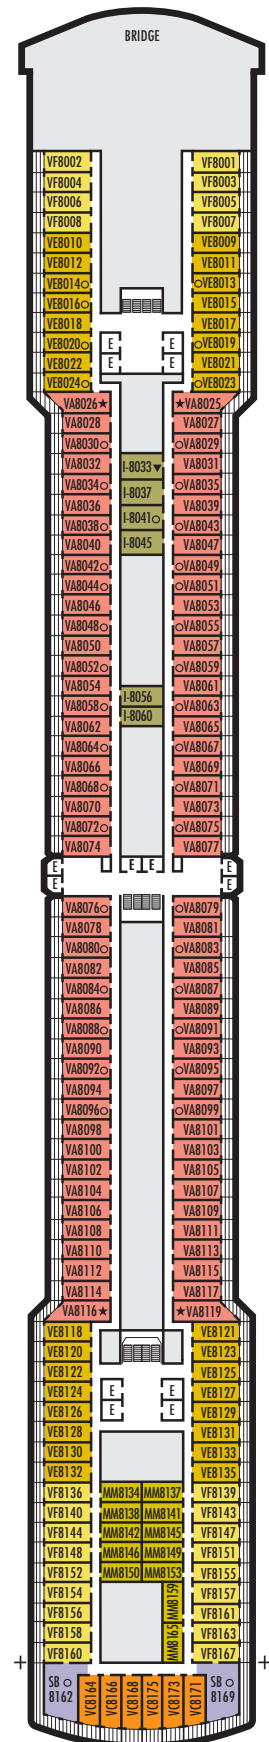

- ♿ **Fully Accessible:** Suites SA7058 & SA7057 and staterooms J1074, J1069, K1012 & K1011 have a roll-in shower only
- ▼ **Fully Accessible with Single Side Approach:** Suites SY5002 & SY5001 have a tub and roll-in shower. Staterooms VB6002, VB6001 & I-8033 have roll-in shower only.
- ★ **Ambulatory Accessible:** Staterooms VA8119, VA8116, VA8026, VA8025, V6052, V6049, V5140, V5135, V5054, V5051, VA4134, VA4131, H4092, H4089, VA4052, VA4051, D1100, D1099, C1082, C1081 & J1063 have a shower with no threshold

For more information regarding accessibility features on our ships please visit the [Accessibility](#) section of our website.

VERANDAH SUITES

SB

Neptune Suites: 2 lower beds convertible to 1 king-size bed, bathroom with dual-sink vanity, full-size whirlpool bath & shower & additional shower stall, large sitting area, dressing room, private verandah, 1 sofa bed for 2 persons, floor-to-ceiling windows.
Approximately 506–590 sq. ft. including verandah.

VERANDAH STATEROOMS

VA VC VE VF

Verandah: 2 lower beds convertible to 1 queen-size bed, bathtub & shower, sitting area, private verandah, floor-to-ceiling windows.
Approximately 213–379 sq. ft. including verandah.

INTERIOR STATEROOMS

I

Large: 2 lower beds convertible to 1 queen-size bed, shower.
Approximately 141–284 sq. ft.

MM

Standard: 2 lower beds convertible to 1 queen-size bed, shower.
Approximately 141–284 sq. ft.

Navigation Deck