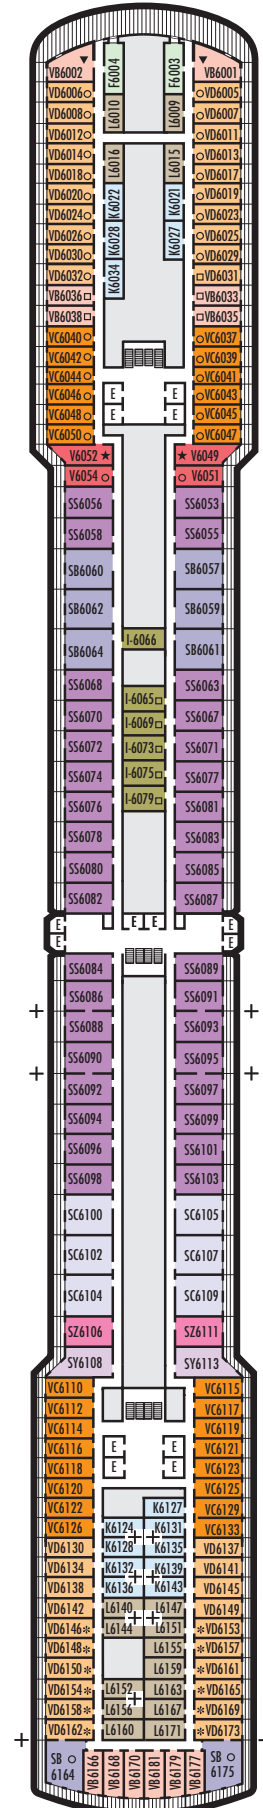

ACCESSIBILITY STATEROOM SYMBOL LEGEND

- ♿ **Fully Accessible:** Suites SA7058 & SA7057 and staterooms J1074, J1069, K1012 & K1011 have a roll-in shower only
- ▼ **Fully Accessible with Single Side Approach:** Suites SY5002 & SY5001 have a tub and roll-in shower. Staterooms VB6002, VB6001 & I-8033 have roll-in shower only.
- ★ **Ambulatory Accessible:** Staterooms VA8119, VA8116, VA8026, VA8025, V6052, V6049, V5140, V5135, V5054, V5051, VA4134, VA4131, H4092, H4089, VA4052, VA4051, D1100, D1099, C1082, C1081 & J1063 have a shower with no threshold

INTERIOR STATEROOMS

I

Large: 2 lower beds convertible to 1 queen-size bed, shower. Approximately 141–284 sq. ft.

K

Large or Standard: 2 lower beds convertible to 1 queen-size bed, shower. Approximately 141–284 sq. ft.

K

Large or Standard: 2 lower beds convertible to 1 queen-size bed, shower.
Approximately 141–284 sq. ft.

L

Standard: 2 lower beds convertible to 1 queen-size bed, shower.
Approximately 141–284 sq. ft.

Upper Verandah Deck