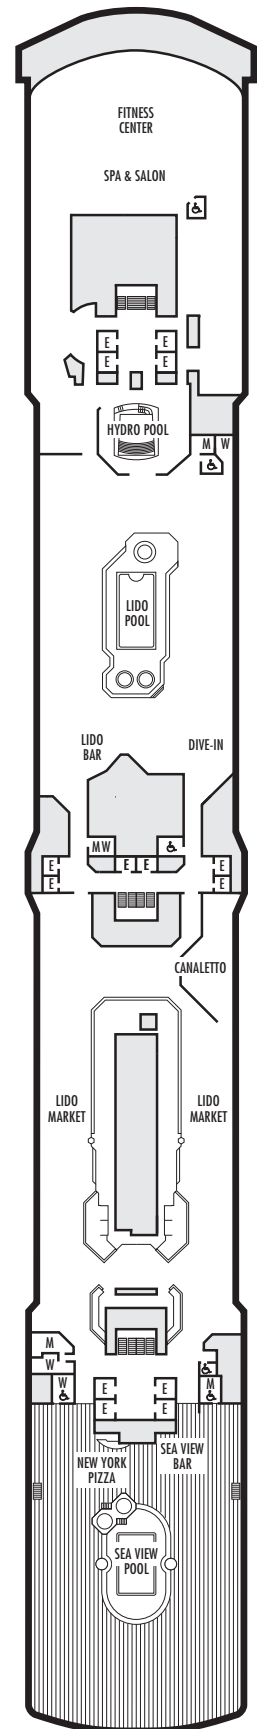

Important Note: Not all staterooms within each category have the same furniture configuration and/or facilities. Appropriate symbols within the rooms on the deck plans describe differences from the stateroom descriptions below. All information is subject to change.

STATEROOM SYMBOL LEGEND

- Quad (2 lower beds, 1 sofa bed, 1 upper)
- Triple (2 lower beds, 1 sofa bed)
- △ Partial sea view
- × Fully obstructed view
- + Connecting rooms
- Shower only
- ♣ Single sink vanity
- Staterooms have solid steel verandah railings instead of clear-view Plexiglas® railings

ACCESSIBILITY STATEROOM SYMBOL LEGEND

- ♿ **Fully Accessible:** Suites SA7058 & SA7057 and staterooms J1074, J1069, K1012 & K1011 have a roll-in shower only
- ▼ **Fully Accessible with Single Side Approach:** Suites SY5002 & SY5001 have a tub and roll-in shower. Staterooms VB6002, VB6001 & I-8033 have roll-in shower only.
- ★ **Ambulatory Accessible:** Staterooms VA8119, VA8116, VA8026, VA8025, V6052, V6049, V5140, V5135, V5054, V5051, VA4134, VA4131, H4092, H4089, VA4052, VA4051, D1100, D1099, C1082, C1081 & J1063 have a shower with no threshold

For more information regarding accessibility features on our ships please visit the [Accessibility](#) section of our website.

Lido Deck