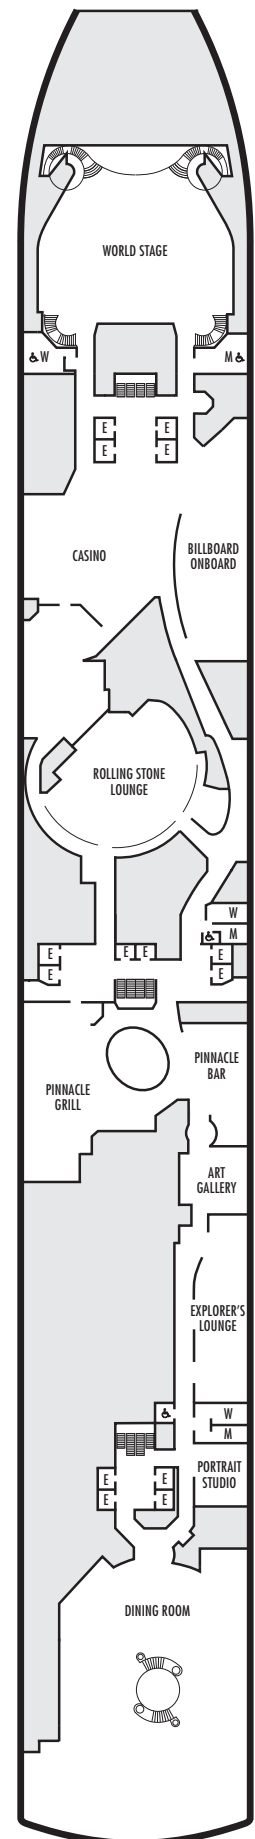

Important Note: Not all staterooms within each category have the same furniture configuration and/or facilities. Appropriate symbols within the rooms on the deck plans describe differences from the stateroom descriptions below. All information is subject to change.

STATEROOM SYMBOL LEGEND

- Quad (2 lower beds, 1 sofa bed, 1 upper)
- Triple (2 lower beds, 1 sofa bed)
- △ Partial sea view
- × Fully obstructed view
- + Connecting rooms
- Shower only
- ♣ Single sink vanity
- Staterooms have solid steel verandah railings instead of clear-view Plexiglas® railings

ACCESSIBILITY STATEROOM SYMBOL LEGEND

- ♿ **Fully Accessible:** Suites SA7058 & SA7057 and staterooms J1074, J1069, K1012 & K1011 have a roll-in shower only
- ▼ **Fully Accessible with Single Side Approach:** Suites SY5002 & SY5001 have a tub and roll-in shower. Staterooms VB6002, VB6001 & I-8033 have roll-in shower only.
- ★ **Ambulatory Accessible:** Staterooms VA8119, VA8116, VA8026, VA8025, V6052, V6049, V5140, V5135, V5054, V5051, VA4134, VA4131, H4092, H4089, VA4052, VA4051, D1100, D1099, C1082, C1081 & J1063 have a shower with no threshold

For more information regarding accessibility features on our ships please visit the [Accessibility](#) section of our website.

Lower Promenade Deck