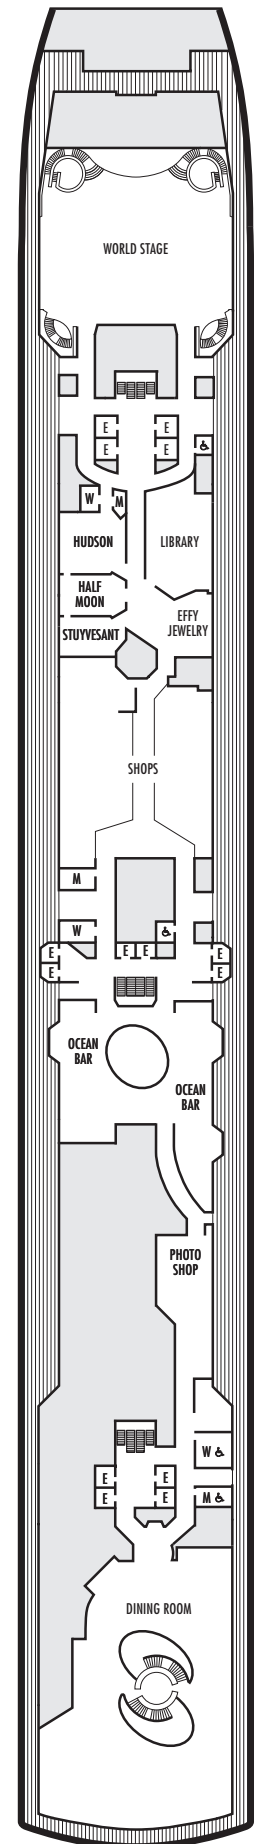

Important Note: Not all staterooms within each category have the same furniture configuration and/or facilities. Appropriate symbols within the rooms on the deck plans describe differences from the stateroom descriptions below. All information is subject to change.

STATEROOM SYMBOL LEGEND

- Quad (2 lower beds, 1 sofa bed, 1 upper)
- Triple (2 lower beds, 1 sofa bed)
- △ Partial sea view
- X Fully obstructed view
- + Connecting rooms
- Shower only
- ♣ Single sink vanity
- Staterooms have solid steel verandah railings instead of clear-view Plexiglas® railings

ACCESSIBILITY STATEROOM SYMBOL LEGEND

- ♿ **Fully Accessible:** Suites SA7058 & SA7057 and staterooms J1074, J1069, K1012 & K1011 have a roll-in shower only
- ▼ **Fully Accessible with Single Side Approach:** Suites SY5002 & SY5001 have a tub and roll-in shower. Staterooms VB6002, VB6001 & I-8033 have roll-in shower only.
- ★ **Ambulatory Accessible:** Staterooms VA8119, VA8116, VA8026, VA8025, V6052, V6049, V5140, V5135, V5054, V5051, VA4134, VA4131, H4092, H4089, VA4052, VA4051, D1100, D1099, C1082, C1081 & J1063 have a shower with no threshold

For more information regarding accessibility features on our ships please visit the [Accessibility](#) section of our website.

Promenade Deck