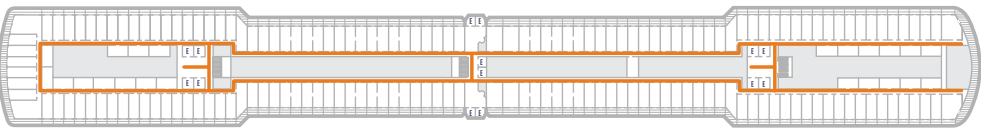

DECK 1—MAIN DECK

DECK 2—LOWER PROMENADE DECK

DECK 3—PROMENADE DECK

DECK 4—UPPER PROMENADE DECK

DECK 5—VERANDAH DECK

DECK 6—UPPER VERANDAH DECK

DECK 7—ROTTERDAM DECK

DECK 8—NAVIGATION DECK

DECK 9—LIDO DECK

DECK 10—PANORAMA DECK

DECK 11—OBSERVATION DECK

ACCESSIBILITY KEY

- Accessible Restrooms
- Wheelchair Accessible Routes
- May require assistance with doors to access route

- Observation Deck
- Lido Deck
- Rotterdam Deck
- Verandah Deck
- Promenade Deck
- Main Deck

- Panorama Deck
- Navigation Deck
- Upper Verandah Deck
- Upper Promenade Deck
- Lower Promenade Deck