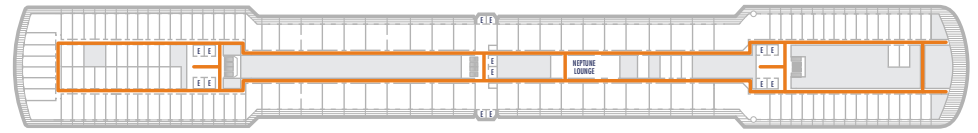

DECK 1—MAIN DECK

DECK 2—LOWER PROMENADE DECK

DECK 3—PROMENADE DECK

DECK 4—UPPER PROMENADE DECK

DECK 5—VERANDAH DECK

DECK 6—UPPER VERANDAH DECK

DECK 7—ROTTERDAM DECK

DECK 8—NAVIGATION DECK

DECK 9—LIDO DECK

DECK 10—PANORAMA DECK

DECK 11—OBSERVATION DECK

ACCESSIBILITY KEY

- Accessible Restrooms
- Wheelchair Accessible Routes
- May require assistance with doors to access route

- Observation Deck
- Lido Deck
- Rotterdam Deck
- Verandah Deck
- Promenade Deck
- Main Deck

- Panorama Deck
- Navigation Deck
- Upper Verandah Deck
- Upper Promenade Deck
- Lower Promenade Deck