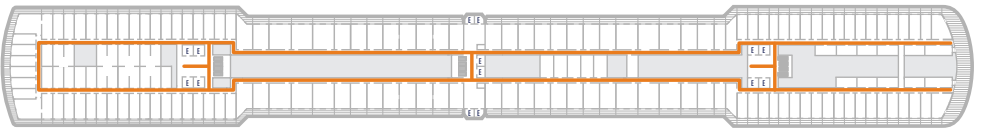

DECK 1—MAIN DECK

DECK 2—LOWER PROMENADE DECK

DECK 3—PROMENADE DECK

DECK 4—UPPER PROMENADE DECK

DECK 5—VERANDAH DECK

DECK 6—UPPER VERANDAH DECK

DECK 7—ROTTERDAM DECK

DECK 8—NAVIGATION DECK

DECK 9—LIDO DECK

DECK 10—PANORAMA DECK

DECK 11—OBSERVATION DECK

ACCESSIBILITY KEY

- Accessible Restrooms
- Wheelchair Accessible Routes
- May require assistance with doors to access route

- Observation Deck
- Lido Deck
- Rotterdam Deck
- Verandah Deck
- Promenade Deck
- Main Deck

- Panorama Deck
- Navigation Deck
- Upper Verandah Deck
- Upper Promenade Deck
- Lower Promenade Deck