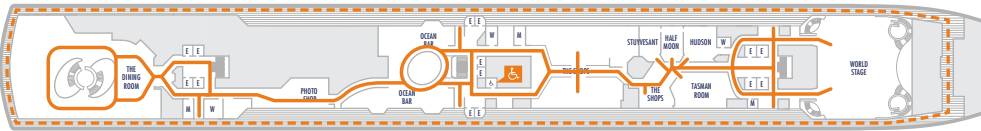

DECK 1—MAIN DECK

DECK 2—LOWER PROMENADE DECK

DECK 3—PROMENADE DECK

DECK 4—UPPER PROMENADE DECK

DECK 5—VERANDAH DECK

DECK 6—UPPER VERANDAH DECK

DECK 7—ROTTERDAM DECK

DECK 8—NAVIGATION DECK

DECK 9—LIDO DECK

DECK 10—PANORAMA DECK

DECK 11—OBSERVATION DECK

ACCESSIBILITY KEY

- Accessible Restrooms
- Wheelchair Accessible Routes
- May require assistance with doors to access route

- Observation Deck
- Lido Deck
- Rotterdam Deck
- Verandah Deck
- Promenade Deck
- Main Deck

- Panorama Deck
- Navigation Deck
- Upper Verandah Deck
- Upper Promenade Deck
- Lower Promenade Deck