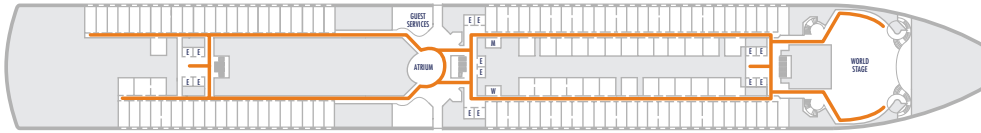

DECK 1—MAIN DECK

DECK 2—LOWER PROMENADE DECK

DECK 3—PROMENADE DECK

DECK 4—UPPER PROMENADE DECK

DECK 5—VERANDAH DECK

DECK 6—UPPER VERANDAH DECK

DECK 7—ROTTERDAM DECK

DECK 8—NAVIGATION DECK

DECK 9—LIDO DECK

DECK 10—PANORAMA DECK

DECK 11—OBSERVATION DECK

ACCESSIBILITY KEY

- Accessible Restrooms
- Wheelchair Accessible Routes
- May require assistance with doors to access route

- Observation Deck
- Lido Deck
- Rotterdam Deck
- Verandah Deck
- Promenade Deck
- Main Deck

- Panorama Deck
- Navigation Deck
- Upper Verandah Deck
- Upper Promenade Deck
- Lower Promenade Deck