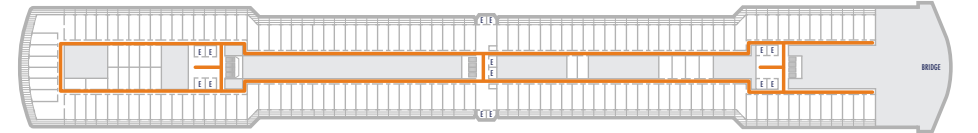

DECK 1—MAIN DECK

DECK 2—LOWER PROMENADE DECK

DECK 3—PROMENADE DECK

DECK 4—UPPER PROMENADE DECK

DECK 5—VERANDAH DECK

DECK 6—UPPER VERANDAH DECK

DECK 7—ROTTERDAM DECK

DECK 8—NAVIGATION DECK

DECK 9—LIDO DECK

DECK 10—PANORAMA DECK

DECK 11—OBSERVATION DECK

ACCESSIBILITY KEY

- Accessible Restrooms
- Wheelchair Accessible Routes
- May require assistance with doors to access route

- Observation Deck
- Lido Deck
- Rotterdam Deck
- Verandah Deck
- Promenade Deck
- Main Deck

- Panorama Deck
- Navigation Deck
- Upper Verandah Deck
- Upper Promenade Deck
- Lower Promenade Deck