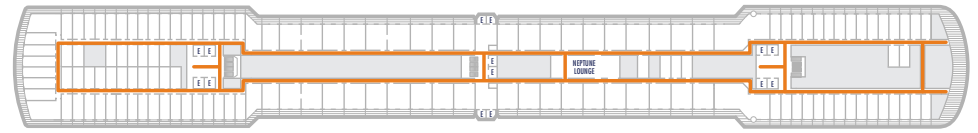

DECK 1—MAIN DECK

DECK 2—LOWER PROMENADE DECK

DECK 3—PROMENADE DECK

DECK 4—UPPER PROMENADE DECK

DECK 5—VERANDAH DECK

DECK 6—UPPER VERANDAH DECK

DECK 7—ROTTERDAM DECK

DECK 8—NAVIGATION DECK

DECK 9—LIDO DECK

DECK 10—PANORAMA DECK

DECK 11—OBSERVATION DECK

ACCESSIBILITY KEY

- Accessible Restrooms
- Wheelchair Accessible Routes
- May require assistance with doors to access route

- Observation Deck
- Lido Deck
- Rotterdam Deck
- Verandah Deck
- Promenade Deck
- Main Deck
- Panorama Deck
- Navigation Deck
- Upper Verandah Deck
- Upper Promenade Deck
- Lower Promenade Deck