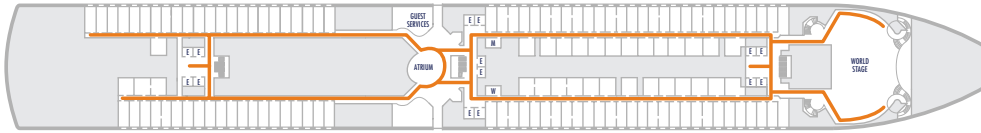

DECK 1—MAIN DECK

DECK 2—LOWER PROMENADE DECK

DECK 3—PROMENADE DECK

DECK 4—UPPER PROMENADE DECK

DECK 5—VERANDAH DECK

DECK 6—UPPER VERANDAH DECK

DECK 7—ROTTERDAM DECK

DECK 8—NAVIGATION DECK

DECK 9—LIDO DECK

DECK 10—PANORAMA DECK

DECK 11—OBSERVATION DECK

ACCESSIBILITY KEY

- Accessible Restrooms
- Wheelchair Accessible Routes
- May require assistance with doors to access route

- Observation Deck
- Lido Deck
- Rotterdam Deck
- Verandah Deck
- Promenade Deck
- Main Deck
- Panorama Deck
- Navigation Deck
- Upper Verandah Deck
- Upper Promenade Deck
- Lower Promenade Deck