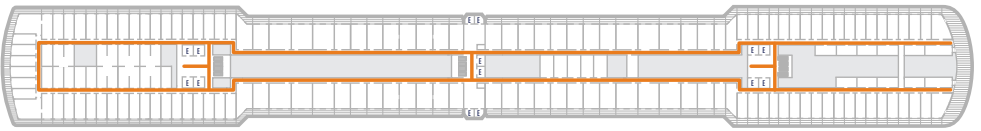

DECK 1—MAIN DECK

DECK 2—LOWER PROMENADE DECK

DECK 3—PROMENADE DECK

DECK 4—UPPER PROMENADE DECK

DECK 5—VERANDAH DECK

DECK 6—UPPER VERANDAH DECK

DECK 7—ROTTERDAM DECK

DECK 8—NAVIGATION DECK

DECK 9—LIDO DECK

DECK 10—PANORAMA DECK

DECK 11—OBSERVATION DECK

ACCESSIBILITY KEY

- Accessible Restrooms
- Wheelchair Accessible Routes
- May require assistance with doors to access route

- Observation Deck
- Lido Deck
- Rotterdam Deck
- Verandah Deck
- Promenade Deck
- Main Deck
- Panorama Deck
- Navigation Deck
- Upper Verandah Deck
- Upper Promenade Deck
- Lower Promenade Deck