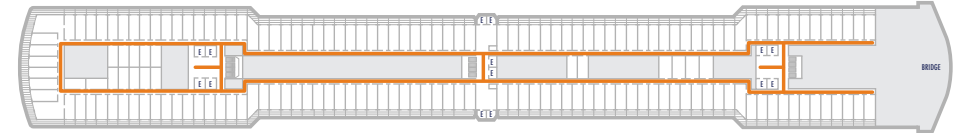

DECK 1—MAIN DECK

DECK 2—LOWER PROMENADE DECK

DECK 3—PROMENADE DECK

DECK 4—UPPER PROMENADE DECK

DECK 5—VERANDAH DECK

DECK 6—UPPER VERANDAH DECK

DECK 7—ROTTERDAM DECK

DECK 8—NAVIGATION DECK

DECK 9—LIDO DECK

DECK 10—PANORAMA DECK

DECK 11—OBSERVATION DECK

ACCESSIBILITY KEY

- Accessible Restrooms
- Wheelchair Accessible Routes
- May require assistance with doors to access route

- Observation Deck
- Lido Deck
- Rotterdam Deck
- Verandah Deck
- Promenade Deck
- Main Deck
- Panorama Deck
- Navigation Deck
- Upper Verandah Deck
- Upper Promenade Deck
- Lower Promenade Deck