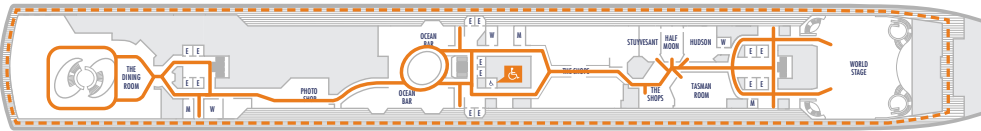

DECK 1—MAIN DECK

DECK 2—LOWER PROMENADE DECK

DECK 3—PROMENADE DECK

DECK 4—UPPER PROMENADE DECK

DECK 5—VERANDAH DECK

DECK 6—UPPER VERANDAH DECK

DECK 7—ROTTERDAM DECK

DECK 8—NAVIGATION DECK

DECK 9—LIDO DECK

DECK 10—PANORAMA DECK

DECK 11—OBSERVATION DECK

ACCESSIBILITY KEY

- Accessible Restrooms
- Wheelchair Accessible Routes
- May require assistance with doors to access route

- Observation Deck
- Lido Deck
- Rotterdam Deck
- Verandah Deck
- Promenade Deck
- Main Deck
- Panorama Deck
- Navigation Deck
- Upper Verandah Deck
- Upper Promenade Deck
- Lower Promenade Deck