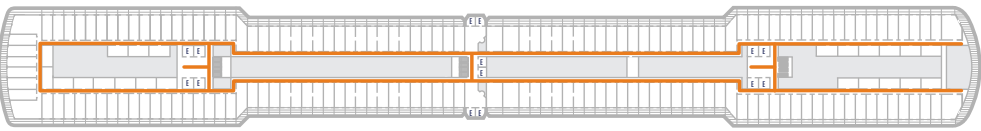

DECK 1—MAIN DECK

DECK 2—LOWER PROMENADE DECK

DECK 3—PROMENADE DECK

DECK 4—UPPER PROMENADE DECK

DECK 5—VERANDAH DECK

DECK 6—UPPER VERANDAH DECK

DECK 7—ROTTERDAM DECK

DECK 8—NAVIGATION DECK

DECK 9—LIDO DECK

DECK 10—PANORAMA DECK

DECK 11—OBSERVATION DECK

ACCESSIBILITY KEY

- Accessible Restrooms
- Wheelchair Accessible Routes
- May require assistance with doors to access route

- Observation Deck
- Lido Deck
- Rotterdam Deck
- Verandah Deck
- Promenade Deck
- Main Deck
- Panorama Deck
- Navigation Deck
- Upper Verandah Deck
- Upper Promenade Deck
- Lower Promenade Deck