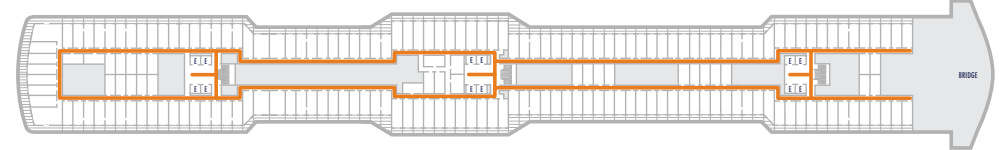

DECK 1—MAIN DECK

DECK 2—PLAZA DECK

DECK 3—PROMENADE DECK

DECK 4—BEETHOVEN DECK

DECK 5—GERSHWIN DECK

DECK 6—MOZART DECK

DECK 7—SCHUBERT DECK

DECK 8—NAVIGATION DECK

DECK 9—LIDO DECK

DECK 10—PANORAMA DECK

DECK 11—SUN DECK

DECK 12—OBSERVATION DECK

ACCESSIBILITY KEY

- Accessible Restrooms
- Wheelchair Accessible Routes
- May require assistance with doors to access route

- Sun Deck
- Lido Deck
- Schubert Deck
- Gershwin Deck
- Promenade Deck
- Main Deck

- Observation Deck
- Panorama Deck
- Navigation Deck
- Mozart Deck
- Beethoven Deck
- Plaza Deck