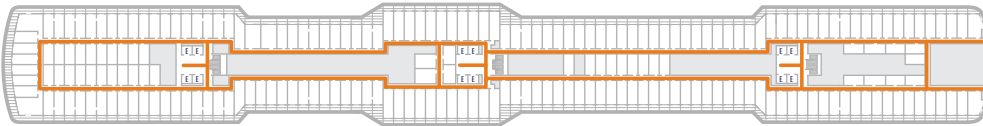

DECK 1—MAIN DECK

DECK 2—PLAZA DECK

DECK 3—PROMENADE DECK

DECK 4—BEETHOVEN DECK

DECK 5—GERSHWIN DECK

DECK 6—MOZART DECK

DECK 7—SCHUBERT DECK

DECK 8—NAVIGATION DECK

DECK 9—LIDO DECK

DECK 10—PANORAMA DECK

DECK 11—SUN DECK

DECK 12—OBSERVATION DECK

ACCESSIBILITY KEY

- Accessible Restrooms
- Wheelchair Accessible Routes
- May require assistance with doors to access route

- Sun Deck
- Lido Deck
- Schubert Deck
- Gershwin Deck
- Promenade Deck
- Main Deck

- Observation Deck
- Panorama Deck
- Navigation Deck
- Mozart Deck
- Beethoven Deck
- Plaza Deck