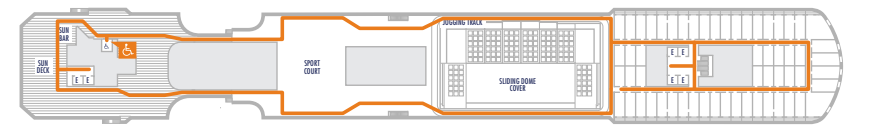

DECK 1—MAIN DECK

DECK 2—PLAZA DECK

DECK 3—PROMENADE DECK

DECK 4—BEETHOVEN DECK

DECK 5—GERSHWIN DECK

DECK 6—MOZART DECK

DECK 7—SCHUBERT DECK

DECK 8—NAVIGATION DECK

DECK 9—LIDO DECK

DECK 10—PANORAMA DECK

DECK 11—SUN DECK

DECK 12—OBSERVATION DECK

ACCESSIBILITY KEY

- Accessible Restrooms
- Wheelchair Accessible Routes
- May require assistance with doors to access route

- Sun Deck
- Lido Deck
- Schubert Deck
- Gershwin Deck
- Promenade Deck
- Main Deck

- Observation Deck
- Panorama Deck
- Navigation Deck
- Mozart Deck
- Beethoven Deck
- Plaza Deck