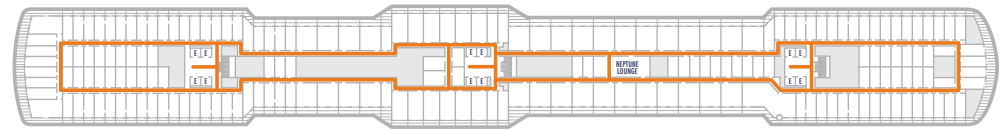

DECK 1—MAIN DECK

DECK 2—PLAZA DECK

DECK 3—PROMENADE DECK

DECK 4—BEETHOVEN DECK

DECK 5—GERSHWIN DECK

DECK 6—MOZART DECK

DECK 7—SCHUBERT DECK

DECK 8—NAVIGATION DECK

DECK 9—LIDO DECK

DECK 10—PANORAMA DECK

DECK 11—SUN DECK

DECK 12—OBSERVATION DECK

ACCESSIBILITY KEY

- Accessible Restrooms
- Wheelchair Accessible Routes
- May require assistance with doors to access route

- Sun Deck
- Lido Deck
- Schubert Deck
- Gershwin Deck
- Promenade Deck
- Main Deck

- Observation Deck
- Panorama Deck
- Navigation Deck
- Mozart Deck
- Beethoven Deck
- Plaza Deck