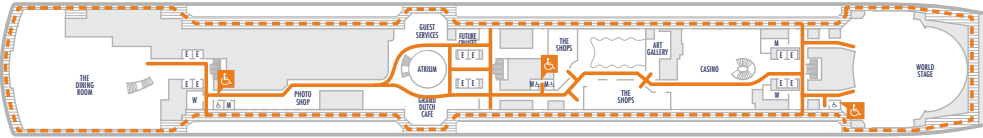

DECK 1—MAIN DECK

DECK 2—PLAZA DECK

DECK 3—PROMENADE DECK

DECK 4—BEETHOVEN DECK

DECK 5—GERSHWIN DECK

DECK 6—MOZART DECK

DECK 7—SCHUBERT DECK

DECK 8—NAVIGATION DECK

DECK 9—LIDO DECK

DECK 10—PANORAMA DECK

DECK 11—SUN DECK

DECK 12—OBSERVATION DECK

ACCESSIBILITY KEY

- Accessible Restrooms
- Wheelchair Accessible Routes
- May require assistance with doors to access route

- Sun Deck
- Lido Deck
- Schubert Deck
- Gershwin Deck
- Promenade Deck
- Main Deck

- Observation Deck
- Panorama Deck
- Navigation Deck
- Mozart Deck
- Beethoven Deck
- Plaza Deck