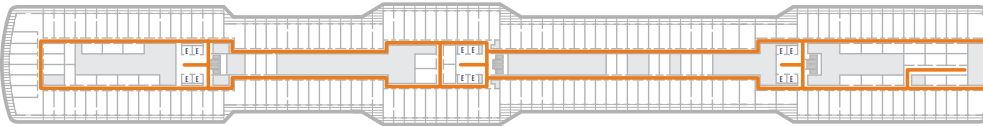

DECK 1—MAIN DECK

DECK 2—PLAZA DECK

DECK 3—PROMENADE DECK

DECK 4—BEETHOVEN DECK

DECK 5—GERSHWIN DECK

DECK 6—MOZART DECK

DECK 7—SCHUBERT DECK

DECK 8—NAVIGATION DECK

DECK 9—LIDO DECK

DECK 10—PANORAMA DECK

DECK 11—SUN DECK

DECK 12—OBSERVATION DECK

ACCESSIBILITY KEY

- Accessible Restrooms
- Wheelchair Accessible Routes
- May require assistance with doors to access route

- Sun Deck
- Lido Deck
- Schubert Deck
- Gershwin Deck
- Promenade Deck
- Main Deck

- Observation Deck
- Panorama Deck
- Navigation Deck
- Mozart Deck
- Beethoven Deck
- Plaza Deck