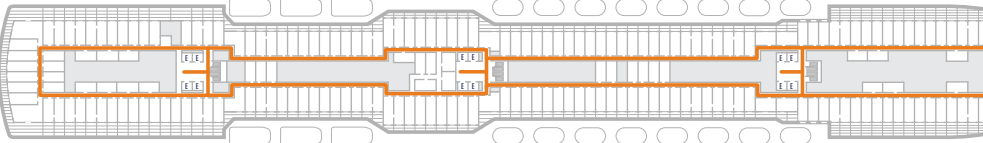

DECK 1—MAIN DECK

DECK 2—PLAZA DECK

DECK 3—PROMENADE DECK

DECK 4—BEETHOVEN DECK

DECK 5—GERSHWIN DECK

DECK 6—MOZART DECK

DECK 7—SCHUBERT DECK

DECK 8—NAVIGATION DECK

DECK 9—LIDO DECK

DECK 10—PANORAMA DECK

DECK 11—SUN DECK

DECK 12—OBSERVATION DECK

ACCESSIBILITY KEY

- Accessible Restrooms
- Wheelchair Accessible Routes
- May require assistance with doors to access route

- Sun Deck
- Lido Deck
- Schubert Deck
- Gershwin Deck
- Promenade Deck
- Main Deck

- Observation Deck
- Panorama Deck
- Navigation Deck
- Mozart Deck
- Beethoven Deck
- Plaza Deck