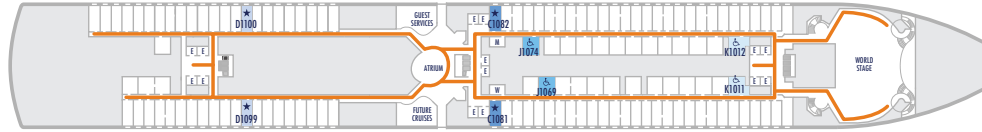

DECK A

DECK 1—MAIN DECK

DECK 2—LOWER PROMENADE DECK

DECK 3—PROMENADE DECK

DECK 4—UPPER PROMENADE DECK

DECK 5—VERANDAH DECK

ACCESSIBILITY KEY

- Accessible Restrooms
- Wheelchair Accessible Routes
- May require assistance with doors to access route
- Stairlift
- Fully Accessible
- Fully Accessible with Single Side Approach
- Ambulatory Accessible

For information regarding stateroom bedding configurations and accessibility features on our ships please visit the [Accessibility](#) section of our website.

DECK 6—UPPER VERANDAH DECK

DECK 7—ROTTERDAM DECK

DECK 8—NAVIGATION DECK

DECK 9—LIDO DECK

DECK 10—PANORAMA DECK

DECK 11—OBSERVATION DECK