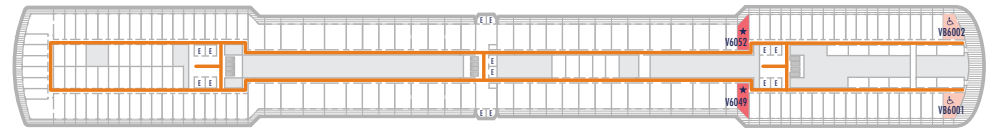

DECK A

DECK 1—MAIN DECK

DECK 2—LOWER PROMENADE DECK

DECK 3—PROMENADE DECK

DECK 4—UPPER PROMENADE DECK

DECK 5—VERANDAH DECK

ACCESSIBILITY KEY

- Accessible Restrooms
- Wheelchair Accessible Routes
- May require assistance with doors to access route
- Stairlift
- Fully Accessible
- Fully Accessible with Single Side Approach
- Ambulatory Accessible

For information regarding stateroom bedding configurations and accessibility features on our ships please visit the [Accessibility](#) section of our website.

DECK 6—UPPER VERANDAH DECK

DECK 7—ROTTERDAM DECK

DECK 8—NAVIGATION DECK

DECK 9—LIDO DECK

DECK 10—PANORAMA DECK

DECK 11—OBSERVATION DECK