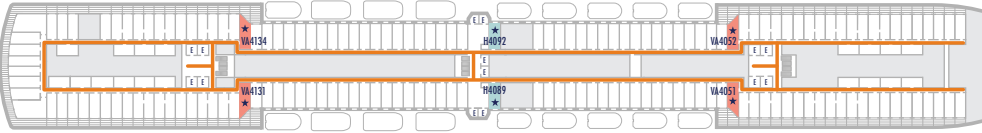

DECK A

DECK 1—MAIN DECK

DECK 2—LOWER PROMENADE DECK

DECK 3—PROMENADE DECK

DECK 4—UPPER PROMENADE DECK

DECK 5—VERANDAH DECK

ACCESSIBILITY KEY

- Accessible Restrooms
- Wheelchair Accessible Routes
- May require assistance with doors to access route
- Stairlift
- Fully Accessible
- Fully Accessible with Single Side Approach
- Ambulatory Accessible

For information regarding stateroom bedding configurations and accessibility features on our ships please visit the [Accessibility](#) section of our website.

DECK 6—UPPER VERANDAH DECK

DECK 7—ROTTERDAM DECK

DECK 8—NAVIGATION DECK

DECK 9—LIDO DECK

DECK 10—PANORAMA DECK

DECK 11—OBSERVATION DECK