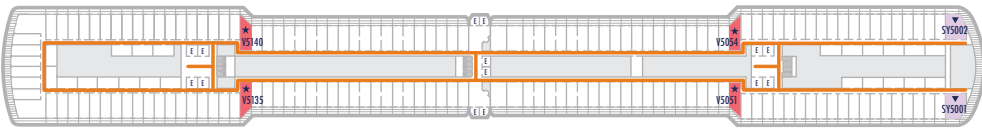

DECK A

DECK 1—MAIN DECK

DECK 2—LOWER PROMENADE DECK

DECK 3—PROMENADE DECK

DECK 4—UPPER PROMENADE DECK

DECK 5—VERANDAH DECK

ACCESSIBILITY KEY

- Accessible Restrooms
- Wheelchair Accessible Routes
- May require assistance with doors to access route
- Stairlift
- Fully Accessible
- Fully Accessible with Single Side Approach
- Ambulatory Accessible

For information regarding stateroom bedding configurations and accessibility features on our ships please visit the [Accessibility](#) section of our website.

DECK 6—UPPER VERANDAH DECK

DECK 7—ROTTERDAM DECK

DECK 8—NAVIGATION DECK

DECK 9—LIDO DECK

DECK 10—PANORAMA DECK

DECK 11—OBSERVATION DECK