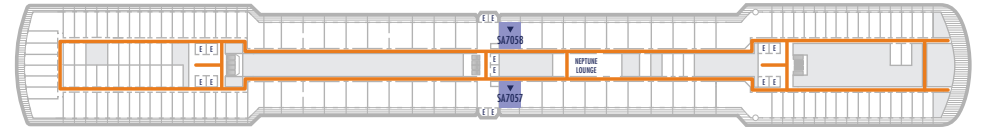

DECK A

DECK 1—MAIN DECK

DECK 2—LOWER PROMENADE DECK

DECK 3—PROMENADE DECK

DECK 4—UPPER PROMENADE DECK

DECK 5—VERANDAH DECK

ACCESSIBILITY KEY

- Accessible Restrooms
- Wheelchair Accessible Routes
- May require assistance with doors to access route
- Stairlift
- Fully Accessible
- Fully Accessible with Single Side Approach
- Ambulatory Accessible

For information regarding stateroom bedding configurations and accessibility features on our ships please visit the [Accessibility](#) section of our website.

DECK 6—UPPER VERANDAH DECK

DECK 7—ROTTERDAM DECK

DECK 8—NAVIGATION DECK

DECK 9—LIDO DECK

DECK 10—PANORAMA DECK

DECK 11—OBSERVATION DECK