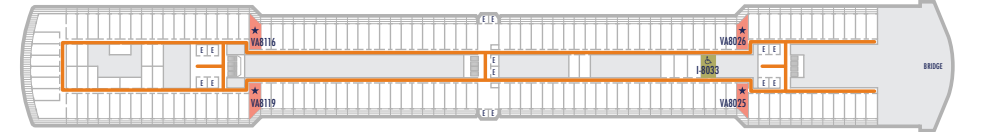

DECK A

DECK 1—MAIN DECK

DECK 2—LOWER PROMENADE DECK

DECK 3—PROMENADE DECK

DECK 4—UPPER PROMENADE DECK

DECK 5—VERANDAH DECK

ACCESSIBILITY KEY

- Accessible Restrooms
- Wheelchair Accessible Routes
- May require assistance with doors to access route
- Stairlift
- Fully Accessible
- Fully Accessible with Single Side Approach
- Ambulatory Accessible

For information regarding stateroom bedding configurations and accessibility features on our ships please visit the [Accessibility](#) section of our website.

DECK 6—UPPER VERANDAH DECK

DECK 7—ROTTERDAM DECK

DECK 8—NAVIGATION DECK

DECK 9—LIDO DECK

DECK 10—PANORAMA DECK

DECK 11—OBSERVATION DECK