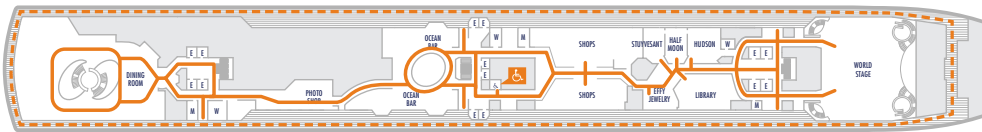

DECK A

DECK 1—MAIN DECK

DECK 2—LOWER PROMENADE DECK

DECK 3—PROMENADE DECK

DECK 4—UPPER PROMENADE DECK

DECK 5—VERANDAH DECK

ACCESSIBILITY KEY

- Accessible Restrooms
- Wheelchair Accessible Routes
- May require assistance with doors to access route
- Stairlift
- Fully Accessible
- Fully Accessible with Single Side Approach
- Ambulatory Accessible

For information regarding stateroom bedding configurations and accessibility features on our ships please visit the [Accessibility](#) section of our website.

DECK 6—UPPER VERANDAH DECK

DECK 7—ROTTERDAM DECK