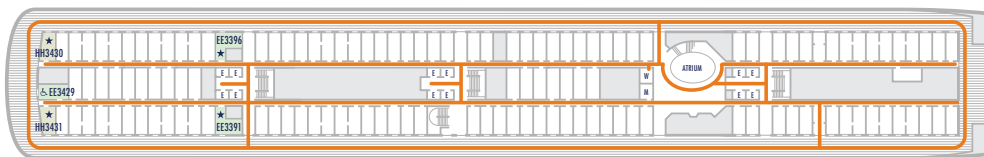

DECK 5—UPPER PROMENADE DECK

DECK 6—VERANDAH DECK

DECK 7—NAVIGATION DECK

DECK 8—LIDO DECK

DECK 9—SPORTS DECK

DECK 10—SKY DECK

DECK A

DECK 1—DOLPHIN DECK

DECK 2—MAIN DECK

DECK 3—LOWER PROMENADE DECK

DECK 4—PROMENADE DECK

ACCESSIBILITY KEY

- Accessible Restrooms
- Wheelchair Accessible Routes
- May require assistance with doors to access route
- Stairlift
- Fully Accessible
- Fully Accessible with Single Side Approach
- Ambulatory Accessible