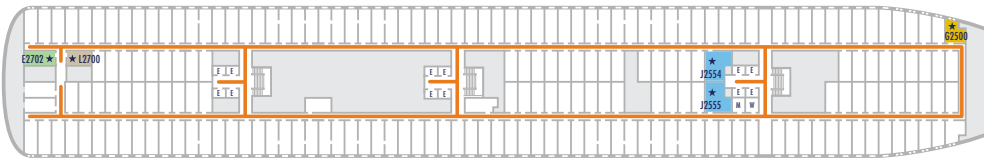

DECK 5—UPPER PROMENADE DECK

DECK 6—VERANDAH DECK

DECK 7—NAVIGATION DECK

DECK 8—LIDO DECK

DECK 9—SPORTS DECK

DECK 10—SKY DECK

DECK A

DECK 1—DOLPHIN DECK

DECK 2—MAIN DECK

DECK 3—LOWER PROMENADE DECK

DECK 4—PROMENADE DECK

ACCESSIBILITY KEY

- Accessible Restrooms
- Wheelchair Accessible Routes
- May require assistance with doors to access route
- Stairlift
- Fully Accessible
- Fully Accessible with Single Side Approach
- Ambulatory Accessible

For information regarding stateroom bedding configurations and accessibility features on our ships please visit the [Accessibility](#) section of our website.

- Sports Deck
- Navigation Deck
- Upper Promenade Deck
- Lower Promenade Deck
- Dolphin Deck
- Sky Deck
- Lido Deck
- Verandah Deck
- Promenade Deck
- Main Deck