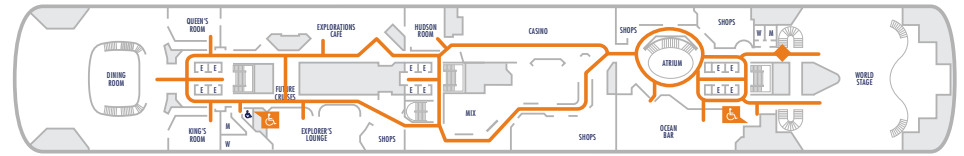

DECK 5—UPPER PROMENADE DECK

DECK 6—VERANDAH DECK

DECK 7—NAVIGATION DECK

DECK 8—LIDO DECK

DECK 9—SPORTS DECK

DECK 10—SKY DECK

DECK A

DECK 1—DOLPHIN DECK

DECK 2—MAIN DECK

DECK 3—LOWER PROMENADE DECK

DECK 4—PROMENADE DECK

ACCESSIBILITY KEY

- Accessible Restrooms
- Wheelchair Accessible Routes
- May require assistance with doors to access route
- Stairlift
- Fully Accessible
- Fully Accessible with Single Side Approach
- Ambulatory Accessible

For information regarding stateroom bedding configurations and accessibility features on our ships please visit the [Accessibility](#) section of our website.

- Sports Deck
- Navigation Deck
- Upper Promenade Deck
- Lower Promenade Deck
- Dolphin Deck
- Sky Deck
- Lido Deck
- Verandah Deck
- Promenade Deck
- Main Deck