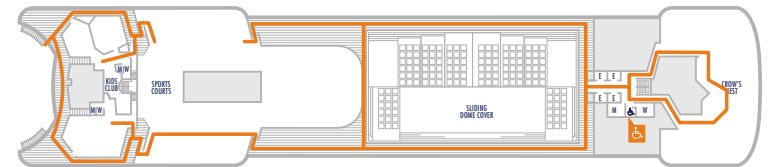

DECK 5—UPPER PROMENADE DECK

DECK 6—VERANDAH DECK

DECK 7—NAVIGATION DECK

DECK 8—LIDO DECK

DECK 9—SPORTS DECK

DECK 10—SKY DECK

DECK A

DECK 1—DOLPHIN DECK

DECK 2—MAIN DECK

DECK 3—LOWER PROMENADE DECK

DECK 4—PROMENADE DECK

ACCESSIBILITY KEY

- Accessible Restrooms
- Wheelchair Accessible Routes
- May require assistance with doors to access route
- Stairlift
- Fully Accessible
- Fully Accessible with Single Side Approach
- Ambulatory Accessible

For information regarding stateroom bedding configurations and accessibility features on our ships please visit the [Accessibility](#) section of our website.

- Sports Deck
- Navigation Deck
- Upper Promenade Deck
- Lower Promenade Deck
- Dolphin Deck
- Sky Deck
- Lido Deck
- Verandah Deck
- Promenade Deck
- Main Deck