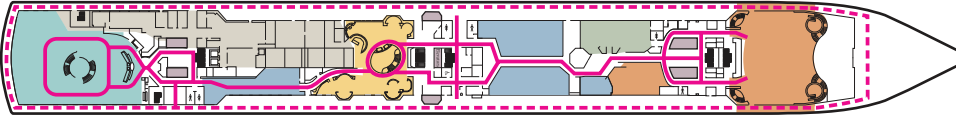

MS NIEUW AMSTERDAM

DECK 1-MAIN DECK Staterooms 1001-1130

DECK 2-LOWER PROMENADE DECK

DECK 3-PROMENADE DECK

DECK 4-UPPER PROMENADE DECK Staterooms 4001-4189

DECK 5-VERANDAH DECK Staterooms 5001-5193

DECK 6-UPPER VERANDAH DECK Staterooms 6001-6181

DECK 7-ROTTERDAM DECK Staterooms 7001-7143

DECK 8-NAVIGATION DECK Staterooms 8001-8175

DECK 9-LIDO DECK

DECK 10-PANORAMA DECK Staterooms 10001-10046

DECK 11-OBSERVATION DECK Staterooms 11001-11010

ACCESSIBILITY KEY