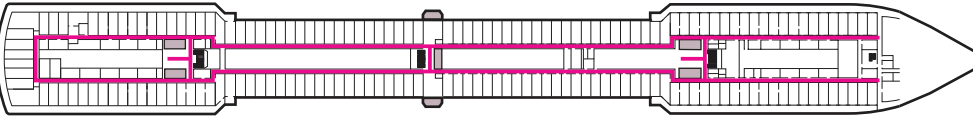

MS NIEUW AMSTERDAM

DECK 1-MAIN DECK Staterooms 1001-1130

DECK 2-LOWER PROMENADE DECK

DECK 3-PROMENADE DECK

DECK 4-UPPER PROMENADE DECK Staterooms 4001-4189

DECK 5-VERANDAH DECK Staterooms 5001-5193

DECK 6-UPPER VERANDAH DECK Staterooms 6001-6181

DECK 7-ROTTERDAM DECK Staterooms 7001-7143

DECK 8-NAVIGATION DECK Staterooms 8001-8175

DECK 9-LIDO DECK

DECK 10-PANORAMA DECK Staterooms 10001-10046

DECK 11-OBSERVATION DECK Staterooms 11001-11010

ACCESSIBILITY KEY