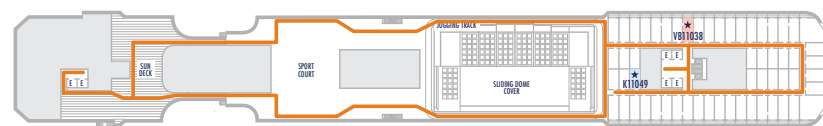

DECK 1—MAIN DECK

DECK 2—PLAZA DECK

DECK 3—PROMENADE DECK

DECK 4—BEETHOVEN DECK

DECK 5—GERSHWIN DECK

DECK 6—MOZART DECK

DECK 7—SCHUBERT DECK

DECK 8—NAVIGATION DECK

DECK 9—LIDO DECK

DECK 10—PANORAMA DECK

DECK 11—SUN DECK

DECK 12—OBSERVATION DECK

ACCESSIBILITY KEY

- Accessible Restrooms
- Fully Accessible
- Ambulatory Accessible
- Wheelchair Accessible Routes
- May require assistance with doors to access route

For information regarding stateroom bedding configurations and accessibility features on our ships please visit the [Accessibility](#) section of our website.

- Sun Deck
- Lido Deck
- Schubert Deck
- Gershwin Deck
- Promenade Deck
- Main Deck
- Observation Deck
- Panorama Deck
- Navigation Deck
- Mozart Deck
- Beethoven Deck
- Plaza Deck