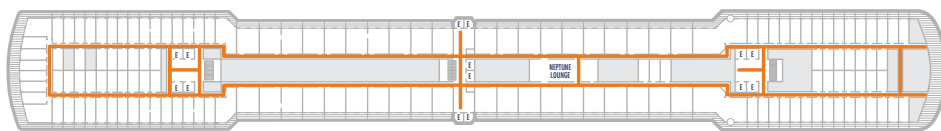

DECK 7—ROTTERDAM DECK