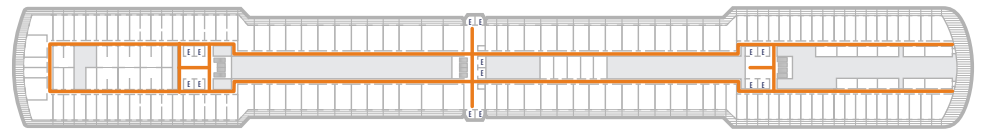

DECK 6—UPPER VERANDAH DECK

ACCESSIBILITY KEY

- Accessible Restrooms
- Wheelchair Accessible Routes
- May require assistance with doors to access route