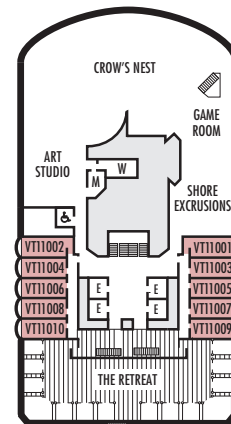

All information is subject to change.

STATEROOM SYMBOL LEGEND

- Quad (2 lower beds, 1 sofa bed, 1 upper)
- Triple (2 lower beds, 1 sofa bed)
- △ Partial sea view
- × Fully obstructed view
- + Connecting rooms
- Shower only
- ♣ Single sink vanity, bathtub only
- ♠ Single sink vanity
- Staterooms have solid steel verandah railings instead of clear-view Plexiglas® railings

ACCESSIBILITY STATEROOM SYMBOL LEGEND

- ♿ **Fully Accessible:** Staterooms I-8033, VB6002, VB6001, J1074, J1069, K1012 & K1011 have a roll-in shower only
- ▼ **Fully Accessible with Single Side Approach:** Suites SA7058, SA7057 SY5002 & SY5001 have a roll-in shower only.
- ★ **Ambulatory Accessible:** Staterooms VA8119, VA8116, VA8026, VA8025, V6052, V6049, V5140, V5135, V5054, V5051, VA4134, VA4131, H4092, H4089, VA4052, VA4051, D1100, D1099, C1082 & C1081 have a shower with no threshold

For more information regarding accessibility features on our ships please visit the [Accessibility](#) section of our website.

VERANDAH SPA STATEROOMS

VT

Verandah Spa: 2 lower beds convertible to 1 queen-size bed, bathtub & shower, sitting area, private verandah, floor-to-ceiling windows. VT staterooms have viewing balconies. Approximately 213–379 sq. ft. including verandah.

Panorama Deck