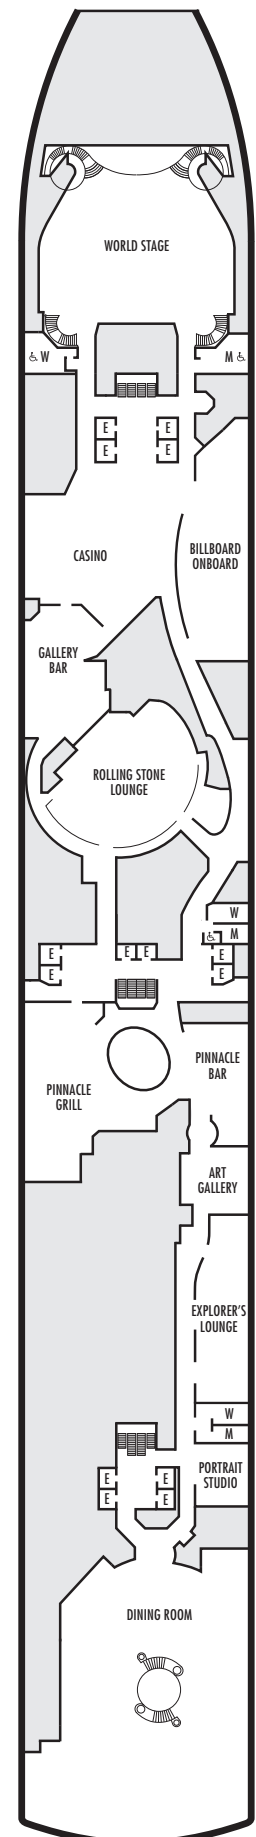

EURODAM

DECK PLANS & STATEROOMS

The deck plans are color-coded by category of stateroom, and the category letter precedes the stateroom number in each room. All staterooms are equipped with interactive LED television with On Demand movies, programming and multichannel music; mini-bar; mini-safe; data port; telephone.

Important Note: Not all staterooms within each category have the same furniture configuration and/or facilities. Appropriate symbols within the rooms on the deck plans describe differences from the stateroom descriptions below.

All information is subject to change.

STATEROOM SYMBOL LEGEND

- Quad (2 lower beds, 1 sofa bed, 1 upper)
- Triple (2 lower beds, 1 sofa bed)
- △ Partial sea view
- × Fully obstructed view
- + Connecting rooms
- Shower only
- ♣ Single sink vanity, bathtub only
- ♠ Single sink vanity
- Staterooms have solid steel verandah railings instead of clear-view Plexiglas® railings

ACCESSIBILITY STATEROOM SYMBOL LEGEND

- ♿ **Fully Accessible:** Staterooms I-8033, VB6002, VB6001, J1074, J1069, K1012 & K1011 have a roll-in shower only
- ▼ **Fully Accessible with Single Side Approach:** Suites SA7058, SA7057 SY5002 & SY5001 have a roll-in shower only.
- ★ **Ambulatory Accessible:** Staterooms VA8119, VA8116, VA8026, VA8025, V6052, V6049, V5140, V5135, V5054, V5051, VA4134, VA4131, H4092, H4089, VA4052, VA4051, D1100, D1099, C1082 & C1081 have a shower with no threshold

For more information regarding accessibility features on our ships please visit the [Accessibility](#) section of our website.