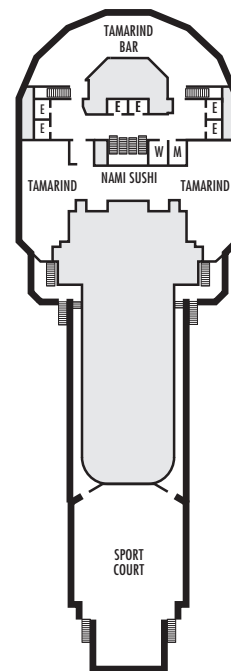

All information is subject to change.

STATEROOM SYMBOL LEGEND

- Quad (2 lower beds, 1 sofa bed, 1 upper)
- Triple (2 lower beds, 1 sofa bed)
- △ Partial sea view
- × Fully obstructed view
- + Connecting rooms
- Shower only
- ♣ Single sink vanity, bathtub only
- ♠ Single sink vanity
- Staterooms have solid steel verandah railings instead of clear-view Plexiglas® railings

ACCESSIBILITY STATEROOM SYMBOL LEGEND

- ♿ **Fully Accessible:** Staterooms I-8033, VB6002, VB6001, J1074, J1069, K1012 & K1011 have a roll-in shower only
- ▼ **Fully Accessible with Single Side Approach:** Suites SA7058, SA7057 SY5002 & SY5001 have a roll-in shower only.
- ★ **Ambulatory Accessible:** Staterooms VA8119, VA8116, VA8026, VA8025, V6052, V6049, V5140, V5135, V5054, V5051, VA4134, VA4131, H4092, H4089, VA4052, VA4051, D1100, D1099, C1082 & C1081 have a shower with no threshold

For more information regarding accessibility features on our ships please visit the [Accessibility](#) section of our website.

VERANDAH SPA STATEROOMS

VT

Verandah Spa: 2 lower beds convertible to 1 queen-size bed, bathtub & shower, sitting area, private verandah, floor-to-ceiling windows. VT staterooms have viewing balconies. Approximately 213–379 sq. ft. including verandah.

Panorama Deck