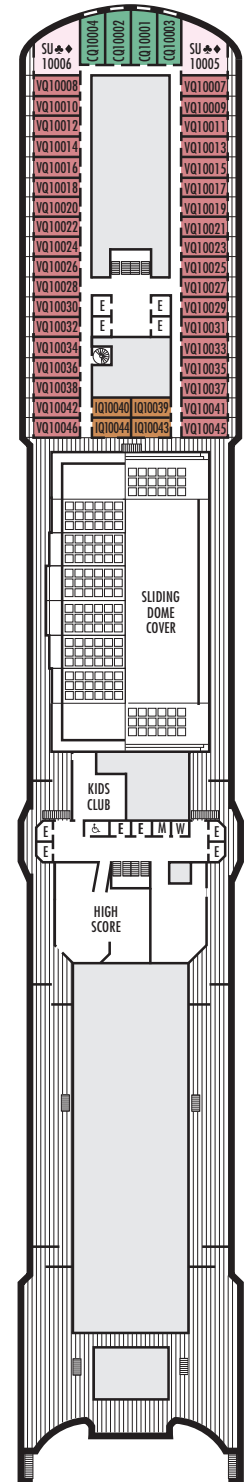

For more information regarding accessibility features on our ships please visit the [Accessibility](#) section of our website.

VERANDAH SPA SUITES

SU

Signature Spa Suites: 2 lower beds convertible to 1 queen-size bed, bathroom with dual-sink vanity, full-size whirlpool bath & shower & additional shower stall, large sitting area, private verandah, 1 sofa bed for 1 person, floor-to-ceiling windows. Approximately 273–456 sq. ft. including verandah.

VERANDAH SPA STATEROOMS

VQ

Verandah Spa: 2 lower beds convertible to 1 queen-size bed, bathtub & shower, sitting area, private verandah, floor-to-ceiling windows. Approximately 213–379 sq. ft. including verandah.

OCEAN-VIEW SPA STATEROOMS

CQ

Large Ocean-view Spa: 2 lower beds convertible to 1 queen-size bed, bathtub & shower. Approximately 169–267 sq. ft.

INTERIOR SPA STATEROOMS

IQ

Large Interior Spa: 2 lower beds convertible to 1 queen-size bed, shower. Staterooms IQ10043 and IQ10044 have fully obstructed views. Approximately 141–284 sq. ft.

Panorama Deck