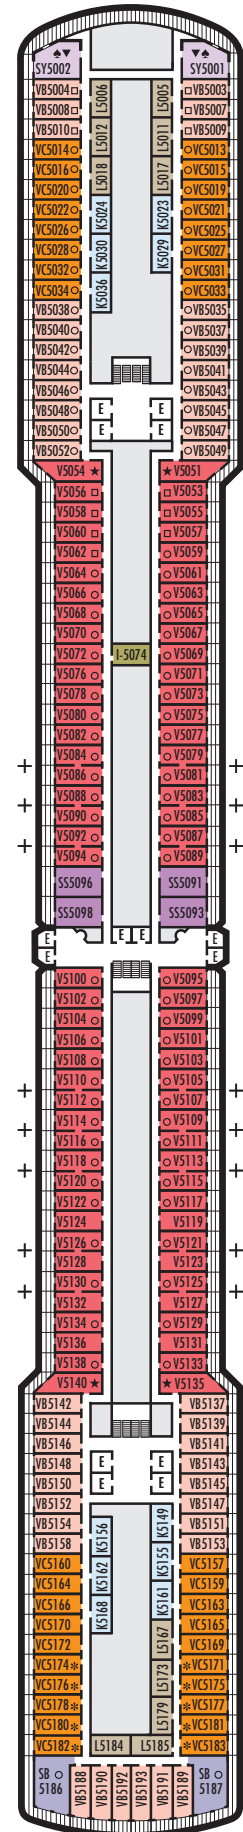

For more information regarding accessibility features on our ships please visit the [Accessibility](#) section of our website.

VERANDAH SUITES

SB

Neptune Suites: 2 lower beds convertible to 1 king-size bed, bathroom with dual-sink vanity, full-size whirlpool bath & shower & additional shower stall, large sitting area, dressing room, private verandah, 1 sofa bed for 2 persons, floor-to-ceiling windows. Approximately 506–590 sq. ft. including verandah.

SS SY

Signature Suites: 2 lower beds convertible to 1 queen-size bed, bathroom with dual-sink vanity, full-size whirlpool bath & shower & additional shower stall, large sitting area, private verandah, 1 sofa bed for 1 person, floor-to-ceiling windows. Approximately 273–456 sq. ft. including verandah.

VERANDAH STATEROOMS

V VB VC

Verandah: 2 lower beds convertible to 1 queen-size bed, bathtub & shower, sitting area, private verandah, floor-to-ceiling windows. Approximately 213–379 sq. ft. including verandah.

INTERIOR STATEROOMS

I

Large: 2 lower beds convertible to 1 queen-size bed, shower. Approximately 141–284 sq. ft.

K

Large or Standard: 2 lower beds convertible to 1 queen-size bed, shower. Approximately 141–284 sq. ft.

L

Standard: 2 lower beds convertible to 1 queen-size bed, shower. Approximately 141–284 sq. ft.

Verandah Deck