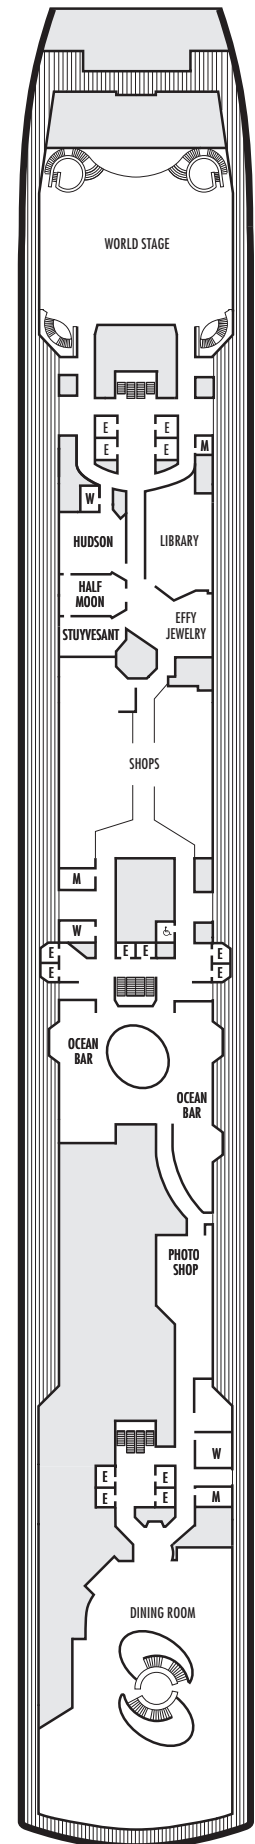

EURODAM

DECK PLANS & STATEROOMS

The deck plans are color-coded by category of stateroom, and the category letter precedes the stateroom number in each room. All staterooms are equipped with interactive LED television with On Demand movies, programming and multichannel music; mini-bar; mini-safe; data port; telephone.

Important Note: Not all staterooms within each category have the same furniture configuration and/or facilities. Appropriate symbols within the rooms on the deck plans describe differences from the stateroom descriptions below.

All information is subject to change.

STATEROOM SYMBOL LEGEND

- Quad (2 lower beds, 1 sofa bed, 1 upper)
- Triple (2 lower beds, 1 sofa bed)
- △ Partial sea view
- × Fully obstructed view
- + Connecting rooms
- Shower only
- ♣ Single sink vanity, bathtub only
- ♠ Single sink vanity
- Staterooms have solid steel verandah railings instead of clear-view Plexiglas® railings

ACCESSIBILITY

STATEROOM SYMBOL LEGEND

- ♿ **Fully Accessible:** Staterooms I-8033, VB6002, VB6001, J1074, J1069, K1012 & K1011 have a roll-in shower only
- ▼ **Fully Accessible with Single Side Approach:** Suites SA7058, SA7057 SY5002 & SY5001 have a roll-in shower only.
- ★ **Ambulatory Accessible:** Staterooms VA8119, VA8116, VA8026, VA8025, V6052, V6049, V5140, V5135, V5054, V5051, VA4134, VA4131, H4092, H4089, VA4052, VA4051, D1100, D1099, C1082 & C1081 have a shower with no threshold

For more information regarding accessibility features on our ships please visit the [Accessibility](#) section of our website.

Promenade Deck