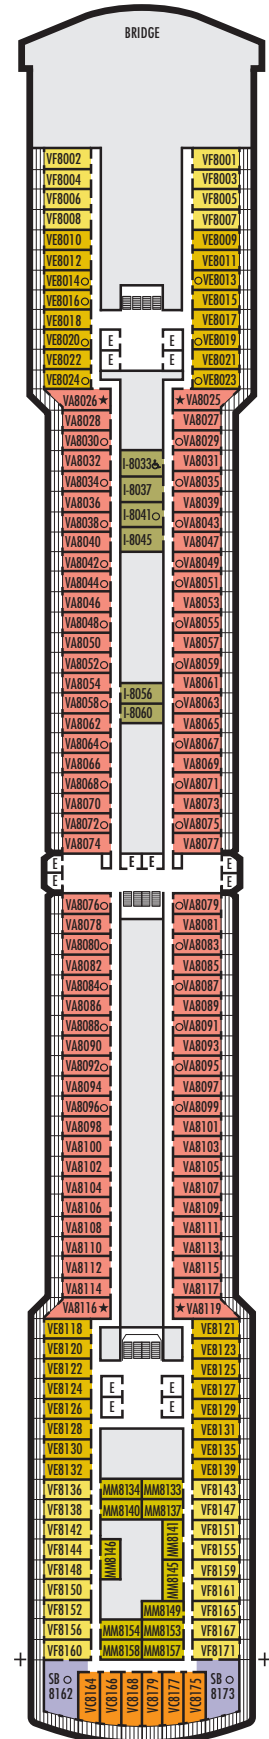

ACCESSIBILITY STATEROOM SYMBOL LEGEND

- ♿ **Fully Accessible:** Staterooms I-8033, VB6002, VB6001, J1074, J1069, K1012 & K1011 have a roll-in shower only
- ▼ **Fully Accessible with Single Side Approach:** Suites SA7058, SA7057 SY5002 & SY5001 have a roll-in shower only.
- ★ **Ambulatory Accessible:** Staterooms VA8119, VA8116, VA8026, VA8025, V6052, V6049, V5140, V5135, V5054, V5051, VA4134, VA4131, H4092, H4089, VA4052, VA4051, D1100, D1099, C1082 & C1081 have a shower with no threshold

For more information regarding accessibility features on our ships please visit the [Accessibility](#) section of our website.

VERANDAH SUITES

SB

Neptune Suites: 2 lower beds convertible to 1 king-size bed, bathroom with dual-sink vanity, full-size whirlpool bath & shower & additional shower stall, large sitting area, dressing room, private verandah, 1 sofa bed for 2 persons, floor-to-ceiling windows.
Approximately 506–590 sq. ft. including verandah.

VERANDAH STATEROOMS

VA VC VE VF

Verandah: 2 lower beds convertible to 1 queen-size bed, bathtub & shower, sitting area, private verandah, floor-to-ceiling windows.
Approximately 213–379 sq. ft. including verandah.

INTERIOR STATEROOMS

I

Large: 2 lower beds convertible to 1 queen-size bed, shower.
Approximately 141–284 sq. ft.

MM

Standard: 2 lower beds convertible to 1 queen-size bed, shower.
Approximately 141–284 sq. ft.

Navigation Deck