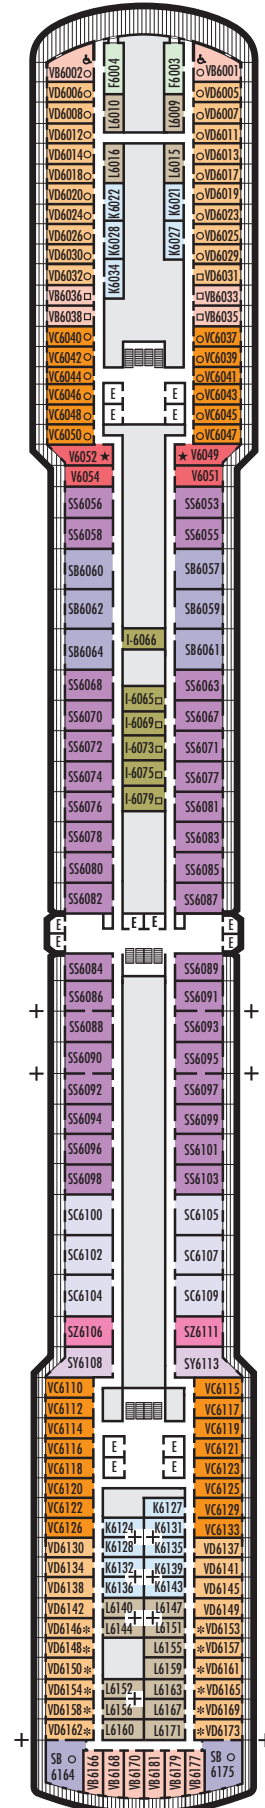

VERANDAH SUITES

■ SB ■ SC

Neptune Suites: 2 lower beds convertible to 1 king-size bed, bathroom with dual-sink vanity, full-size whirlpool bath & shower & additional shower stall, large sitting area, dressing room, private verandah, 1 sofa bed for 2 persons, floor-to-ceiling windows. Approximately 506–590 sq. ft. including verandah.

■ SS ■ SY ■ SZ

Signature Suites: 2 lower beds convertible to 1 queen-size bed, bathroom with dual-sink vanity, full-size whirlpool bath & shower & additional shower stall, large sitting area, private verandah, 1 sofa bed for 1 person, floor-to-ceiling windows. Approximately 273–456 sq. ft. including verandah.

VERANDAH STATEROOMS

■ V ■ VB ■ VC ■ VD

Verandah: 2 lower beds convertible to 1 queen-size bed, bathtub & shower, sitting area, private verandah, floor-to-ceiling windows. Approximately 213–379 sq. ft. including verandah.

OCEAN-VIEW STATEROOMS

■ F

Large: 2 lower beds convertible to 1 queen-size bed, bathtub & shower. Approximately 169–267 sq. ft.

INTERIOR STATEROOMS

■ I

Large: 2 lower beds convertible to 1 queen-size bed, shower. Approximately 141–284 sq. ft.

■ K

Large or Standard: 2 lower beds convertible to 1 queen-size bed, shower. Approximately 141–284 sq. ft.

■ L

Standard: 2 lower beds convertible to 1 queen-size bed, shower. Approximately 141–284 sq. ft.

Upper Verandah Deck