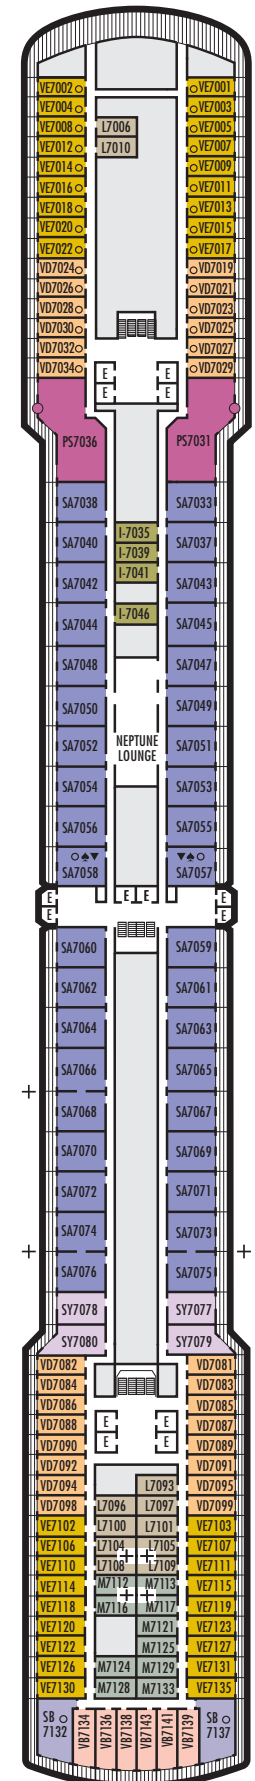

SA SB
Neptune Suites: 2 lower beds convertible to 1 king-size bed, bathroom with dual-sink vanity, full-size whirlpool bath & shower & additional shower stall, large sitting area, dressing room, private verandah, 1 sofa bed for 2 persons, floor-to-ceiling windows.
Approximately 506–590 sq. ft. including verandah.

SY
Signature Suites: 2 lower beds convertible to 1 queen-size bed, bathroom with dual-sink vanity, full-size whirlpool bath & shower & additional shower stall, large sitting area, private verandah, 1 sofa bed for 1 person, floor-to-ceiling windows.
Approximately 273–456 sq. ft. including verandah.

VERANDAH STATEROOMS

VB VD VE
Verandah: 2 lower beds convertible to 1 queen-size bed, bathtub & shower, sitting area, private verandah, floor-to-ceiling windows.
Approximately 213–379 sq. ft. including verandah.

INTERIOR STATEROOMS

I
Large: 2 lower beds convertible to 1 queen-size bed, shower.
Approximately 141–284 sq. ft.

L M
Standard: 2 lower beds convertible to 1 queen-size bed, shower.
Approximately 141–284 sq. ft.