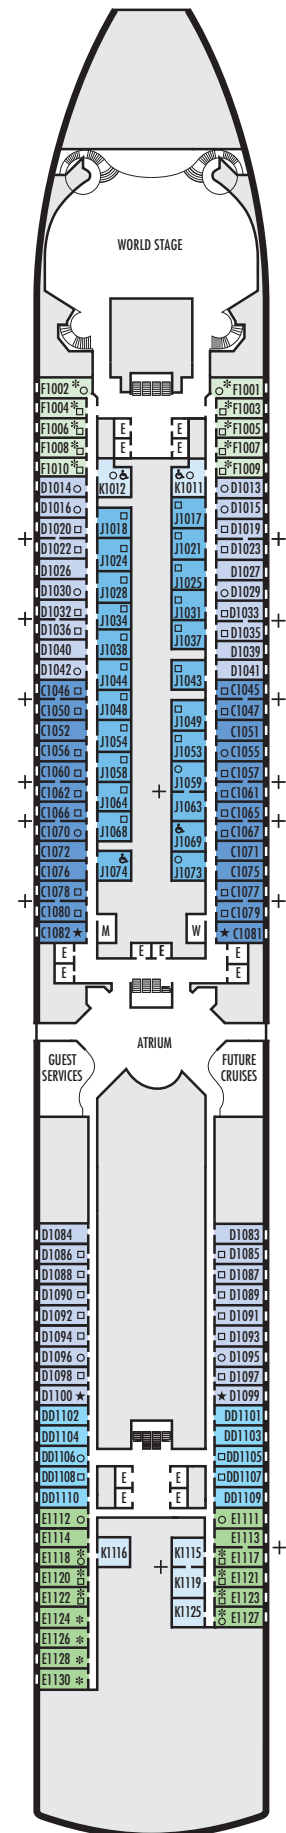

### STATEROOM SYMBOL LEGEND

- Quad (2 lower beds, 1 sofa bed, 1 upper)
- Triple (2 lower beds, 1 sofa bed)
- △ Partial sea view
- × Fully obstructed view
- + Connecting rooms
- \* Shower only
- ♣ Single sink vanity, bathtub only
- ♠ Single sink vanity
- ◆ Staterooms have solid steel verandah railings instead of clear-view Plexiglas® railings

### ACCESSIBILITY STATEROOM SYMBOL LEGEND

- ♿ **Fully Accessible:** Staterooms I-8033, VB6002, VB6001, J1074, J1069, K1012 & K1011 have a roll-in shower only
- ▼ **Fully Accessible with Single Side Approach:** Suites SA7058, SA7057 SY5002 & SY5001 have a roll-in shower only.
- ★ **Ambulatory Accessible:** Staterooms VA8119, VA8116, VA8026, VA8025, V6052, V6049, V5140, V5135, V5054, V5051, VA4134, VA4131, H4092, H4089, VA4052, VA4051, D1100, D1099, C1082 & C1081 have a shower with no threshold

### OCEAN-VIEW STATEROOMS

**C** **D** **DD** **E** **F**  
**Large:** 2 lower beds convertible to 1 queen-size bed, bathtub & shower.  
 Approximately 169–267 sq. ft.

### INTERIOR STATEROOMS

**J** **K**  
**Large or Standard:** 2 lower beds convertible to 1 queen-size bed, shower.  
 Approximately 141–284 sq. ft.

Main Deck