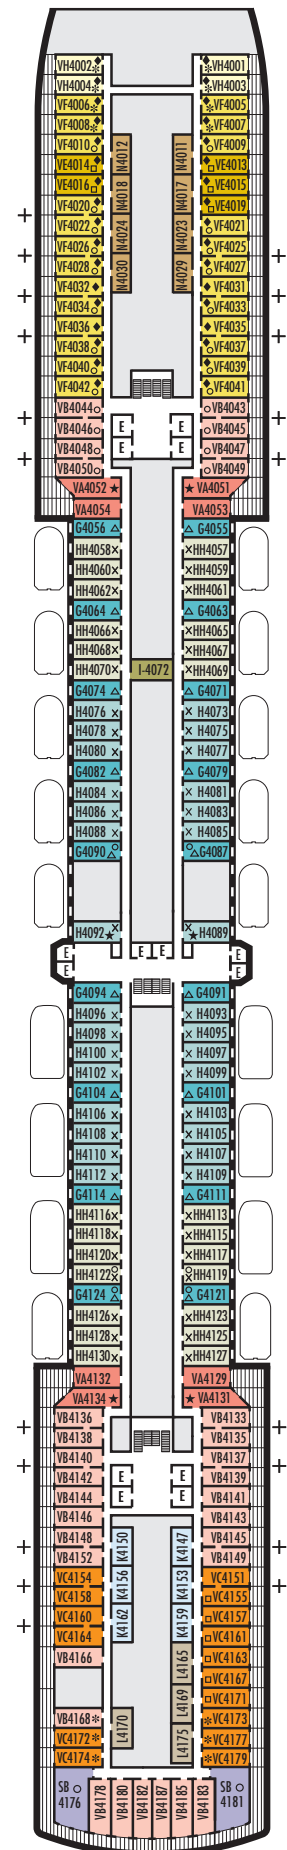

For more information regarding accessibility features on our ships please visit the [Accessibility](#) section of our website.

VERANDAH SUITES

SB

Neptune Suites: 2 lower beds convertible to 1 king-size bed, bathroom with dual-sink vanity, full-size whirlpool bath & shower & additional shower stall, large sitting area, dressing room, private verandah, 1 sofa bed for 2 persons, floor-to-ceiling windows. Approximately 506–590 sq. ft. including verandah.

VERANDAH STATEROOMS

VA VB VC VE VF VH

Verandah: 2 lower beds convertible to 1 queen-size bed, bathtub & shower, sitting area, private verandah, floor-to-ceiling windows. Approximately 213–379 sq. ft. including verandah.

OCEAN-VIEW STATEROOMS

G H HH

Large: 2 lower beds convertible to 1 queen-size bed, bathtub & shower. All G-category staterooms have partial sea views. All H- & HH-category staterooms have fully obstructed views. Approximately 169–267 sq. ft.

INTERIOR STATEROOMS

I

Large: 2 lower beds convertible to 1 queen-size bed, shower. Approximately 141–284 sq. ft.

K

Large or Standard: 2 lower beds convertible to 1 queen-size bed, shower. Approximately 141–284 sq. ft.

L N

Standard: 2 lower beds convertible to 1 queen-size bed, shower. Approximately 141–284 sq. ft.

Upper Promenade Deck