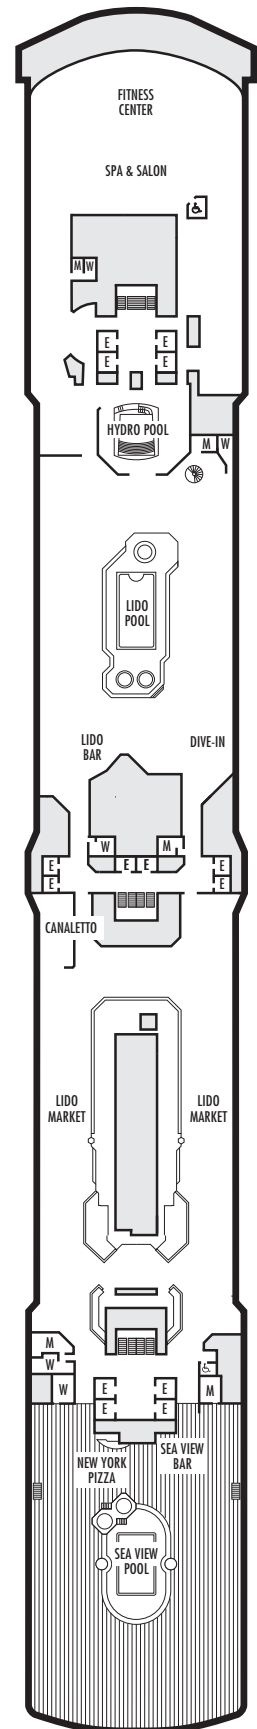

Important Note: Not all staterooms within each category have the same furniture configuration and/or facilities. Appropriate symbols within the rooms on the deck plans describe differences from the stateroom descriptions below.

All information is subject to change.

STATEROOM SYMBOL LEGEND

- Quad (2 lower beds, 1 sofa bed, 1 upper)
- Triple (2 lower beds, 1 sofa bed)
- △ Partial sea view
- × Fully obstructed view
- + Connecting rooms
- Shower only
- ♣ Single sink vanity, bathtub only
- ♠ Single sink vanity
- Staterooms have solid steel verandah railings instead of clear-view Plexiglas® railings

ACCESSIBILITY STATEROOM SYMBOL LEGEND

- ♿ **Fully Accessible:** Staterooms I-8033, VB6002, VB6001, J1074, J1069, K1012 & K1011 have a roll-in shower only
- ▼ **Fully Accessible with Single Side Approach:** Suites SA7058, SA7057 SY5002 & SY5001 have a roll-in shower only.
- ★ **Ambulatory Accessible:** Staterooms VA8119, VA8116, VA8026, VA8025, V6052, V6049, V5140, V5135, V5054, V5051, VA4134, VA4131, H4092, H4089, VA4052, VA4051, D1100, D1099, C1082 & C1081 have a shower with no threshold

For more information regarding accessibility features on our ships please visit the [Accessibility](#) section of our website.

Lido Deck