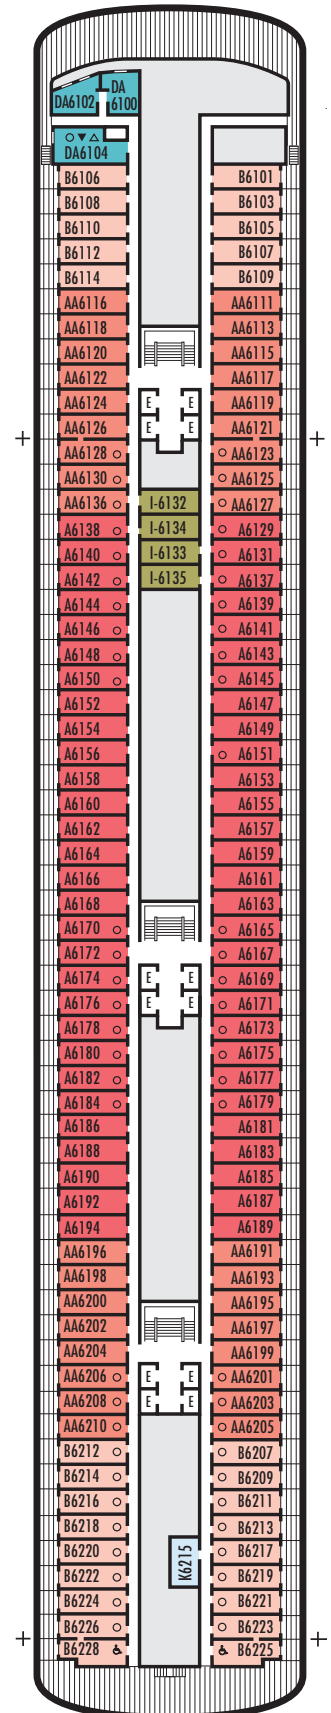

G

Large: 2 lower beds convertible to 1 queen-size bed, bathtub & shower. All G-category staterooms have portholes. Approximately 140–319 sq. ft.

INTERIOR STATEROOMS

- J ■ M ■ MM ■ N

Large: 2 lower beds convertible to 1 queen-size bed, 1 sofa bed, shower. Approximately 182–293 sq. ft.

DA DD E
Large: 2 lower beds convertible to 1 queen-size bed, bathtub & shower.
Approximately 140–319 sq. ft.

G
Large: 2 lower beds convertible to 1 queen-size bed, bathtub & shower. All G-category staterooms have portholes.
Approximately 140–319 sq. ft.

■ H ■ HH

Large: 2 lower beds convertible to 1 queen-size bed, bathtub & shower. All H-category staterooms have partial sea views. All HH-category staterooms have fully obstructed views. Approximately 140–319 sq. ft.

OCEAN-VIEW STATEROOMS

DA

Large: 2 lower beds convertible to 1 queen-size bed, bathtub & shower.
Approximately 140–319 sq. ft.

INTERIOR STATEROOMS

I K

Large: 2 lower beds convertible to 1 queen-size bed, shower.
Approximately 182–293 sq. ft.