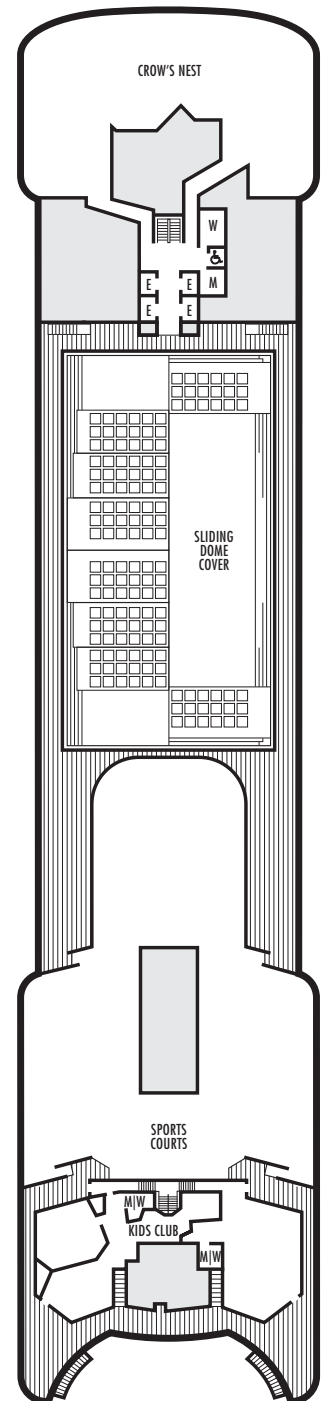

The deck plans are color-coded by category of stateroom, and the category letter precedes the stateroom number in each room. All staterooms are equipped with flat-panel television, DVD player, telephone and multichannel music.

Important Note: Not all staterooms within each category have the same furniture configuration and/or facilities. Appropriate symbols within the rooms on the deck plans describe differences from the stateroom descriptions below.

All information is subject to change.

STATEROOM SYMBOL LEGEND

- Quad (2 lower beds, 1 sofa bed, 1 upper)
- Triple (2 lower beds, 1 sofa bed)
- ☆ 2 lower beds not convertible to a queen-size
- △ Partial sea view
- X Fully obstructed view
- Shower only
- Bathtub & shower
- + Connecting rooms
- These staterooms have portholes instead of windows

ACCESSIBILITY STATEROOM SYMBOL LEGEND

- ♿ **Fully Accessible:** Suites B7088, B7087, B6228 & B6225 and stateroom EE3429 have a roll-in shower only
- ▼ **Fully Accessible with Single Side Approach:** Suite SA7034 has a bathtub & roll-in shower. Staterooms DA6104, G1805 & G1804 have a roll-in shower only.
- ★ **Ambulatory Accessible:** Staterooms EE3396, EE3391, HH3431, HH3430, E2702, L2700, J2555, J2554, G2500, FF1964, FF1955, G1807 & G1806 have a shower with no threshold

For more information regarding accessibility features on our ships please visit the [Accessibility](#) section of our website.

Sports Deck