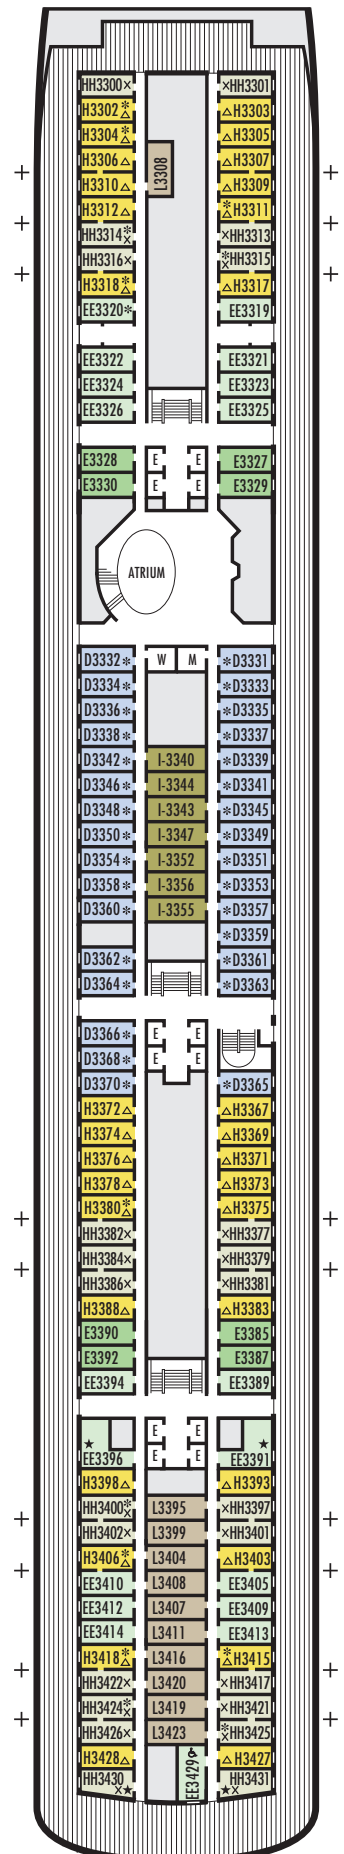

ZAANDAM

DECK PLANS & STATEROOMS

The deck plans are color-coded by category of stateroom, and the category letter precedes the stateroom number in each room. All staterooms are equipped with flat-panel television, DVD player, telephone and multichannel music.

Important Note: Not all staterooms within each category have the same furniture configuration and/or facilities. Appropriate symbols within the rooms on the deck plans describe differences from the stateroom descriptions below.

All information is subject to change.

STATEROOM SYMBOL LEGEND

- Quad (2 lower beds, 1 sofa bed, 1 upper)
- Triple (2 lower beds, 1 sofa bed)
- ☆ 2 lower beds not convertible to a queen-size
- △ Partial sea view
- × Fully obstructed view
- Shower only
- Bathtub & shower
- + Connecting rooms
- These staterooms have portholes instead of windows

ACCESSIBILITY STATEROOM SYMBOL LEGEND

- ♿ **Fully Accessible:** Suites B7088, B7087, B6228 & B6225 and stateroom EE3429 have a roll-in shower only
- ▼ **Fully Accessible with Single Side Approach:** Suite SA7034 has a bathtub & roll-in shower. Staterooms DA6104, G1805 & G1804 have a roll-in shower only.
- ★ **Ambulatory Accessible:** Staterooms EE3396, EE3391, HH3431, HH3430, E2702, L2700, J2555, J2554, G2500, FF1964, FF1955, G1807 & G1806 have a shower with no threshold

For more information regarding accessibility features on our ships please visit the [Accessibility](#) section of our website.

OCEAN-VIEW STATEROOMS

■ D ■ E ■ EE

Large: 2 lower beds convertible to 1 queen-size bed, bathtub & shower. Approximately 140–319 sq. ft.

■ H ■ HH