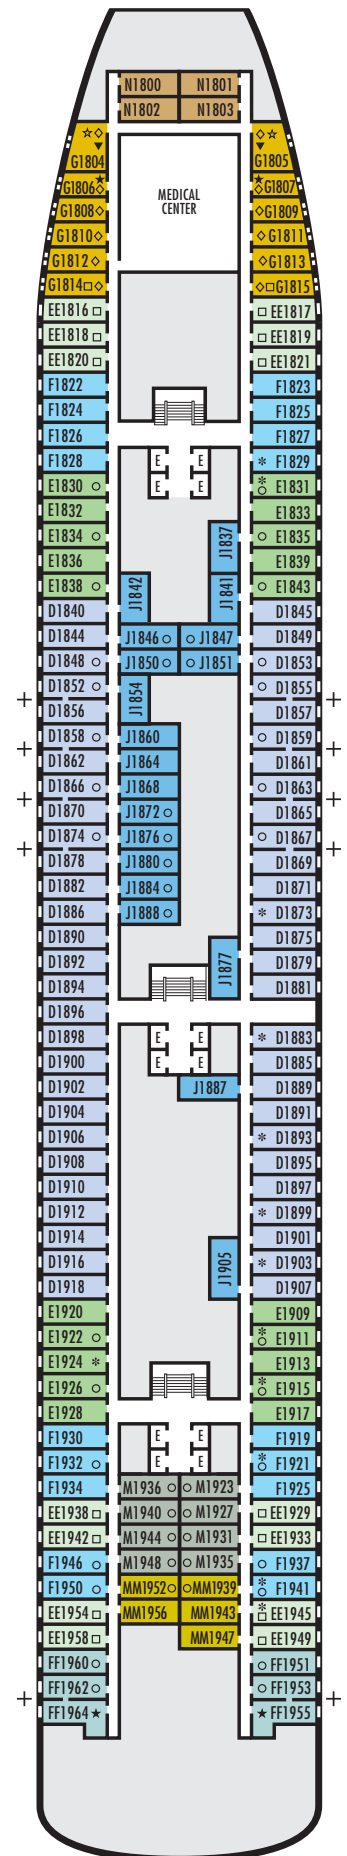

All information is subject to change.

STATEROOM SYMBOL LEGEND

- Quad (2 lower beds, 1 sofa bed, 1 upper)
- Triple (2 lower beds, 1 sofa bed)
- ☆ 2 lower beds not convertible to a queen-size
- △ Partial sea view
- X Fully obstructed view
- Shower only
- Bathtub & shower
- + Connecting rooms
- These staterooms have portholes instead of windows

ACCESSIBILITY STATEROOM SYMBOL LEGEND

- ♿ **Fully Accessible:** Suites B7088, B7087, B6228 & B6225 and stateroom EE3429 have a roll-in shower only
- ▼ **Fully Accessible with Single Side Approach:** Suite SA7034 has a bathtub & roll-in shower. Staterooms DA6104, G1805 & G1804 have a roll-in shower only.
- ★ **Ambulatory Accessible:** Staterooms EE3396, EE3391, HH3431, HH3430, E2702, L2700, J2555, J2554, G2500, FF1964, FF1955, G1807 & G1806 have a shower with no threshold

For more information regarding accessibility features on our ships please visit the [Accessibility](#) section of our website.

OCEAN-VIEW STATEROOMS

- D ■ E ■ EE ■ F ■ FF

Large: 2 lower beds convertible to 1 queen-size bed, bathtub & shower. Approximately 140–319 sq. ft.

G

Large: 2 lower beds convertible to 1 queen-size bed, bathtub & shower. All G-category staterooms have portholes. Approximately 140–319 sq. ft.

INTERIOR STATEROOMS

- J ■ M ■ MM ■ N

Large: 2 lower beds convertible to 1 queen-size bed, 1 sofa bed, shower. Approximately 182–293 sq. ft.

DECK 1—DOLPHIN DECK

Staterooms 1800–1964

Dolphin Deck