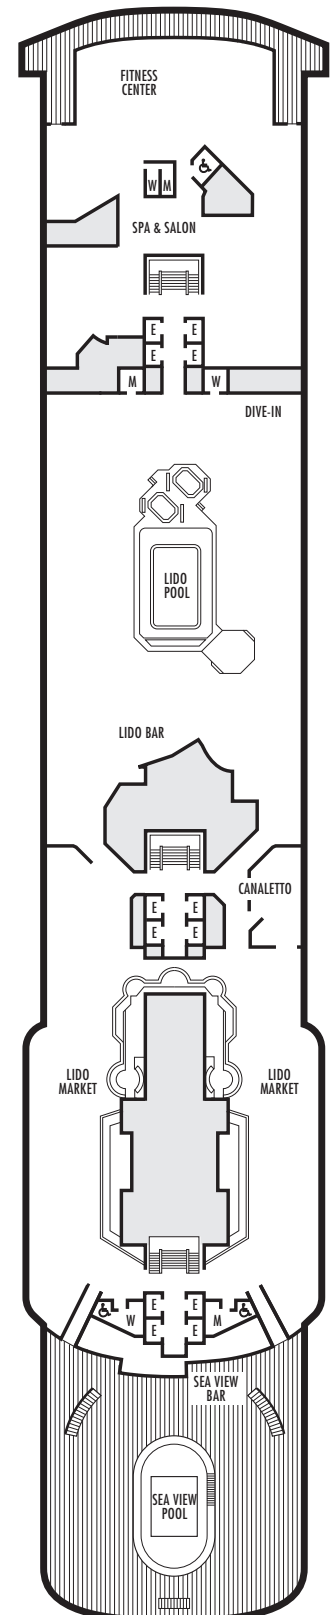

The deck plans are color-coded by category of stateroom, and the category letter precedes the stateroom number in each room. All staterooms are equipped with flat-panel television, DVD player, telephone and multichannel music.

Important Note: Not all staterooms within each category have the same furniture configuration and/or facilities. Appropriate symbols within the rooms on the deck plans describe differences from the stateroom descriptions below.

All information is subject to change.

STATEROOM SYMBOL LEGEND

- Quad (2 lower beds, 1 sofa bed, 1 upper)
- Triple (2 lower beds, 1 sofa bed)
- ☆ 2 lower beds not convertible to a queen-size
- △ Partial sea view
- X Fully obstructed view
- Shower only
- Bathtub & shower
- + Connecting rooms
- These staterooms have portholes instead of windows

ACCESSIBILITY STATEROOM SYMBOL LEGEND

- ♿ **Fully Accessible:** Suites B7088, B7087, B6228 & B6225 and stateroom EE3429 have a roll-in shower only
- ▼ **Fully Accessible with Single Side Approach:** Suite SA7034 has a bathtub & roll-in shower. Staterooms DA6104, G1805 & G1804 have a roll-in shower only.
- ★ **Ambulatory Accessible:** Staterooms EE3396, EE3391, HH3431, HH3430, E2702, L2700, J2555, J2554, G2500, FF1964, FF1955, G1807 & G1806 have a shower with no threshold

For more information regarding accessibility features on our ships please visit the [Accessibility](#) section of our website.

Lido Deck