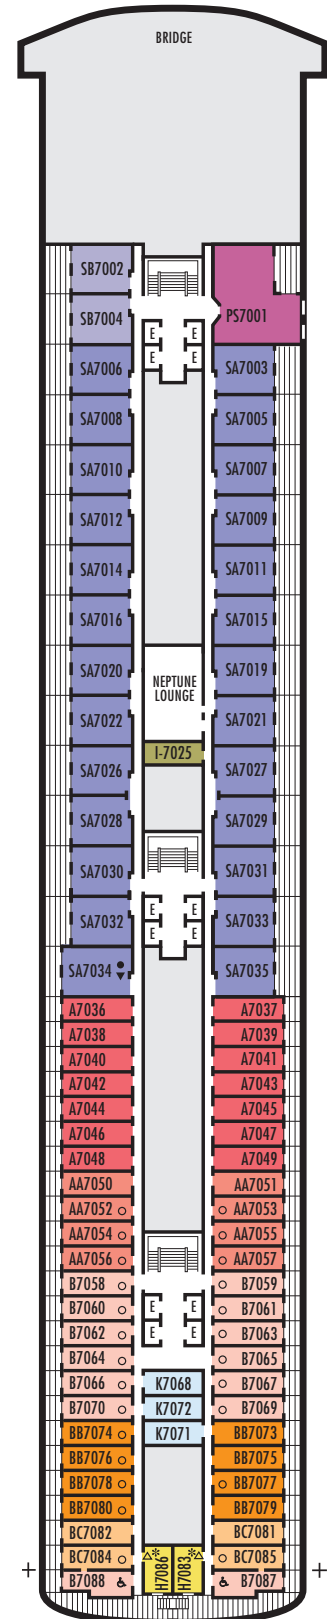

For more information regarding accessibility features on our ships please visit the [Accessibility](#) section of our website.

VERANDAH SUITES

PS
Pinnacle Suite: Bedroom with 1 king-size bed, oversized whirlpool bath & shower, living room, dining room, dressing room, private verandah, pantry, 1 sofa bed for 2 persons, mini-bar, refrigerator, guest toilet, floor-to-ceiling windows. Approximately 1,296 sq. ft. including verandah.

SA SB
Neptune Suites: 2 lower beds convertible to 1 king-size bed, whirlpool bath & shower, large sitting area, dressing room, private verandah, 1 sofa bed for 2 persons, mini-bar, refrigerator, floor-to-ceiling windows. Approximately 558–566 sq. ft. including verandah.

A AA B BB BC
Vista Suites: 2 lower beds convertible to 1 queen-size bed, 1 sofa bed, whirlpool bath & shower, sitting area, private verandah, mini-bar, refrigerator, floor-to-ceiling windows. Approximately 297–379 sq. ft. including verandah.

OCEAN-VIEW STATEROOMS
H
Large: 2 lower beds convertible to 1 queen-size bed, bathtub & shower. All H-category staterooms have partial sea views. Approximately 140–319 sq. ft.

INTERIOR STATEROOMS
K
Large: 2 lower beds convertible to 1 queen-size bed, shower. Approximately 182–293 sq. ft.