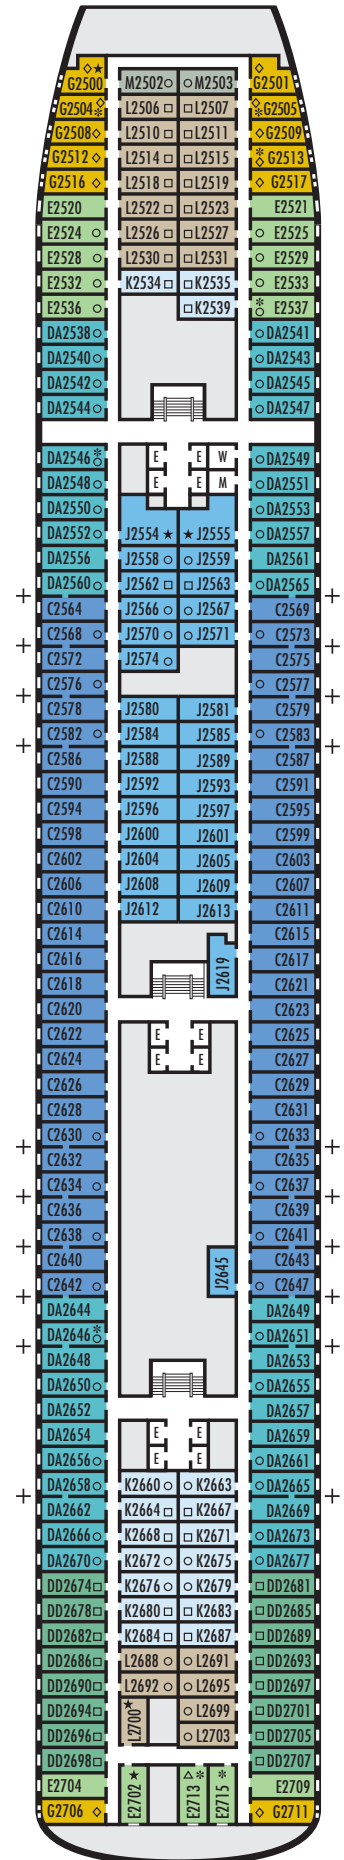

STATEROOM SYMBOL LEGEND

- Quad (2 lower beds, 1 sofa bed, 1 upper)
- Triple (2 lower beds, 1 sofa bed)
- ☆ 2 lower beds not convertible to a queen-size
- △ Partial sea view
- X Fully obstructed view
- Shower only
- Bathtub & shower
- + Connecting rooms
- These staterooms have portholes instead of windows

ACCESSIBILITY STATEROOM SYMBOL LEGEND

- ♿ **Fully Accessible:** Suites B7088, B7087, B6228 & B6225 and stateroom EE3429 have a roll-in shower only
- ▼ **Fully Accessible with Single Side Approach:** Suite SA7034 has a bathtub & roll-in shower. Staterooms DA6104, G1805 & G1804 have a roll-in shower only.
- ★ **Ambulatory Accessible:** Staterooms EE3396, EE3391, HH3431, HH3430, E2702, L2700, J2555, J2554, G2500, FF1964, FF1955, G1807 & G1806 have a shower with no threshold

For more information regarding accessibility features on our ships please visit the [Accessibility](#) section of our website.

OCEAN-VIEW STATEROOMS

C
Large: 2 lower beds convertible to 1 queen-size bed, shower.
Approximately 140–319 sq. ft.

DA DD E
Large: 2 lower beds convertible to 1 queen-size bed, bathtub & shower.
Approximately 140–319 sq. ft.

G
Large: 2 lower beds convertible to 1 queen-size bed, bathtub & shower. All G-category staterooms have portholes.
Approximately 140–319 sq. ft.

INTERIOR STATEROOMS

J K L M
Large: 2 lower beds convertible to 1 queen-size bed, shower.
Approximately 182–293 sq. ft.