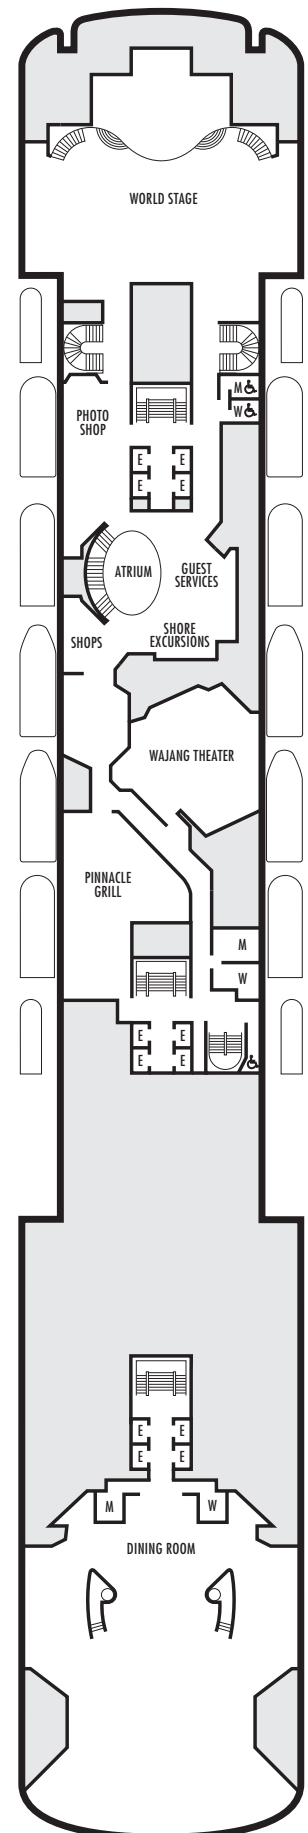

ZAANDAM

DECK PLANS & STATEROOMS

The deck plans are color-coded by category of stateroom, and the category letter precedes the stateroom number in each room. All staterooms are equipped with flat-panel television, DVD player, telephone and multichannel music.

Important Note: Not all staterooms within each category have the same furniture configuration and/or facilities. Appropriate symbols within the rooms on the deck plans describe differences from the stateroom descriptions below.

All information is subject to change.

STATEROOM SYMBOL LEGEND

- Quad (2 lower beds, 1 sofa bed, 1 upper)
- Triple (2 lower beds, 1 sofa bed)
- ☆ 2 lower beds not convertible to a queen-size
- △ Partial sea view
- × Fully obstructed view
- Shower only
- Bathtub & shower
- + Connecting rooms
- These staterooms have portholes instead of windows

ACCESSIBILITY STATEROOM SYMBOL LEGEND

- ♿ **Fully Accessible:** Suites B7088, B7087, B6228 & B6225 and stateroom EE3429 have a roll-in shower only
- ▼ **Fully Accessible with Single Side Approach:** Suite SA7034 has a bathtub & roll-in shower. Staterooms DA6104, G1805 & G1804 have a roll-in shower only.
- ★ **Ambulatory Accessible:** Staterooms EE3396, EE3391, HH3431, HH3430, E2702, L2700, J2555, J2554, G2500, FF1964, FF1955, G1807 & G1806 have a shower with no threshold

For more information regarding accessibility features on our ships please visit the [Accessibility](#) section of our website.

Promenade Deck