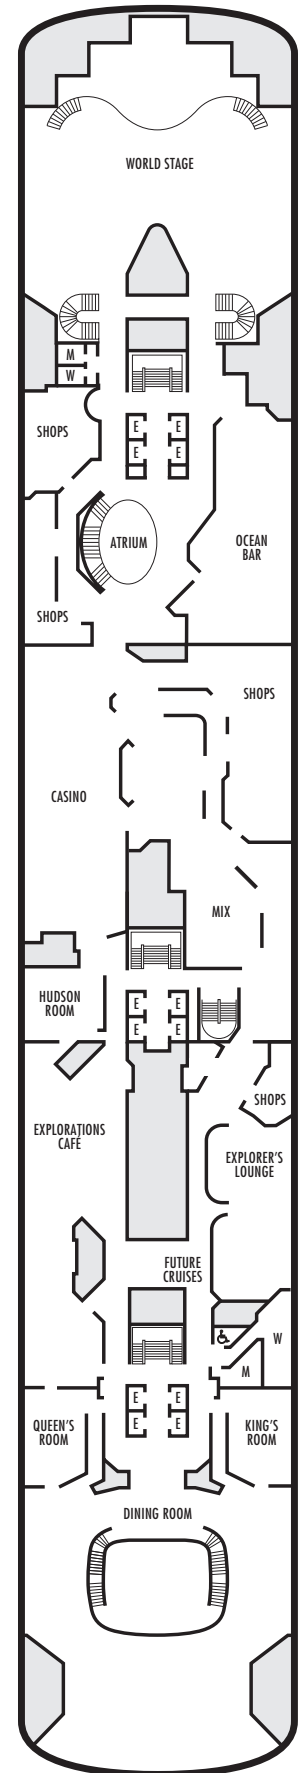

The deck plans are color-coded by category of stateroom, and the category letter precedes the stateroom number in each room. All staterooms are equipped with flat-panel television, DVD player, telephone and multichannel music.

Important Note: Not all staterooms within each category have the same furniture configuration and/or facilities. Appropriate symbols within the rooms on the deck plans describe differences from the stateroom descriptions below.

All information is subject to change.

STATEROOM SYMBOL LEGEND

- Quad (2 lower beds, 1 sofa bed, 1 upper)
- Triple (2 lower beds, 1 sofa bed)
- ☆ 2 lower beds not convertible to a queen-size
- △ Partial sea view
- X Fully obstructed view
- Shower only
- Bathtub & shower
- + Connecting rooms
- These staterooms have portholes instead of windows

ACCESSIBILITY STATEROOM SYMBOL LEGEND

- ♿ **Fully Accessible:** Suites B7088, B7087, B6228 & B6225 and stateroom EE3429 have a roll-in shower only
- ▼ **Fully Accessible with Single Side Approach:** Suite SA7034 has a bathtub & roll-in shower. Staterooms DA6104, G1805 & G1804 have a roll-in shower only.
- ★ **Ambulatory Accessible:** Staterooms EE3396, EE3391, HH3431, HH3430, E2702, L2700, J2555, J2554, G2500, FF1964, FF1955, G1807 & G1806 have a shower with no threshold

For more information regarding accessibility features on our ships please visit the [Accessibility](#) section of our website.

Upper Promenade Deck