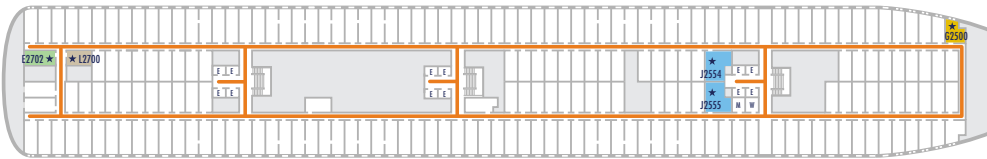

DECK 1—DOLPHIN DECK

DECK 2—MAIN DECK

DECK 3—LOWER PROMENADE DECK

DECK 4—PROMENADE DECK

DECK 5—UPPER PROMENADE DECK

DECK 6—VERANDAH DECK

DECK 7—NAVIGATION DECK

DECK 8—LIDO DECK

DECK 9—SPORTS DECK

DECK 10—SKY DECK

ACCESSIBILITY KEY

-  Accessible Restrooms
-  Wheelchair Accessible Routes
-  May require assistance with doors to access route
-  Fully Accessible
-  Fully Accessible with Single Side Approach
-  Ambulatory Accessible

For information regarding stateroom bedding configurations and accessibility features on our ships please visit the [Accessibility](#) section of our website.

- Sports Deck
- Navigation Deck
- Upper Promenade Deck
- Lower Promenade Deck
- Dolphin Deck
- Sky Deck
- Lido Deck
- Verandah Deck
- Promenade Deck
- Main Deck