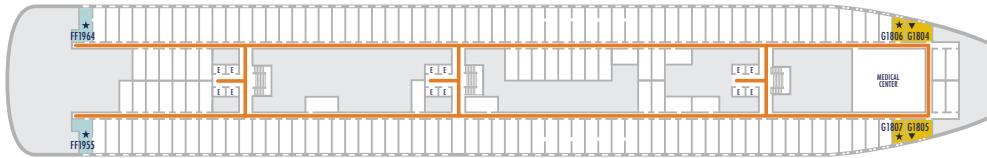

DECK 1—DOLPHIN DECK

DECK 2—MAIN DECK

DECK 3—LOWER PROMENADE DECK

DECK 4—PROMENADE DECK

DECK 5—UPPER PROMENADE DECK

DECK 6—VERANDAH DECK

DECK 7—NAVIGATION DECK

DECK 8—LIDO DECK

DECK 9—SPORTS DECK

DECK 10—SKY DECK

ACCESSIBILITY KEY

-  Accessible Restrooms
-  Wheelchair Accessible Routes
-  May require assistance with doors to access route
-  Fully Accessible
-  Fully Accessible with Single Side Approach
-  Ambulatory Accessible

For information regarding stateroom bedding configurations and accessibility features on our ships please visit the [Accessibility](#) section of our website.

- Sports Deck
- Navigation Deck
- Upper Promenade Deck
- Lower Promenade Deck
- Dolphin Deck
- Sky Deck
- Lido Deck
- Verandah Deck
- Promenade Deck
- Main Deck