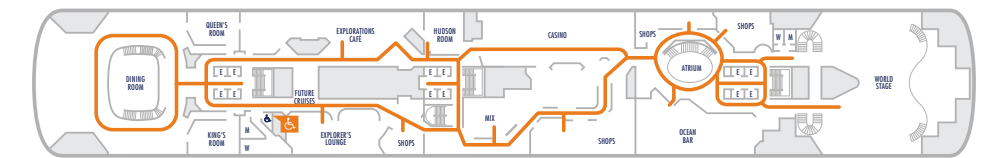

DECK 1—DOLPHIN DECK

DECK 2—MAIN DECK

DECK 3—LOWER PROMENADE DECK

DECK 4—PROMENADE DECK

DECK 5—UPPER PROMENADE DECK

DECK 6—VERANDAH DECK

DECK 7—NAVIGATION DECK

DECK 8—LIDO DECK

DECK 9—SPORTS DECK

DECK 10—SKY DECK

ACCESSIBILITY KEY

-  Accessible Restrooms
-  Wheelchair Accessible Routes
-  May require assistance with doors to access route
-  Fully Accessible
-  Fully Accessible with Single Side Approach
-  Ambulatory Accessible

For information regarding stateroom bedding configurations and accessibility features on our ships please visit the [Accessibility](#) section of our website.

- Sports Deck
- Navigation Deck
- Upper Promenade Deck
- Lower Promenade Deck
- Dolphin Deck
- Sky Deck
- Lido Deck
- Verandah Deck
- Promenade Deck
- Main Deck