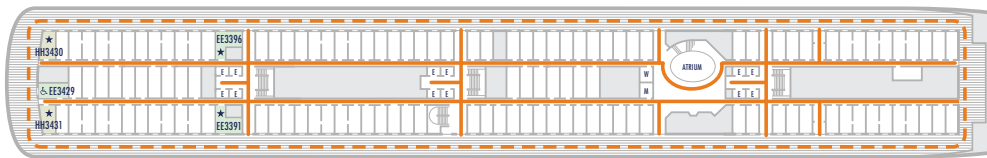

DECK 1—DOLPHIN DECK

DECK 2—MAIN DECK

DECK 3—LOWER PROMENADE DECK

DECK 4—PROMENADE DECK

DECK 5—UPPER PROMENADE DECK

DECK 6—VERANDAH DECK

DECK 7—NAVIGATION DECK

DECK 8—LIDO DECK

DECK 9—SPORTS DECK

DECK 10—SKY DECK

ACCESSIBILITY KEY

-  Accessible Restrooms
-  Wheelchair Accessible Routes
-  May require assistance with doors to access route
-  Fully Accessible
-  Fully Accessible with Single Side Approach
-  Ambulatory Accessible