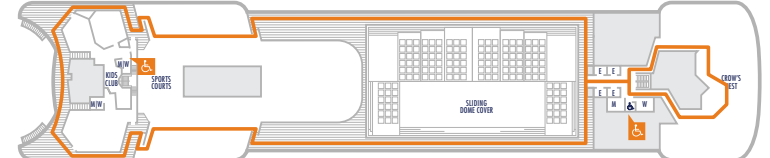

DECK 1—DOLPHIN DECK

DECK 2—MAIN DECK

DECK 3—LOWER PROMENADE DECK

DECK 4—PROMENADE DECK

DECK 5—UPPER PROMENADE DECK

DECK 6—VERANDAH DECK

DECK 7—NAVIGATION DECK

DECK 8—LIDO DECK

DECK 9—SPORTS DECK

DECK 10—SKY DECK

ACCESSIBILITY KEY

-  Accessible Restrooms
-  Wheelchair Accessible Routes
-  May require assistance with doors to access route
-  Fully Accessible
-  Fully Accessible with Single Side Approach
-  Ambulatory Accessible

For information regarding stateroom bedding configurations and accessibility features on our ships please visit the [Accessibility](#) section of our website.

- Sports Deck
- Navigation Deck
- Upper Promenade Deck
- Lower Promenade Deck
- Dolphin Deck
- Sky Deck
- Lido Deck
- Verandah Deck
- Promenade Deck
- Main Deck