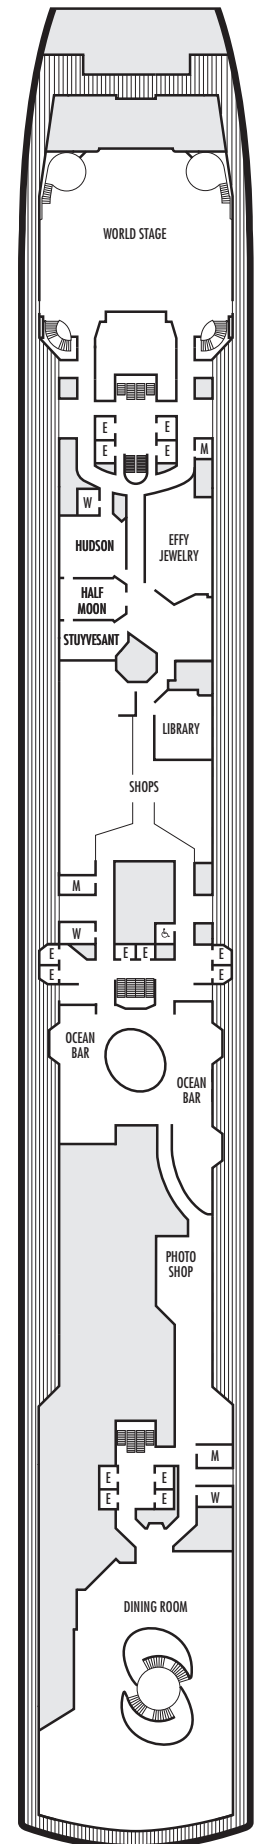

For more information regarding accessibility features on our ships please visit the [Accessibility](#) section of our website.