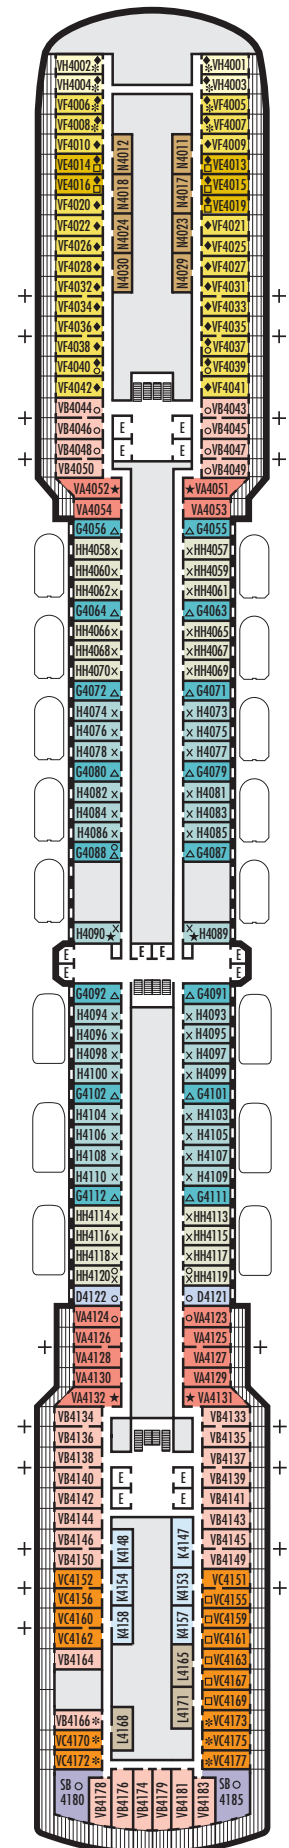

For more information regarding accessibility features on our ships please visit the [Accessibility](#) section of our website.