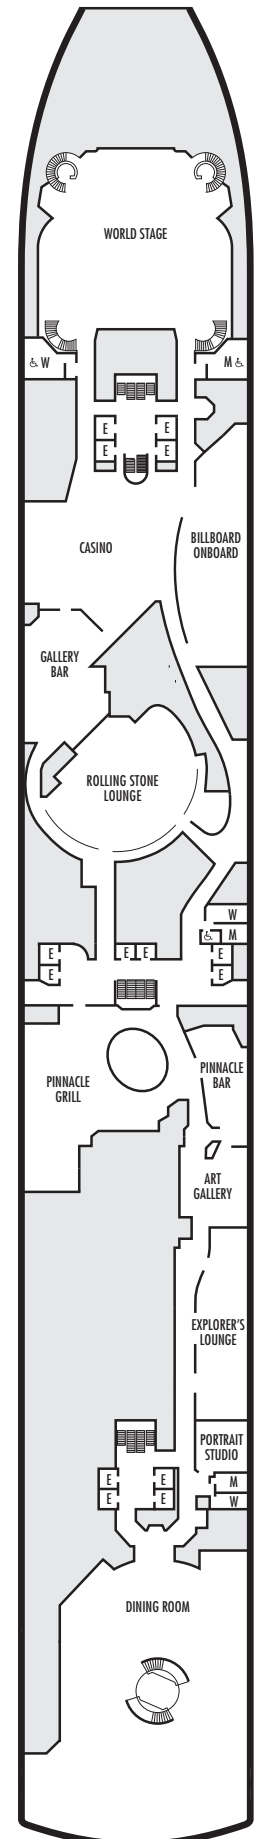

For more information regarding accessibility features on our ships please visit the [Accessibility](#) section of our website.

Lower Promenade Deck