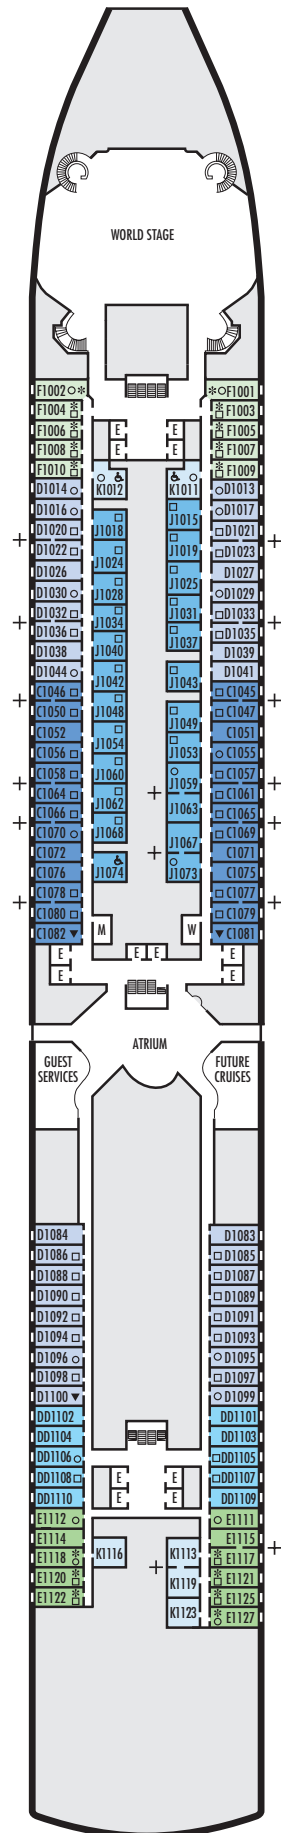

For more information regarding accessibility features on our ships please visit the [Accessibility](#) section of our website.

DECK 1—MAIN DECK Staterooms 1001–1127

Main Deck