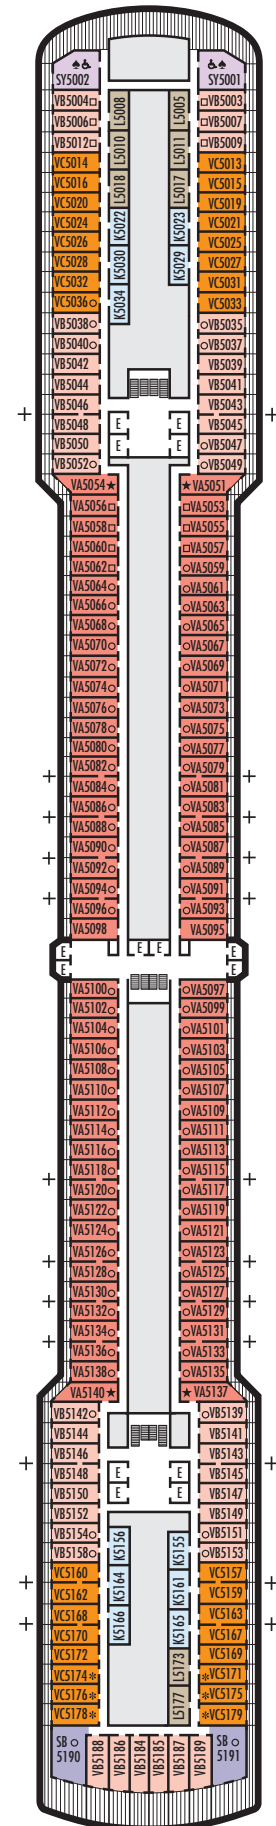

For more information regarding accessibility features on our ships please visit the [Accessibility](#) section of our website.

Verandah Deck