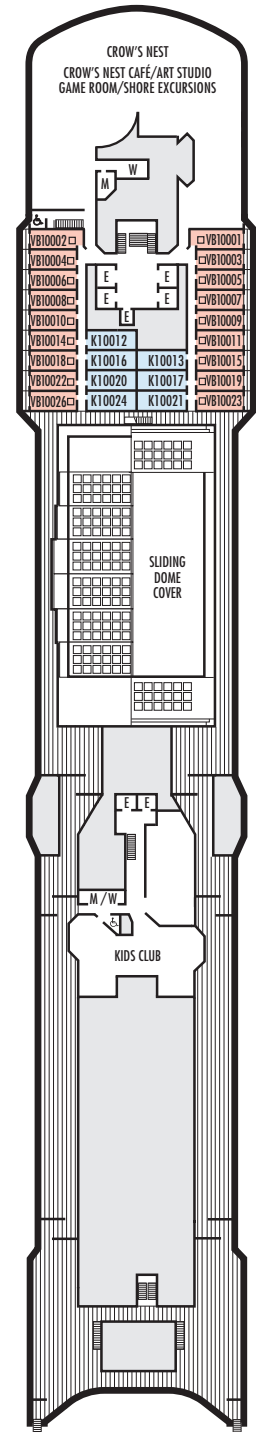

For more information regarding accessibility features on our ships please visit the [Accessibility](#) section of our website.

Observation Deck