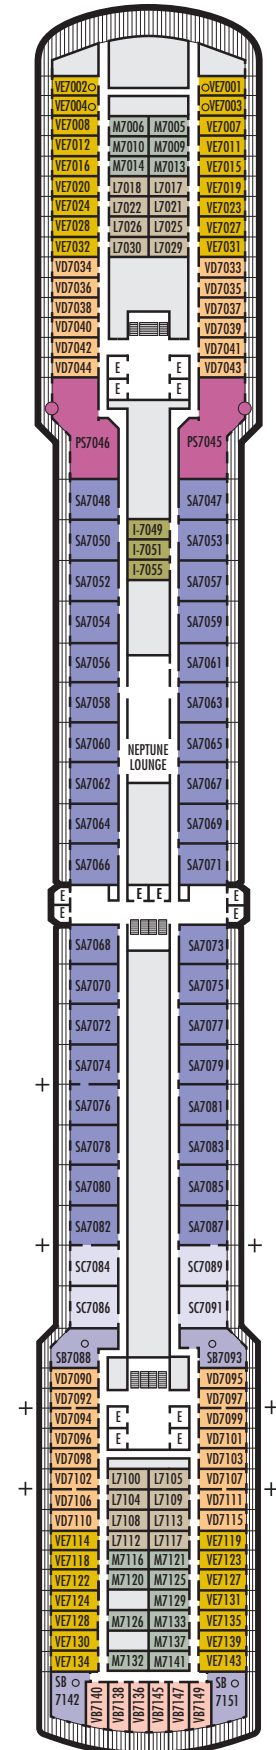

For more information regarding accessibility features on our ships please visit the [Accessibility](#) section of our website.

Rotterdam Deck