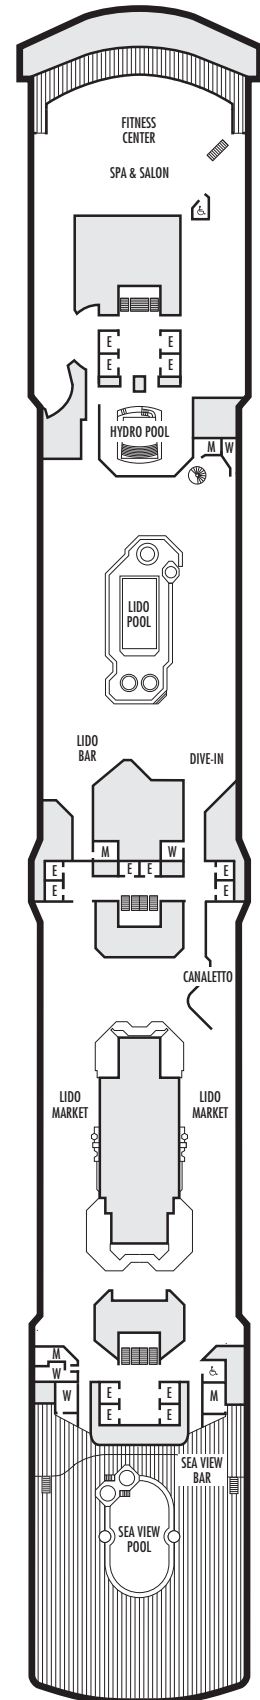

For more information regarding accessibility features on our ships please visit the [Accessibility](#) section of our website.

Lido Deck