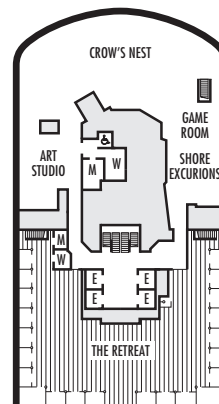

STATEROOM SYMBOL LEGEND

- Quad (2 lower beds, 1 sofa bed, 1 upper)
- ⊙ Triple (2 lower beds, 1 upper)
- Triple (2 lower beds, 1 sofa bed)
- ☞ Double (2 lower beds convertible to 1 king-size bed, no Murphy bed)
- △ Partially obstructed view
- + Connecting rooms
- Floor-to-ceiling windows
- Shower only
- ▮ Uncovered verandah
- Staterooms have solid steel verandah railings instead of clear-view Plexiglas® railings
- ❖ Suites have part solid steel, part clear-view Plexiglas® verandah railings

ACCESSIBILITY STATEROOM SYMBOL LEGEND

- ♿ **Fully Accessible:** Suites SA7094, A6150 & A6148 and staterooms VA8147, VA8145, V5055, V5054, V5052, VH4107 & VH4096 have a roll-in shower. Staterooms VA8134, VA8132, I-7108, I-6116, I-5112, V5057, C1134, C1123 & C1121 have a transfer shower.
- ▼ **Fully Accessible with Single Side Approach:** Stateroom I-7099, I-6131, V5175, V5152, VH4167, VH4146 & C1125 have a transfer shower. Stateroom I-5133 has a roll-in shower.
- ★ **Ambulatory Accessible:** Suites B8101 & SA7085 and staterooms K11049, VB11038, VQ10033, VE8142, VD7049, K6185, VC6158, I-5129, V5051, V5048, FB1172 & E1175 have a shower only with small step, step into bathroom, standard interior and exterior door size

For more information regarding accessibility features on our ships please visit the [Accessibility](#) section of our website.

Observation Deck