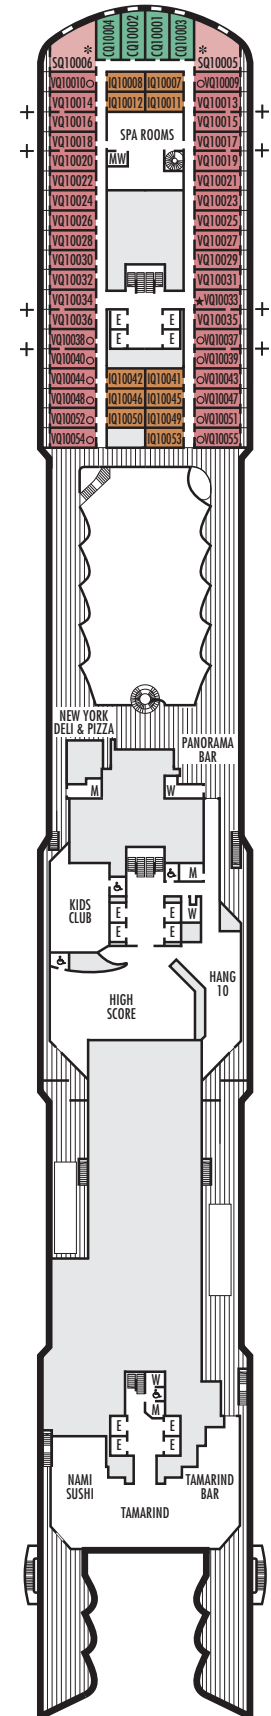

STATEROOM SYMBOL LEGEND

- Quad (2 lower beds, 1 sofa bed, 1 upper)
- ⊙ Triple (2 lower beds, 1 upper)
- Triple (2 lower beds, 1 sofa bed)
- ☞ Double (2 lower beds convertible to 1 king-size bed, no Murphy bed)
- △ Partially obstructed view
- + Connecting rooms
- Floor-to-ceiling windows
- Shower only
- ▮ Uncovered verandah
- Staterooms have solid steel verandah railings instead of clear-view Plexiglas® railings
- ❖ Suites have part solid steel, part clear-view Plexiglas® verandah railings

ACCESSIBILITY STATEROOM SYMBOL LEGEND

- ♿ **Fully Accessible:** Suites SA7094, A6150 & A6148 and staterooms VA8147, VA8145, V5055, V5054, V5052, VH4107 & VH4096 have a roll-in shower. Staterooms VA8134, VA8132, I-7108, I-6116, I-5112, V5057, C1134, C1123 & C1121 have a transfer shower.
- ▼ **Fully Accessible with Single Side Approach:** Stateroom I-7099, I-6131, V5175, V5152, VH4167, VH4146 & C1125 have a transfer shower. Stateroom I-5133 has a roll-in shower.
- ★ **Ambulatory Accessible:** Suites B8101 & SA7085 and staterooms K11049, VB11038, VQ10033, VE8142, VD7049, K6185, VC6158, I-5129, V5051, V5048, FB1172 & E1175 have a shower only with small step, step into bathroom, standard interior and exterior door size

For more information regarding accessibility features on our ships please visit the [Accessibility](#) section of our website.

Panorama Deck