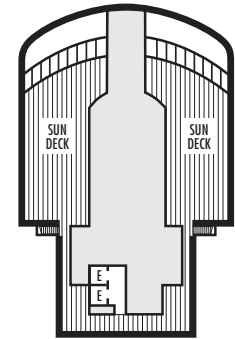

STATEROOM SYMBOL LEGEND

- Quad (2 lower beds, 1 sofa bed, 1 upper)
- ⊙ Triple (2 lower beds, 1 upper)
- Triple (2 lower beds, 1 sofa bed)
- ☞ Double (2 lower beds convertible to 1 king-size bed, no Murphy bed)
- △ Partially obstructed view
- + Connecting rooms
- Floor-to-ceiling windows
- Shower only
- ▮ Uncovered verandah
- Staterooms have solid steel verandah railings instead of clear-view Plexiglas® railings
- ❖ Suites have part solid steel, part clear-view Plexiglas® verandah railings

ACCESSIBILITY STATEROOM SYMBOL LEGEND

- ♿ **Fully Accessible:** Suites SA7094, A6150 & A6148 and staterooms VA8147, VA8145, V5055, V5054, V5052, VH4107 & VH4096 have a roll-in shower. Staterooms VA8134, VA8132, I-7108, I-6116, I-5112, V5057, C1134, C1123 & C1121 have a transfer shower.
- ▼ **Fully Accessible with Single Side Approach:** Stateroom I-7099, I-6131, V5175, V5152, VH4167, VH4146 & C1125 have a transfer shower. Stateroom I-5133 has a roll-in shower.
- ★ **Ambulatory Accessible:** Suites B8101 & SA7085 and staterooms K11049, VB11038, VQ10033, VE8142, VD7049, K6185, VC6158, I-5129, V5051, V5048, FB1172 & E1175 have a shower only with small step, step into bathroom, standard interior and exterior door size

For more information regarding accessibility features on our ships please visit the [Accessibility](#) section of our website.

Sky Deck