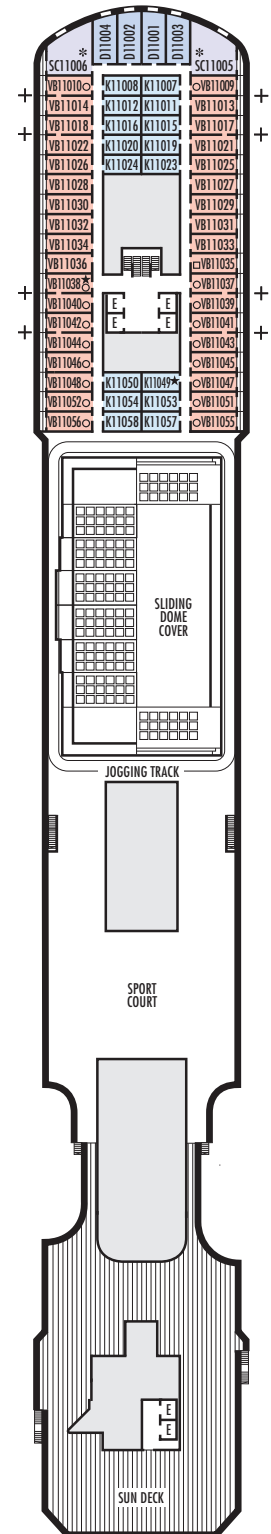

STATEROOM SYMBOL LEGEND

- Quad (2 lower beds, 1 sofa bed, 1 upper)
- ⊙ Triple (2 lower beds, 1 upper)
- Triple (2 lower beds, 1 sofa bed)
- ☞ Double (2 lower beds convertible to 1 king-size bed, no Murphy bed)
- △ Partially obstructed view
- + Connecting rooms
- Floor-to-ceiling windows
- Shower only
- ▷ Uncovered verandah
- Staterooms have solid steel verandah railings instead of clear-view Plexiglas® railings
- ❖ Suites have part solid steel, part clear-view Plexiglas® verandah railings

ACCESSIBILITY STATEROOM SYMBOL LEGEND

- ♿ **Fully Accessible:** Suites SA7094, A6150 & A6148 and staterooms VA8147, VA8145, V5055, V5054, V5052, VH4107 & VH4096 have a roll-in shower. Staterooms VA8134, VA8132, I-7108, I-6116, I-5112, V5057, C1134, C1123 & C1121 have a transfer shower.
- ▼ **Fully Accessible with Single Side Approach:** Stateroom I-7099, I-6131, V5175, V5152, VH4167, VH4146 & C1125 have a transfer shower. Stateroom I-5133 has a roll-in shower.
- ★ **Ambulatory Accessible:** Suites B8101 & SA7085 and staterooms K11049, VB11038, VQ10033, VE8142, VD7049, K6185, VC6158, I-5129, V5051, V5048, FB1172 & E1175 have a shower only with small step, step into bathroom, standard interior and exterior door size

For more information regarding accessibility features on our ships please visit the [Accessibility](#) section of our website.

Sun Deck