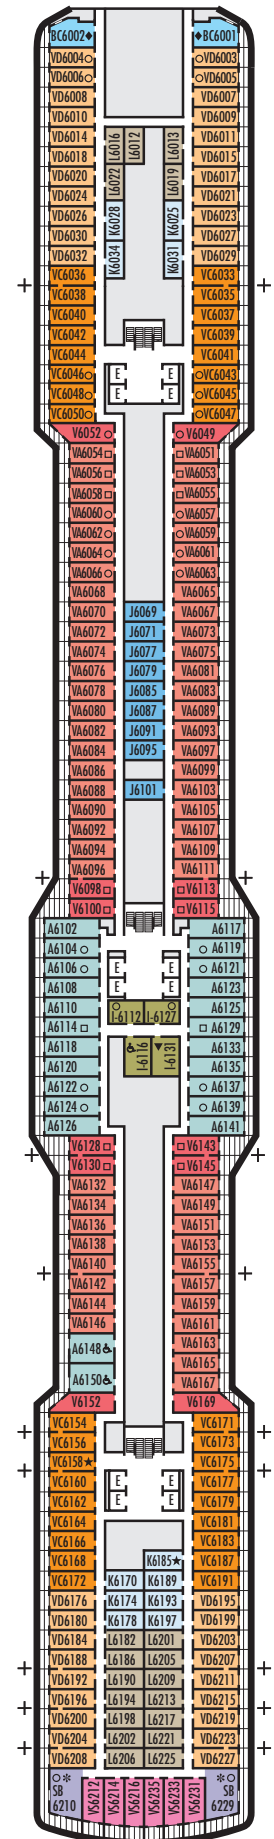

STATEROOM SYMBOL LEGEND

- Quad (2 lower beds, 1 sofa bed, 1 upper)
- ⊙ Triple (2 lower beds, 1 upper)
- Triple (2 lower beds, 1 sofa bed)
- ⊕ Double (2 lower beds convertible to 1 king-size bed, no Murphy bed)
- △ Partially obstructed view
- + Connecting rooms
- Floor-to-ceiling windows
- Shower only
- ▷ Uncovered verandah
- Staterooms have solid steel verandah railings instead of clear-view Plexiglas® railings
- ❖ Suites have part solid steel, part clear-view Plexiglas® verandah railings

ACCESSIBILITY STATEROOM SYMBOL LEGEND

- ♿ **Fully Accessible:** Suites SA7094, A6150 & A6148 and staterooms VA8147, VA8145, V5055, V5054, V5052, VH4107 & VH4096 have a roll-in shower. Staterooms VA8134, VA8132, I-7108, I-6116, I-5112, V5057, C1134, C1123 & C1121 have a transfer shower.
- ▼ **Fully Accessible with Single Side Approach:** Stateroom I-7099, I-6131, V5175, V5152, VH4167, VH4146 & C1125 have a transfer shower. Stateroom I-5133 has a roll-in shower.
- ★ **Ambulatory Accessible:** Suites B8101 & SA7085 and staterooms K11049, VB11038, VQ10033, VE8142, VD7049, K6185, VC6158, I-5129, V5051, V5048, FB1172 & E1175 have a shower only with small step, step into bathroom, standard interior and exterior door size

For more information regarding accessibility features on our ships please visit the [Accessibility](#) section of our website.

Mozart Deck