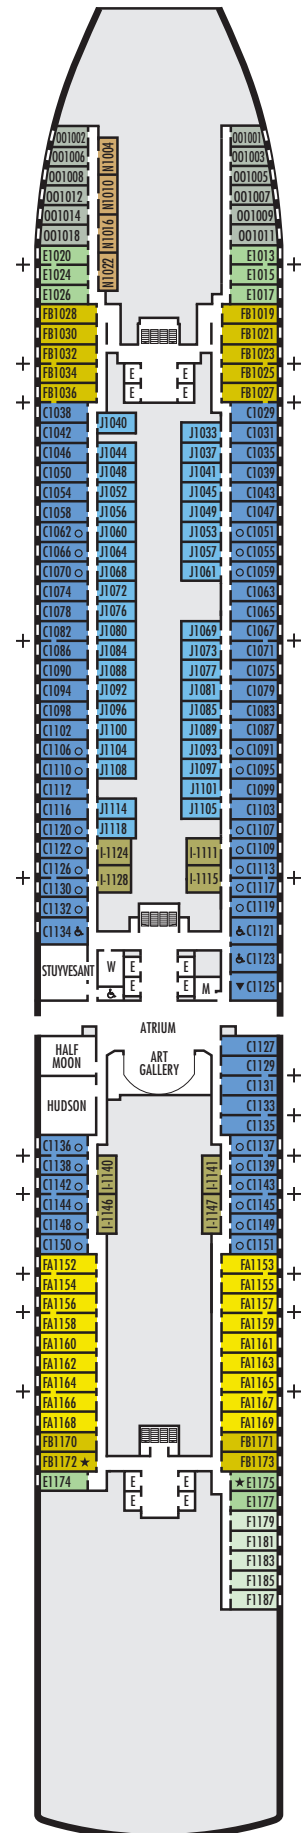

STATEROOM SYMBOL LEGEND

- Quad (2 lower beds, 1 sofa bed, 1 upper)
- ⊙ Triple (2 lower beds, 1 upper)
- Triple (2 lower beds, 1 sofa bed)
- ☞ Double (2 lower beds convertible to 1 king-size bed, no Murphy bed)
- △ Partially obstructed view
- + Connecting rooms
- Floor-to-ceiling windows
- Shower only
- ▷ Uncovered verandah
- Staterooms have solid steel verandah railings instead of clear-view Plexiglas® railings
- ❖ Suites have part solid steel, part clear-view Plexiglas® verandah railings

ACCESSIBILITY STATEROOM SYMBOL LEGEND

- ♿ **Fully Accessible:** Suites SA7094, A6150 & A6148 and staterooms VA8147, VA8145, V5055, V5054, V5052, VH4107 & VH4096 have a roll-in shower. Staterooms VA8134, VA8132, I-7108, I-6116, I-5112, V5057, C1134, C1123 & C1121 have a transfer shower.
- ▼ **Fully Accessible with Single Side Approach:** Stateroom I-7099, I-6131, V5175, V5152, VH4167, VH4146 & C1125 have a transfer shower. Stateroom I-5133 has a roll-in shower.
- ★ **Ambulatory Accessible:** Suites B8101 & SA7085 and staterooms K11049, VB11038, VQ10033, VE8142, VD7049, K6185, VC6158, I-5129, V5051, V5048, FB1172 & E1175 have a shower only with small step, step into bathroom, standard interior and exterior door size

For more information regarding accessibility features on our ships please visit the [Accessibility](#) section of our website.

DECK 1—MAIN DECK

Staterooms 1001–1187

Main Deck