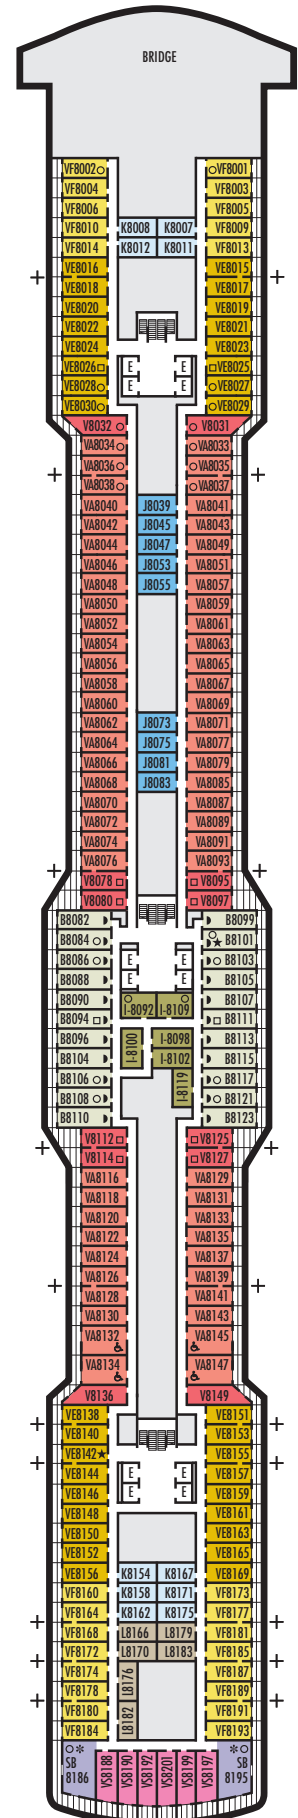

STATEROOM SYMBOL LEGEND

- Quad (2 lower beds, 1 sofa bed, 1 upper)
- ⊙ Triple (2 lower beds, 1 upper)
- Triple (2 lower beds, 1 sofa bed)
- ☞ Double (2 lower beds convertible to 1 king-size bed, no Murphy bed)
- △ Partially obstructed view
- + Connecting rooms
- Floor-to-ceiling windows
- Shower only
- ▷ Uncovered verandah
- Staterooms have solid steel verandah railings instead of clear-view Plexiglas® railings
- ❖ Suites have part solid steel, part clear-view Plexiglas® verandah railings

ACCESSIBILITY STATEROOM SYMBOL LEGEND

- ♿ **Fully Accessible:** Suites SA7094, A6150 & A6148 and staterooms VA8147, VA8145, V5055, V5054, V5052, VH4107 & VH4096 have a roll-in shower. Staterooms VA8134, VA8132, I-7108, I-6116, I-5112, V5057, C1134, C1123 & C1121 have a transfer shower.
- ▼ **Fully Accessible with Single Side Approach:** Stateroom I-7099, I-6131, V5175, V5152, VH4167, VH4146 & C1125 have a transfer shower. Stateroom I-5133 has a roll-in shower.
- ★ **Ambulatory Accessible:** Suites B8101 & SA7085 and staterooms K11049, VB11038, VQ10033, VE8142, VD7049, K6185, VC6158, I-5129, V5051, V5048, FB1172 & E1175 have a shower only with small step, step into bathroom, standard interior and exterior door size

For more information regarding accessibility features on our ships please visit the [Accessibility](#) section of our website.