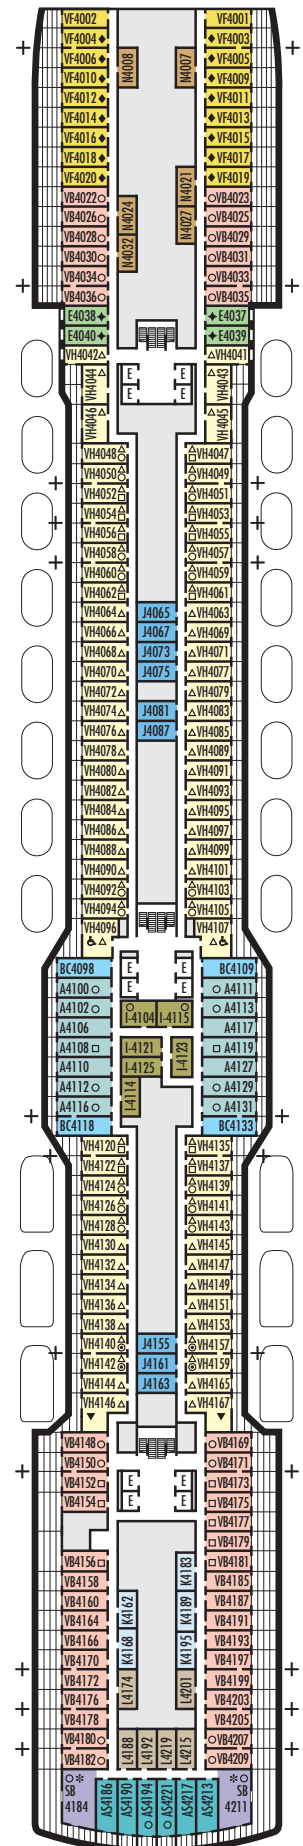

STATEROOM SYMBOL LEGEND

- Quad (2 lower beds, 1 sofa bed, 1 upper)
- ⊙ Triple (2 lower beds, 1 upper)
- Triple (2 lower beds, 1 sofa bed)
- ⊕ Double (2 lower beds convertible to 1 king-size bed, no Murphy bed)
- △ Partially obstructed view
- + Connecting rooms
- Floor-to-ceiling windows
- Shower only
- ▷ Uncovered verandah
- Staterooms have solid steel verandah railings instead of clear-view Plexiglas® railings
- ❖ Suites have part solid steel, part clear-view Plexiglas® verandah railings

ACCESSIBILITY STATEROOM SYMBOL LEGEND

- ♿ **Fully Accessible:** Suites SA7094, A6150 & A6148 and staterooms VA8147, VA8145, V5055, V5054, V5052, VH4107 & VH4096 have a roll-in shower. Staterooms VA8134, VA8132, I-7108, I-6116, I-5112, V5057, C1134, C1123 & C1121 have a transfer shower.
- ▼ **Fully Accessible with Single Side Approach:** Stateroom I-7099, I-6131, V5175, V5152, VH4167, VH4146 & C1125 have a transfer shower. Stateroom I-5133 has a roll-in shower.
- ★ **Ambulatory Accessible:** Suites B8101 & SA7085 and staterooms K11049, VB11038, VQ10033, VE8142, VD7049, K6185, VC6158, I-5129, V5051, V5048, FB1172 & E1175 have a shower only with small step, step into bathroom, standard interior and exterior door size

For more information regarding accessibility features on our ships please visit the [Accessibility](#) section of our website.

Beethoven Deck