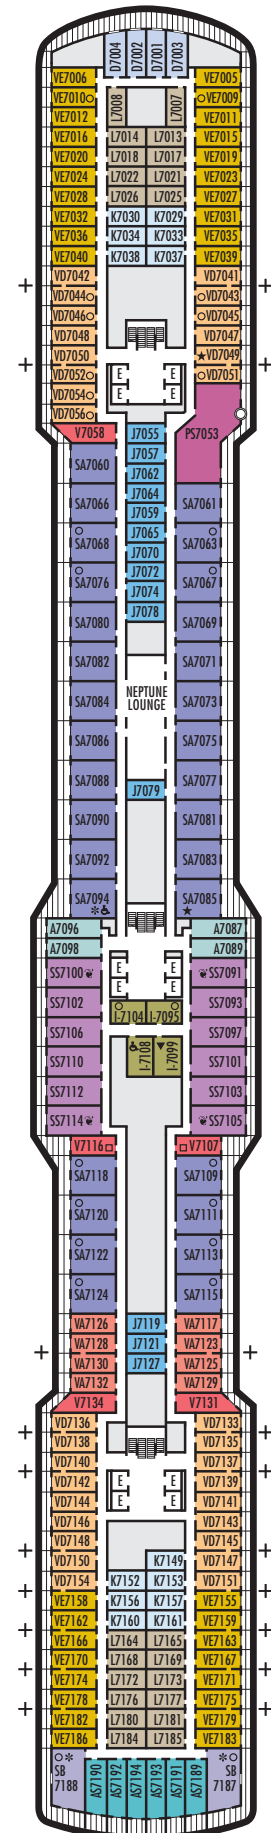

NIEUW STATENDAM

DECK PLANS & STATEROOMS

The deck plans are color-coded by category of stateroom, and the category letter precedes the stateroom number in each room. All staterooms are equipped with interactive LED television with On Demand movies, programming and multichannel music; mini-bar; mini-safe; telephone.

Important Note: Not all staterooms within each category have the same furniture configuration and/or facilities. Appropriate symbols within the rooms on the deck plans describe differences from the stateroom descriptions below. All information is subject to change.

VERANDAH SUITES

PS

Pinnacle Suite: Bedroom with 1 king-size bed, oversize whirlpool bath & shower & additional shower stall, living room, dining room, dressing room, private verandah with whirlpool, pantry, 1 sofa bed for 2 persons, microwave, refrigerator, guest toilet, private stereo system, floor-to-ceiling windows.
Approximately 1,290 sq. ft. including verandah.

SA SB

Neptune Suites: 2 lower beds convertible to 1 king-size bed, bathroom with dual-sink vanity, full-size whirlpool bath & shower & additional shower stall, large sitting area, private verandah, floor-to-ceiling windows. Suites SB7187 & SB7188 are shower only.
Approximately 465–502 sq. ft. including verandah.

SS

Signature Suites: 2 lower beds convertible to 1 king-size bed, 1 Murphy bed for 1 person bathroom with dual-sink vanity, shower, large sitting area, private verandah, floor-to-ceiling windows.
Approximately 393–400 sq. ft. including verandah.

AS A

Vista Suites: 2 lower beds convertible to 1 queen-size bed, shower, sitting area, private verandah, refrigerator, floor-to-ceiling windows.
Approximately 260–356 sq. ft. including verandah.