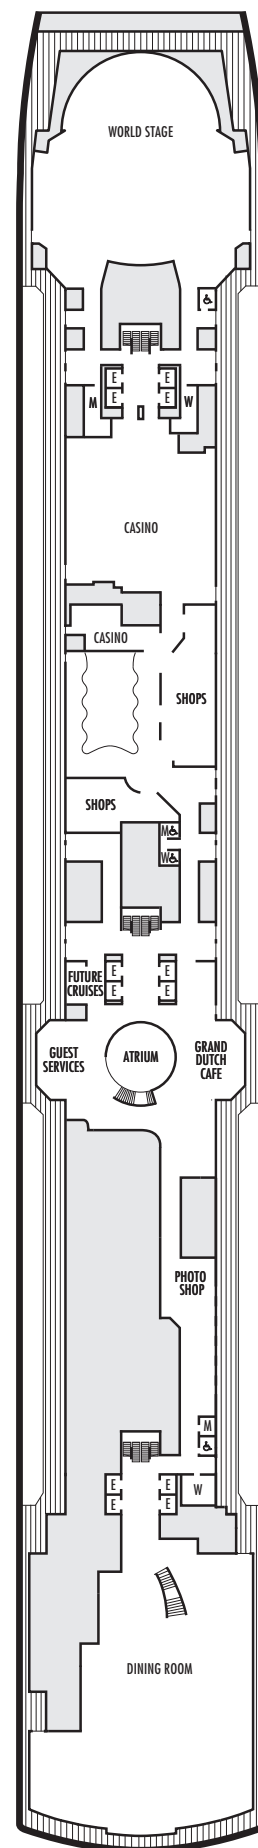

STATEROOM SYMBOL LEGEND

- Quad (2 lower beds, 1 sofa bed, 1 upper)
- ⊙ Triple (2 lower beds, 1 upper)
- Triple (2 lower beds, 1 sofa bed)
- ☞ Double (2 lower beds convertible to 1 king-size bed, no Murphy bed)
- △ Partially obstructed view
- + Connecting rooms
- Floor-to-ceiling windows
- Shower only
- ▮ Uncovered verandah
- Staterooms have solid steel verandah railings instead of clear-view Plexiglas® railings
- ❖ Suites have part solid steel, part clear-view Plexiglas® verandah railings

ACCESSIBILITY STATEROOM SYMBOL LEGEND

- ♿ **Fully Accessible:** Suites SA7094, A6150 & A6148 and staterooms VA8147, VA8145, V5055, V5054, V5052, VH4107 & VH4096 have a roll-in shower. Staterooms VA8134, VA8132, I-7108, I-6116, I-5112, V5057, C1134, C1123 & C1121 have a transfer shower.
- ▼ **Fully Accessible with Single Side Approach:** Stateroom I-7099, I-6131, V5175, V5152, VH4167, VH4146 & C1125 have a transfer shower. Stateroom I-5133 has a roll-in shower.
- ★ **Ambulatory Accessible:** Suites B8101 & SA7085 and staterooms K11049, VB11038, VQ10033, VE8142, VD7049, K6185, VC6158, I-5129, V5051, V5048, FB1172 & E1175 have a shower only with small step, step into bathroom, standard interior and exterior door size

For more information regarding accessibility features on our ships please visit the [Accessibility](#) section of our website.

Promenade Deck